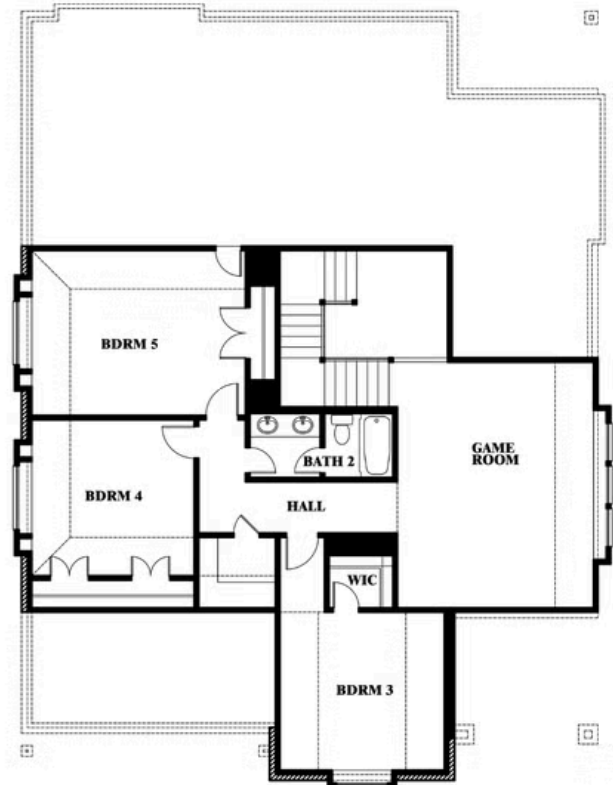

Magnolia Side Entry

HOMES FROM
\$None

CLASSIC SERIES

MOCKINGBIRD HEIGHTS

1134 S BLUEBIRD LANE, MIDLOTHIAN, TX 76065

3,187
SQUARE FEET

4
BEDROOMS

2.5
BATHROOMS

Magnolia Side Entry

MOCKINGBIRD HEIGHTS

1134 S BLUEBIRD LANE, MIDLOTHIAN, TX 76065

Magnolia Side Entry

This brochure is for general informational purposes and is to be used as a guide only. Changes may be made during the development process and floorplans, dimensions, fixtures, fittings, finishes and specifications are subject to change without notice. Window placement, balcony configuration, wardrobe sizes and living areas may vary slightly within each plan type. EQUAL HOUSING OPPORTUNITY