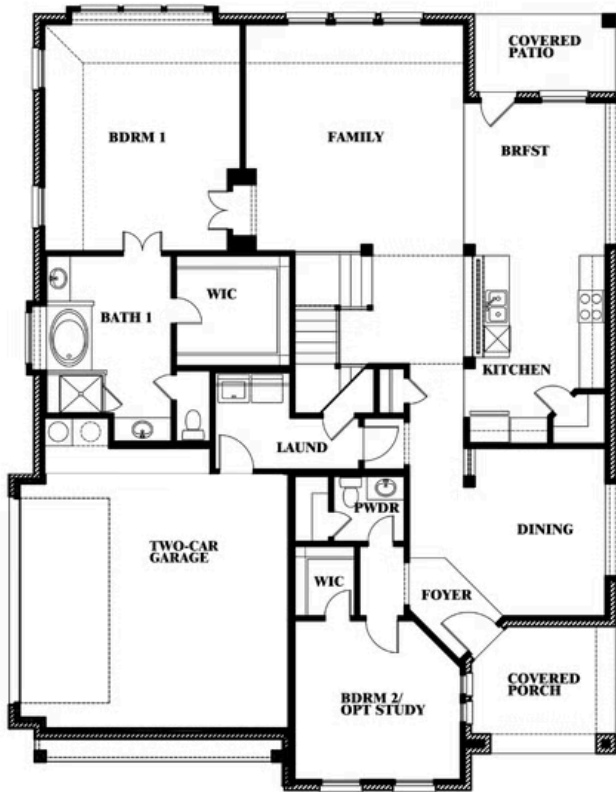

Magnolia Side Entry

HOMES FROM
\$None

CLASSIC SERIES

MOCKINGBIRD HEIGHTS

1134 S BLUEBIRD LANE, MIDLOTHIAN, TX 76065

3,187
SQUARE FEET

4
BEDROOMS

2.5
BATHROOMS

Magnolia Side Entry

MOCKINGBIRD HEIGHTS

1134 S BLUEBIRD LANE, MIDLOTHIAN, TX 76065

Magnolia Side Entry

This brochure is for general informational purposes and is to be used as a guide only. Changes may be made during the development process and floorplans, dimensions, fixtures, fittings, finishes and specifications are subject to change without notice. Window placement, balcony configuration, wardrobe sizes and living areas may vary slightly within each plan type. EQUAL HOUSING OPPORTUNITY