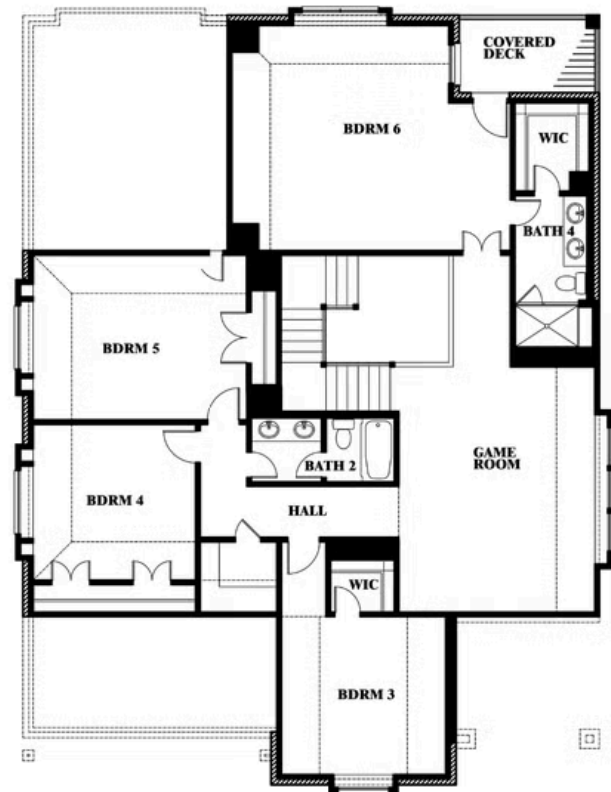

Magnolia III Side Entry

HOMES FROM
\$605,990

CLASSIC SERIES

MOCKINGBIRD HEIGHTS

1134 S BLUEBIRD LANE, MIDLOTHIAN, TX 76065

3,754
SQUARE FEET

5
BEDROOMS

3.5
BATHROOMS

2
CAR GARAGE

ELEVATION R

ELEVATION S

ELEVATION S

ELEVATION T

ELEVATION T

Document generated Dec 26, 2024. Prices, plans, square footage, features and materials are subject to change at any time without notice and vary among communities. Listed prices are for informational purposes only, are not binding, and do not create any contractual obligation(s). The price of any home is dependent on numerous factors, all of which are unique to a specific home, and is not guaranteed until specified in a binding contract. Pricing of elevations and additional optional beds/baths vary per plan. Some plans require a premium homesite. Please ask the Community Manager for details. Renderings of homes are artist concepts and may not reflect exact colors and materials.

Magnolia III Side Entry

MOCKINGBIRD HEIGHTS

1134 S BLUEBIRD LANE, MIDLOTHIAN, TX 76065

Magnolia III Side Entry

This brochure is for general informational purposes and is to be used as a guide only. Changes may be made during the development process and floorplans, dimensions, fixtures, fittings, finishes and specifications are subject to change without notice. Window placement, balcony configuration, wardrobe sizes and living areas may vary slightly within each plan type. EQUAL HOUSING OPPORTUNITY