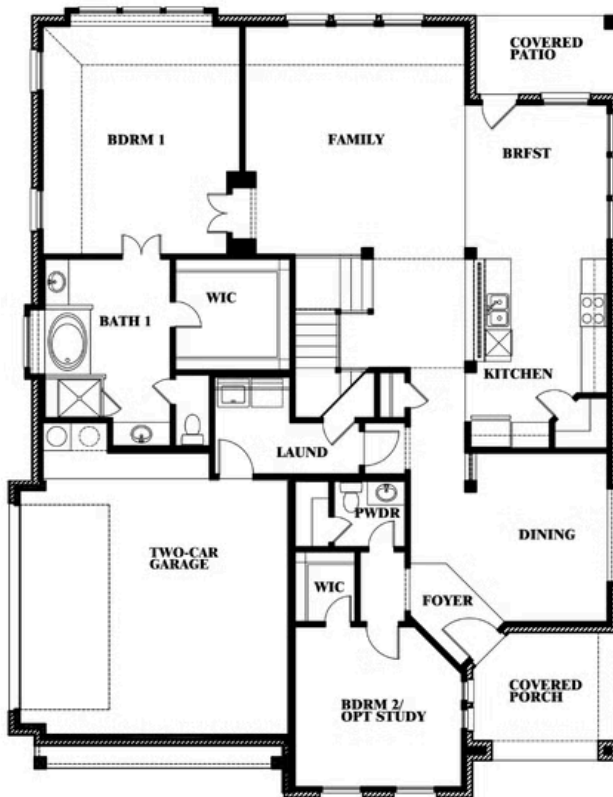

Magnolia III Side Entry

HOMES FROM
\$605,990

CLASSIC SERIES

MOCKINGBIRD HEIGHTS

1134 S BLUEBIRD LANE, MIDLOTHIAN, TX 76065

3,754
SQUARE FEET

5
BEDROOMS

3.5
BATHROOMS

2
CAR GARAGE

ELEVATION R

ELEVATION S

ELEVATION S

ELEVATION T

ELEVATION T

Document generated Dec 26, 2024. Prices, plans, square footage, features and materials are subject to change at any time without notice and vary among communities. Listed prices are for informational purposes only, are not binding, and do not create any contractual obligation(s). The price of any home is dependent on numerous factors, all of which are unique to a specific home, and is not guaranteed until specified in a binding contract. Pricing of elevations and additional optional beds/baths vary per plan. Some plans require a premium homesite. Please ask the Community Manager for details. Renderings of homes are artist concepts and may not reflect exact colors and materials.

Magnolia III Side Entry

MOCKINGBIRD HEIGHTS

1134 S BLUEBIRD LANE, MIDLOTHIAN, TX 76065

Magnolia III Side Entry

This brochure is for general informational purposes and is to be used as a guide only. Changes may be made during the development process and floorplans, dimensions, fixtures, fittings, finishes and specifications are subject to change without notice. Window placement, balcony configuration, wardrobe sizes and living areas may vary slightly within each plan type. EQUAL HOUSING OPPORTUNITY