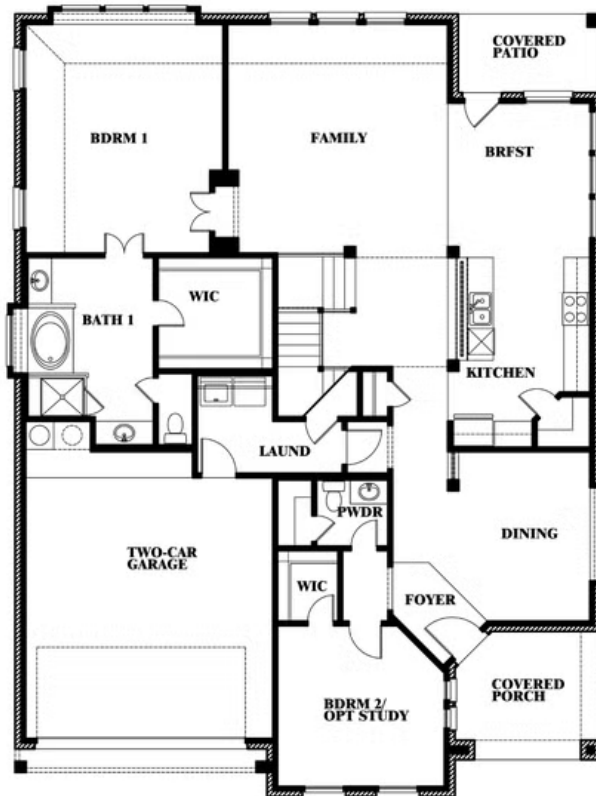

Magnolia II

CLASSIC SERIES

MOCKINGBIRD HEIGHTS

1134 S BLUEBIRD LANE, MIDLOTHIAN, TX 76065

HOMES FROM

\$540,990

3,430

SQUARE FEET

4

BEDROOMS

2.5

BATHROOMS

2

CAR GARAGE

Magnolia II

MOCKINGBIRD HEIGHTS

1134 S BLUEBIRD LANE, MIDLOTHIAN, TX 76065

MAGNOLIA II FLOOR PLAN

Magnolia II

This brochure is for general informational purposes and is to be used as a guide only. Changes may be made during the development process and floorplans, dimensions, fixtures, fittings, finishes and specifications are subject to change without notice. Window placement, balcony configuration, wardrobe sizes and living areas may vary slightly within each plan type. EQUAL HOUSING OPPORTUNITY