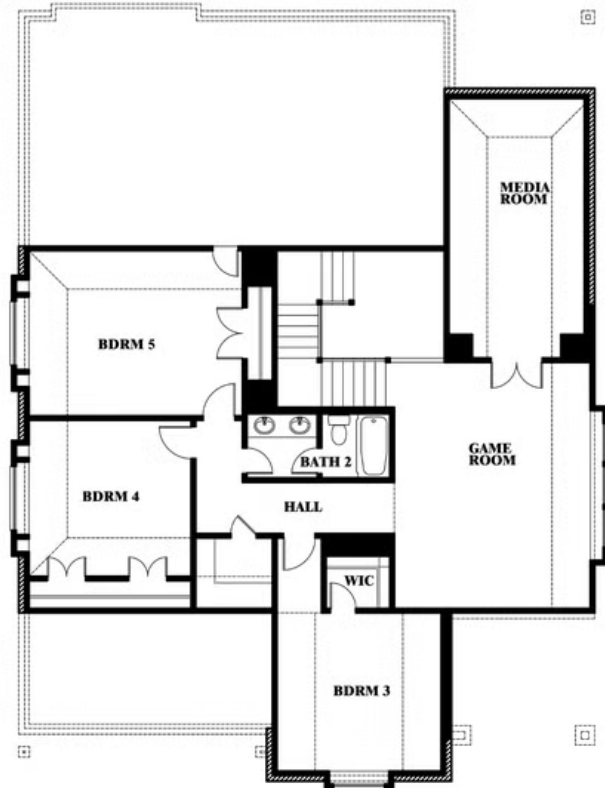

Magnolia II

CLASSIC SERIES

MOCKINGBIRD HEIGHTS

1134 S BLUEBIRD LANE, MIDLOTHIAN, TX 76065

HOMES FROM

\$540,990

3,430

SQUARE FEET

4

BEDROOMS

2.5

BATHROOMS

2

CAR GARAGE

Magnolia II

MOCKINGBIRD HEIGHTS

1134 S BLUEBIRD LANE, MIDLOTHIAN, TX 76065

MAGNOLIA II FLOOR PLAN

Magnolia II

This brochure is for general informational purposes and is to be used as a guide only. Changes may be made during the development process and floorplans, dimensions, fixtures, fittings, finishes and specifications are subject to change without notice. Window placement, balcony configuration, wardrobe sizes and living areas may vary slightly within each plan type. EQUAL HOUSING OPPORTUNITY