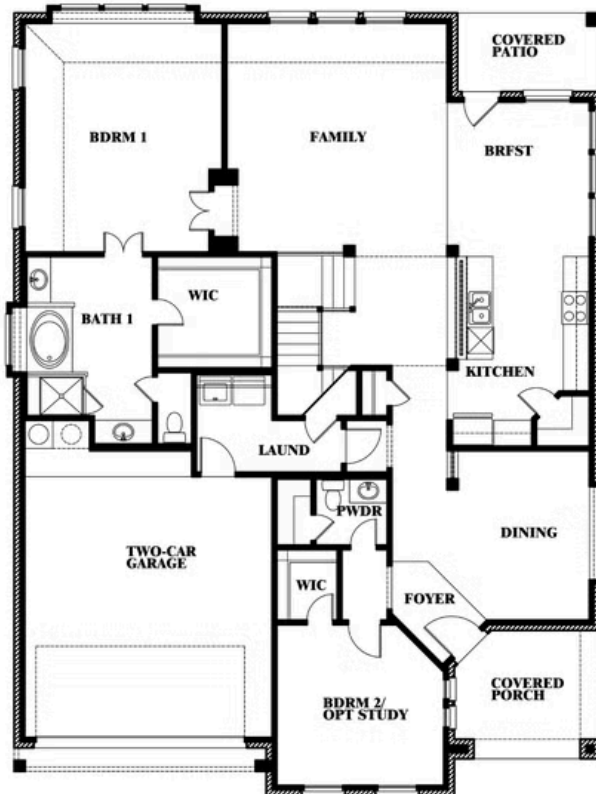

Magnolia II

HOMES FROM
\$540,990

CLASSIC SERIES

MOCKINGBIRD HEIGHTS

1134 S BLUEBIRD LANE, MIDLOTHIAN, TX 76065

3,430
SQUARE FEET

4
BEDROOMS

2.5
BATHROOMS

Magnolia II

MOCKINGBIRD HEIGHTS

1134 S BLUEBIRD LANE, MIDLOTHIAN, TX 76065

MAGNOLIA II FLOOR PLAN

Magnolia II

This brochure is for general informational purposes and is to be used as a guide only. Changes may be made during the development process and floorplans, dimensions, fixtures, fittings, finishes and specifications are subject to change without notice. Window placement, balcony configuration, wardrobe sizes and living areas may vary slightly within each plan type. EQUAL HOUSING OPPORTUNITY