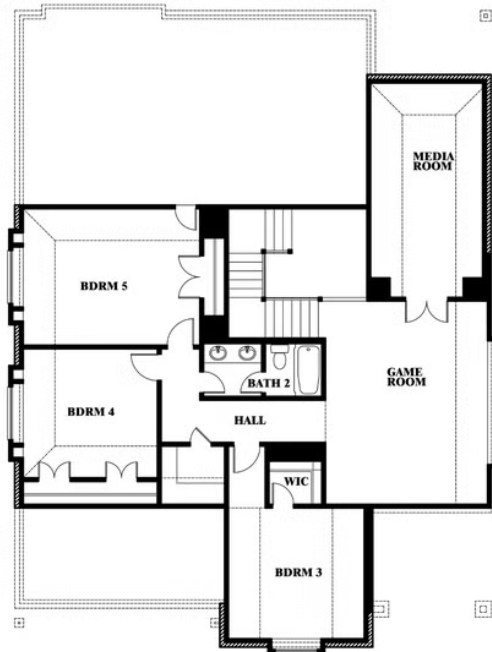

Magnolia II

MOCKINGBIRD HEIGHTS

1134 S BLUEBIRD LANE, MIDLOTHIAN, TX 76065

MAGNOLIA II FLOOR PLAN

Magnolia II