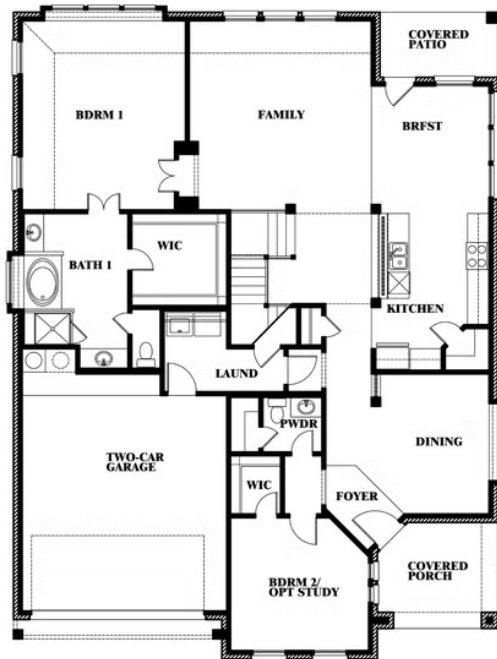

Magnolia II

MOCKINGBIRD HEIGHTS

1134 S BLUEBIRD LANE, MIDLOTHIAN, TX 76065

MAGNOLIA II FLOOR PLAN

Magnolia II