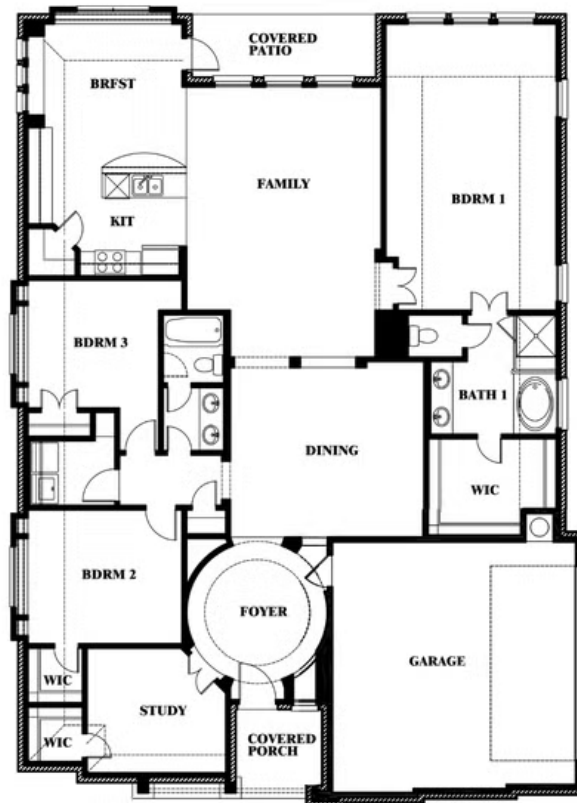

Carolina Side Entry

MOCKINGBIRD HEIGHTS

1134 S BLUEBIRD LANE, MIDLOTHIAN, TX 76065

CAROLINA SIDE ENTRY FLOOR PLAN

Carolina Side Entry

This brochure is for general informational purposes and is to be used as a guide only. Changes may be made during the development process and floorplans, dimensions, fixtures, fittings, finishes and specifications are subject to change without notice. Window placement, balcony configuration, wardrobe sizes and living areas may vary slightly within each plan type. EQUAL HOUSING OPPORTUNITY

Document generated Nov 21, 2024. Prices, plans, square footage, features and materials are subject to change at any time without notice and vary among communities. Listed prices are for informational purposes only, are not binding, and do not create any contractual obligation(s). The price of any home is dependent on numerous factors, all of which are unique to a specific home, and is not guaranteed until specified in a binding contract. Pricing of elevations and additional optional beds/baths vary per plan. Some plans require a premium homesite. Please ask the Community Manager for details. Renderings of homes are artist concepts and may not reflect exact colors and materials.