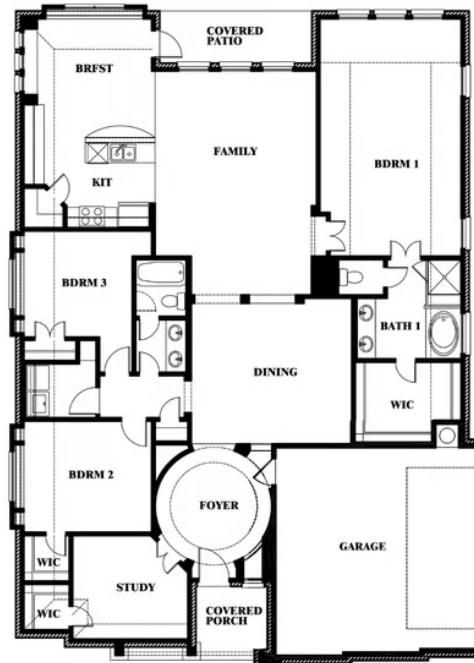

Carolina Side Entry

MOCKINGBIRD HEIGHTS

1134 S BLUEBIRD LANE, MIDLOTHIAN, TX 76065

CAROLINA SIDE ENTRY FLOOR PLAN

Carolina Side Entry