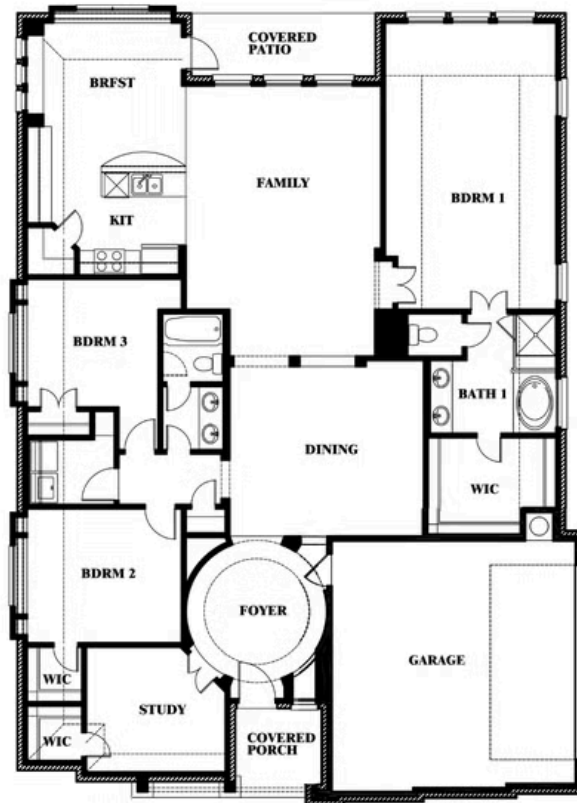

Carolina Side Entry

HOMES FROM
\$None

CLASSIC SERIES

MOCKINGBIRD HEIGHTS

1134 S BLUEBIRD LANE, MIDLOTHIAN, TX 76065

2,319
SQUARE FEET

3
BEDROOMS

2.0
BATHROOMS

Carolina Side Entry

MOCKINGBIRD HEIGHTS

1134 S BLUEBIRD LANE, MIDLOTHIAN, TX 76065

CAROLINA SIDE ENTRY FLOOR PLAN

Carolina Side Entry

This brochure is for general informational purposes and is to be used as a guide only. Changes may be made during the development process and floorplans, dimensions, fixtures, fittings, finishes and specifications are subject to change without notice. Window placement, balcony configuration, wardrobe sizes and living areas may vary slightly within each plan type. EQUAL HOUSING OPPORTUNITY