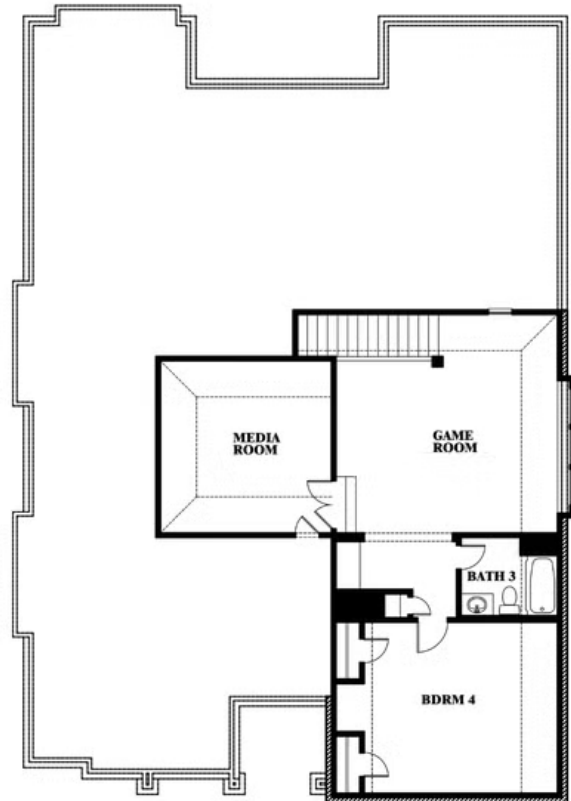

Carolina IV Side Entry

HOMES FROM
\$567,990

CLASSIC SERIES

MOCKINGBIRD HEIGHTS

1134 S BLUEBIRD LANE, MIDLOTHIAN, TX 76065

3,258
SQUARE FEET

4
BEDROOMS

3.0
BATHROOMS

2
CAR GARAGE

ELEVATION T

ELEVATION S

ELEVATION S

ELEVATION R

ELEVATION R

Carolina IV Side Entry

MOCKINGBIRD HEIGHTS

1134 S BLUEBIRD LANE, MIDLOTHIAN, TX 76065

Carolina IV Side Entry

This brochure is for general informational purposes and is to be used as a guide only. Changes may be made during the development process and floorplans, dimensions, fixtures, fittings, finishes and specifications are subject to change without notice. Window placement, balcony configuration, wardrobe sizes and living areas may vary slightly within each plan type. EQUAL HOUSING OPPORTUNITY