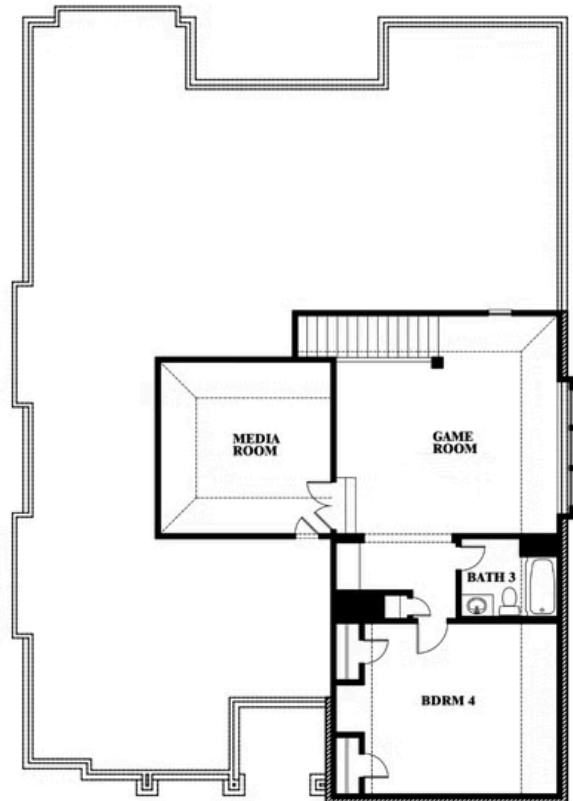

Carolina IV Side Entry

HOMES FROM
\$None

CLASSIC SERIES

MOCKINGBIRD HEIGHTS

1134 S BLUEBIRD LANE, MIDLOTHIAN, TX 76065

3,258
SQUARE FEET

4
BEDROOMS

3.0
BATHROOMS

2
CAR GARAGE

ELEVATION T

ELEVATION S

ELEVATION S

ELEVATION R

ELEVATION R

Carolina IV Side Entry

MOCKINGBIRD HEIGHTS

1134 S BLUEBIRD LANE, MIDLOTHIAN, TX 76065

Carolina IV Side Entry

This brochure is for general informational purposes and is to be used as a guide only. Changes may be made during the development process and floorplans, dimensions, fixtures, fittings, finishes and specifications are subject to change without notice. Window placement, balcony configuration, wardrobe sizes and living areas may vary slightly within each plan type. EQUAL HOUSING OPPORTUNITY