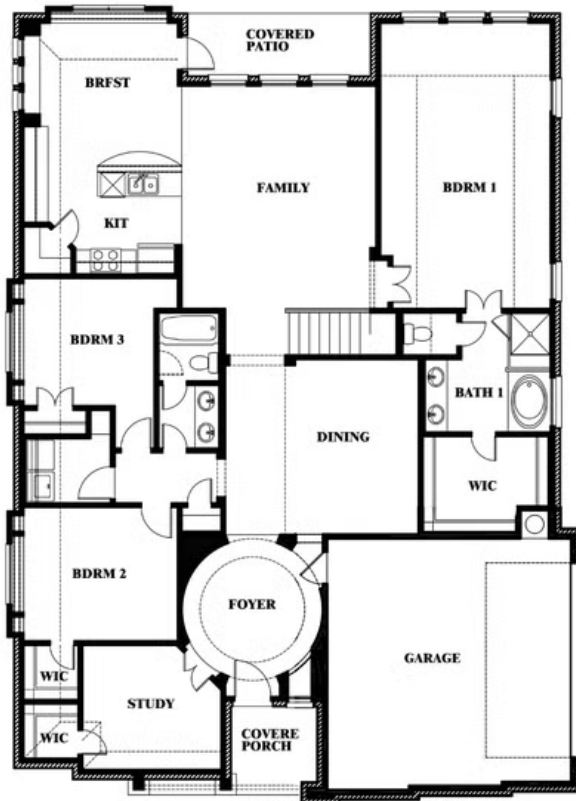

Carolina IV Side Entry

HOMES FROM
\$567,990

CLASSIC SERIES

MOCKINGBIRD HEIGHTS

1134 S BLUEBIRD LANE, MIDLOTHIAN, TX 76065

3,258
SQUARE FEET

4
BEDROOMS

3.0
BATHROOMS

2
CAR GARAGE

ELEVATION T

ELEVATION S

ELEVATION S

ELEVATION R

ELEVATION R

Carolina IV Side Entry

MOCKINGBIRD HEIGHTS

1134 S BLUEBIRD LANE, MIDLOTHIAN, TX 76065

Carolina IV Side Entry

This brochure is for general informational purposes and is to be used as a guide only. Changes may be made during the development process and floorplans, dimensions, fixtures, fittings, finishes and specifications are subject to change without notice. Window placement, balcony configuration, wardrobe sizes and living areas may vary slightly within each plan type. EQUAL HOUSING OPPORTUNITY