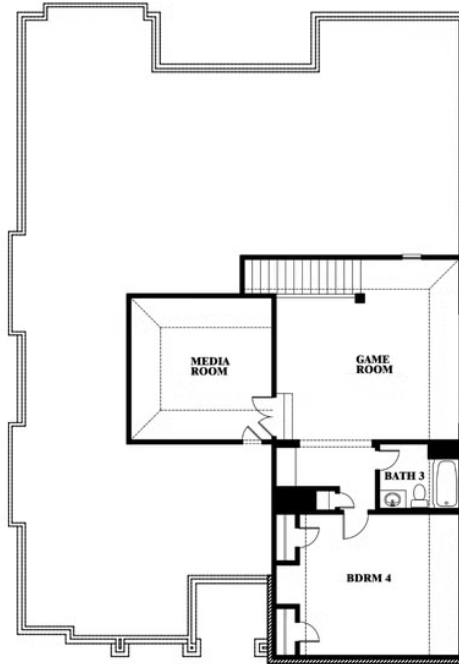

Carolina IV Side Entry

MOCKINGBIRD HEIGHTS

1134 S BLUEBIRD LANE, MIDLOTHIAN, TX 76065

Carolina IV Side Entry