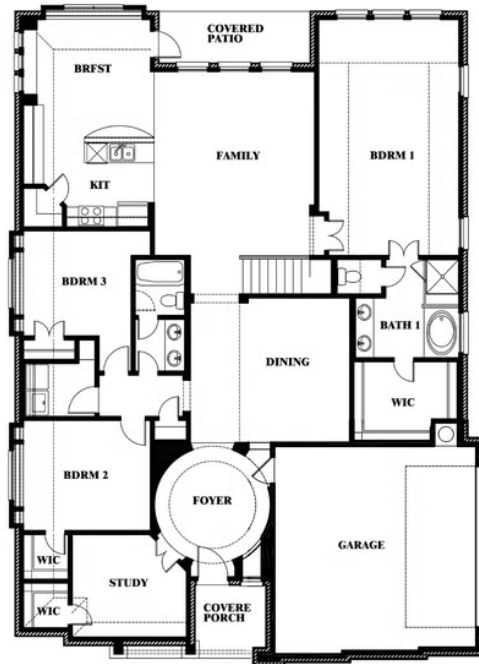

Carolina IV Side Entry

MOCKINGBIRD HEIGHTS

1134 S BLUEBIRD LANE, MIDLOTHIAN, TX 76065

Carolina IV Side Entry