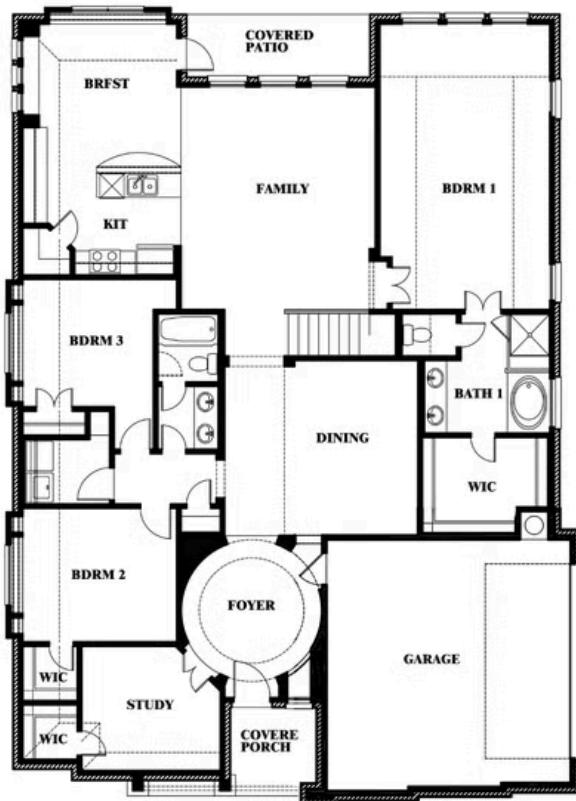

Carolina IV Side Entry

HOMES FROM
\$None

CLASSIC SERIES

MOCKINGBIRD HEIGHTS

1134 S BLUEBIRD LANE, MIDLOTHIAN, TX 76065

3,258
SQUARE FEET

4
BEDROOMS

3.0
BATHROOMS

2
CAR GARAGE

ELEVATION T

ELEVATION S

ELEVATION S

ELEVATION R

ELEVATION R

Carolina IV Side Entry

MOCKINGBIRD HEIGHTS

1134 S BLUEBIRD LANE, MIDLOTHIAN, TX 76065

Carolina IV Side Entry

This brochure is for general informational purposes and is to be used as a guide only. Changes may be made during the development process and floorplans, dimensions, fixtures, fittings, finishes and specifications are subject to change without notice. Window placement, balcony configuration, wardrobe sizes and living areas may vary slightly within each plan type. EQUAL HOUSING OPPORTUNITY