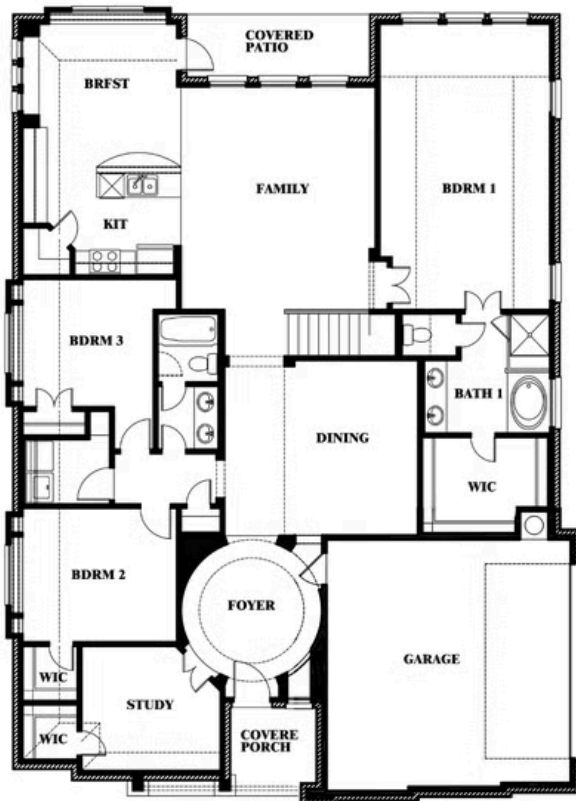

Carolina IV Side Entry

MOCKINGBIRD HEIGHTS

1134 S BLUEBIRD LANE, MIDLOTHIAN, TX 76065

Carolina IV Side Entry

This brochure is for general informational purposes and is to be used as a guide only. Changes may be made during the development process and floorplans, dimensions, fixtures, fittings, finishes and specifications are subject to change without notice. Window placement, balcony configuration, wardrobe sizes and living areas may vary slightly within each plan type. EQUAL HOUSING OPPORTUNITY