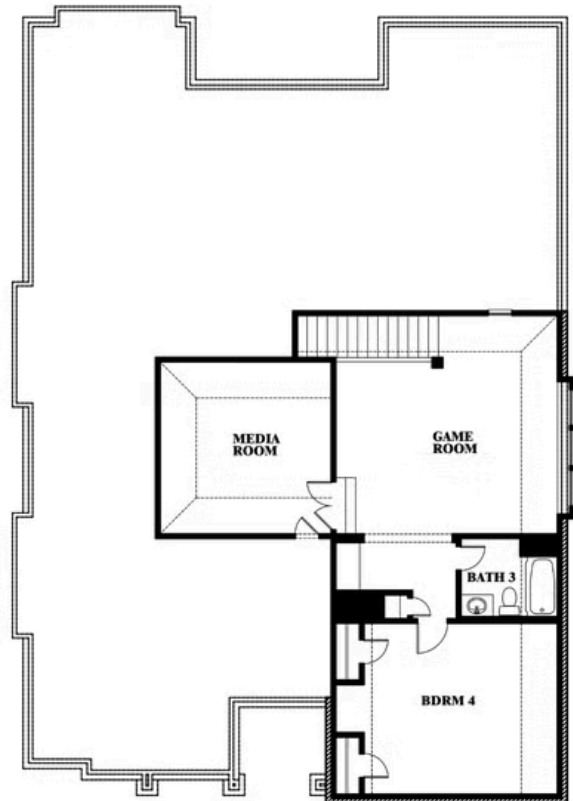

ELEVATION R

ELEVATION R

Carolina IV Side Entry

MOCKINGBIRD HEIGHTS

1134 S BLUEBIRD LANE, MIDLOTHIAN, TX 76065

Carolina IV Side Entry

This brochure is for general informational purposes and is to be used as a guide only. Changes may be made during the development process and floorplans, dimensions, fixtures, fittings, finishes and specifications are subject to change without notice. Window placement, balcony configuration, wardrobe sizes and living areas may vary slightly within each plan type. EQUAL HOUSING OPPORTUNITY