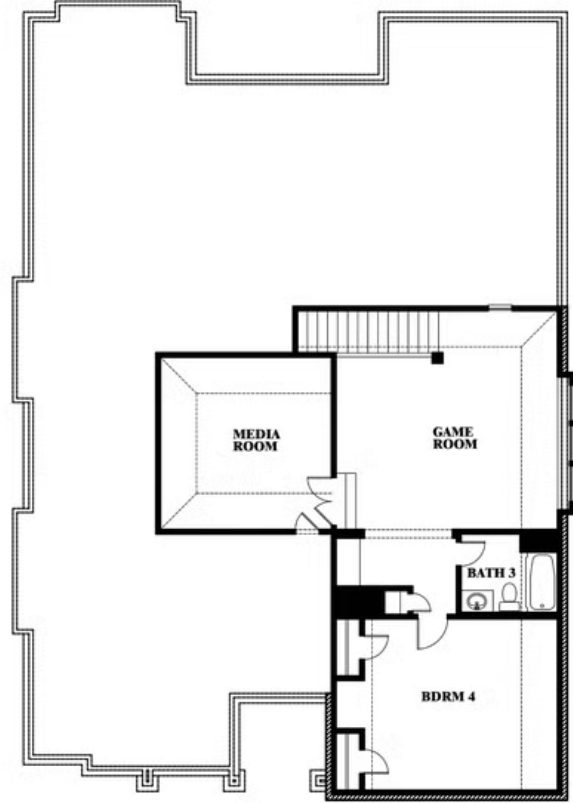

Carolina IV

MOCKINGBIRD HEIGHTS

1134 S BLUEBIRD LANE, MIDLOTHIAN, TX 76065

Carolina IV

This brochure is for general informational purposes and is to be used as a guide only. Changes may be made during the development process and floorplans, dimensions, fixtures, fittings, finishes and specifications are subject to change without notice. Window placement, balcony configuration, wardrobe sizes and living areas may vary slightly within each plan type. EQUAL HOUSING OPPORTUNITY