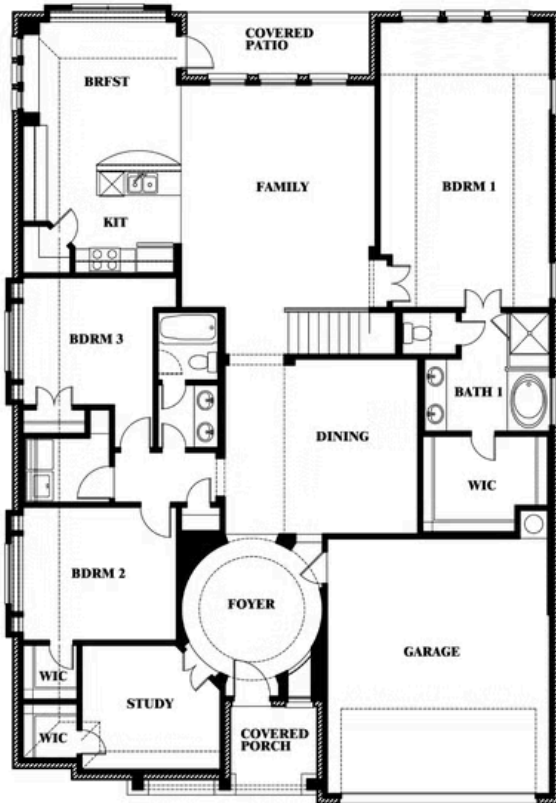

Carolina IV

HOMES FROM
\$528,990

CLASSIC SERIES

MOCKINGBIRD HEIGHTS

1134 S BLUEBIRD LANE, MIDLOTHIAN, TX 76065

3,280
SQUARE FEET

4
BEDROOMS

3.0
BATHROOMS

Carolina IV

MOCKINGBIRD HEIGHTS

1134 S BLUEBIRD LANE, MIDLOTHIAN, TX 76065

Carolina IV

This brochure is for general informational purposes and is to be used as a guide only. Changes may be made during the development process and floorplans, dimensions, fixtures, fittings, finishes and specifications are subject to change without notice. Window placement, balcony configuration, wardrobe sizes and living areas may vary slightly within each plan type. EQUAL HOUSING OPPORTUNITY