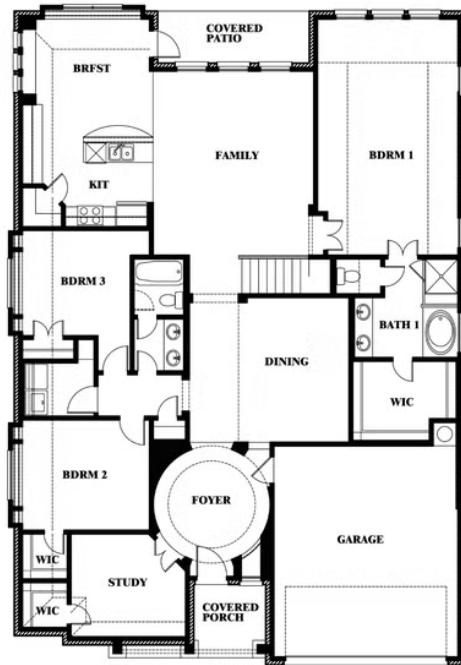

Carolina IV

MOCKINGBIRD HEIGHTS

1134 S BLUEBIRD LANE, MIDLOTHIAN, TX 76065

Carolina IV