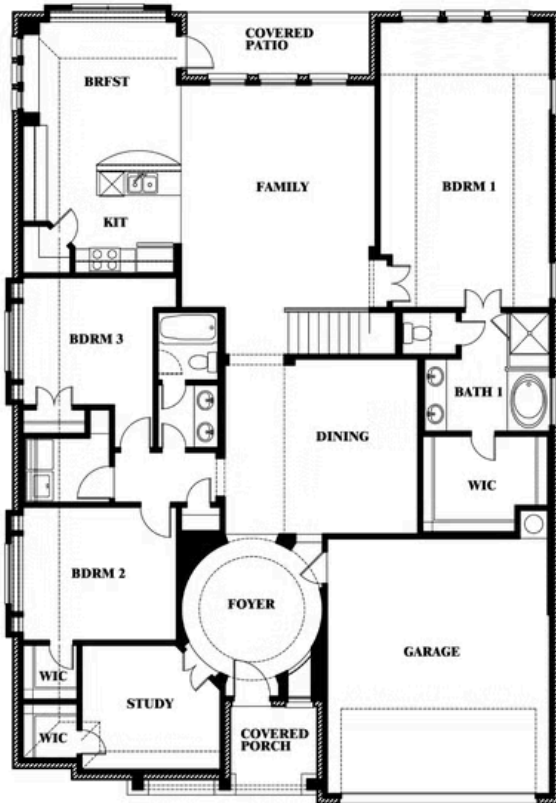

Carolina IV

HOMES FROM
\$None

CLASSIC SERIES

MOCKINGBIRD HEIGHTS

1134 S BLUEBIRD LANE, MIDLOTHIAN, TX 76065

3,280
SQUARE FEET

4
BEDROOMS

3.0
BATHROOMS

Carolina IV

MOCKINGBIRD HEIGHTS

1134 S BLUEBIRD LANE, MIDLOTHIAN, TX 76065

Carolina IV

This brochure is for general informational purposes and is to be used as a guide only. Changes may be made during the development process and floorplans, dimensions, fixtures, fittings, finishes and specifications are subject to change without notice. Window placement, balcony configuration, wardrobe sizes and living areas may vary slightly within each plan type. EQUAL HOUSING OPPORTUNITY