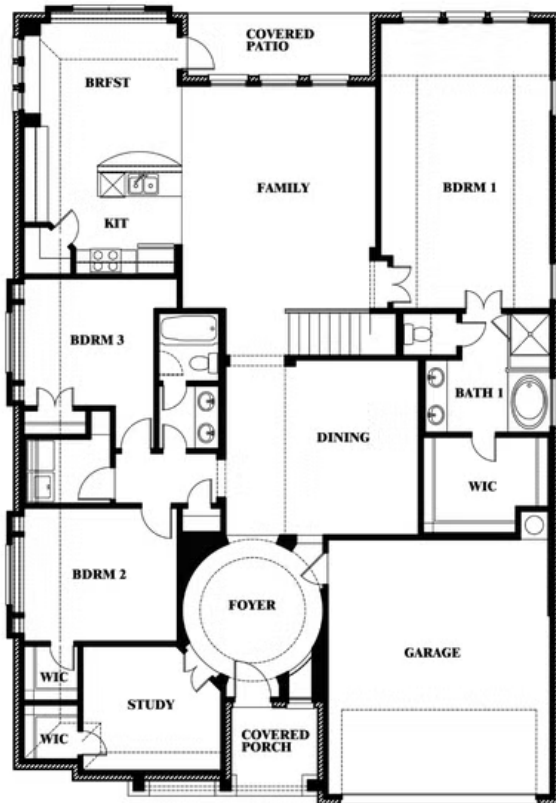

Carolina IV

MOCKINGBIRD HEIGHTS

1134 S BLUEBIRD LANE, MIDLOTHIAN, TX 76065

Carolina IV

This brochure is for general informational purposes and is to be used as a guide only. Changes may be made during the development process and floorplans, dimensions, fixtures, fittings, finishes and specifications are subject to change without notice. Window placement, balcony configuration, wardrobe sizes and living areas may vary slightly within each plan type. EQUAL HOUSING OPPORTUNITY