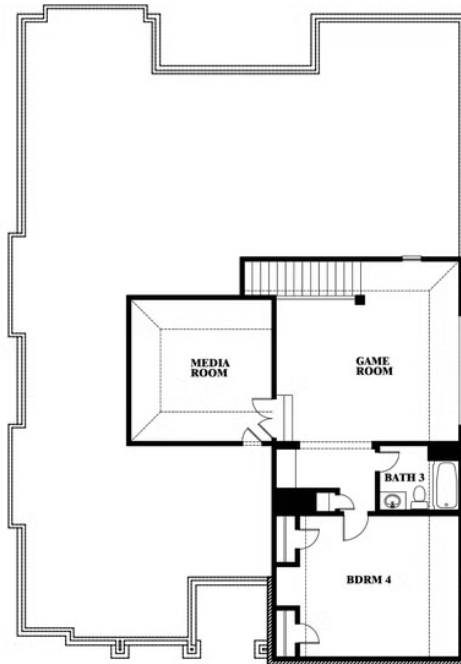

Carolina IV

MOCKINGBIRD HEIGHTS

1134 S BLUEBIRD LANE, MIDLOTHIAN, TX 76065

Carolina IV