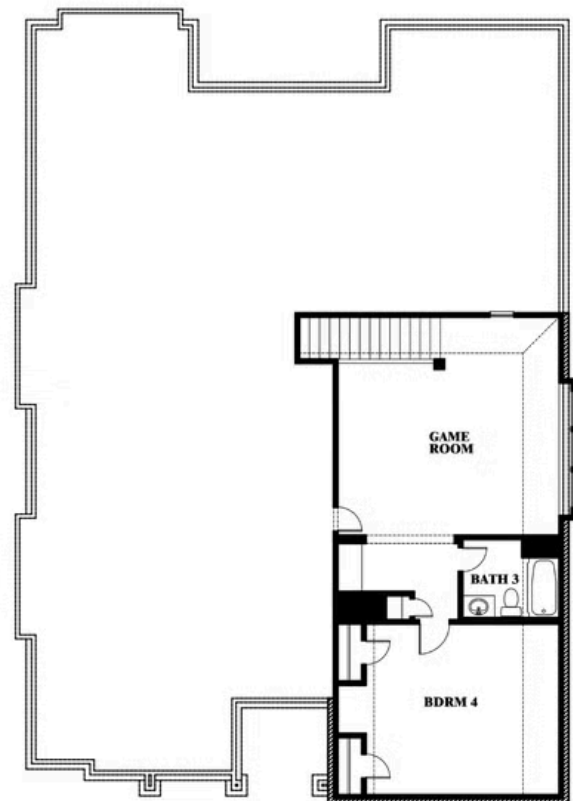

Carolina III Side Entry

HOMES FROM
\$557,990

CLASSIC SERIES

MOCKINGBIRD HEIGHTS

1134 S BLUEBIRD LANE, MIDLOTHIAN, TX 76065

3,042
SQUARE FEET

4
BEDROOMS

3.0
BATHROOMS

2
CAR GARAGE

ELEVATION R

ELEVATION T

ELEVATION T

ELEVATION S

Carolina III Side Entry

MOCKINGBIRD HEIGHTS

1134 S BLUEBIRD LANE, MIDLOTHIAN, TX 76065

Carolina III Side Entry

This brochure is for general informational purposes and is to be used as a guide only. Changes may be made during the development process and floorplans, dimensions, fixtures, fittings, finishes and specifications are subject to change without notice. Window placement, balcony configuration, wardrobe sizes and living areas may vary slightly within each plan type. EQUAL HOUSING OPPORTUNITY