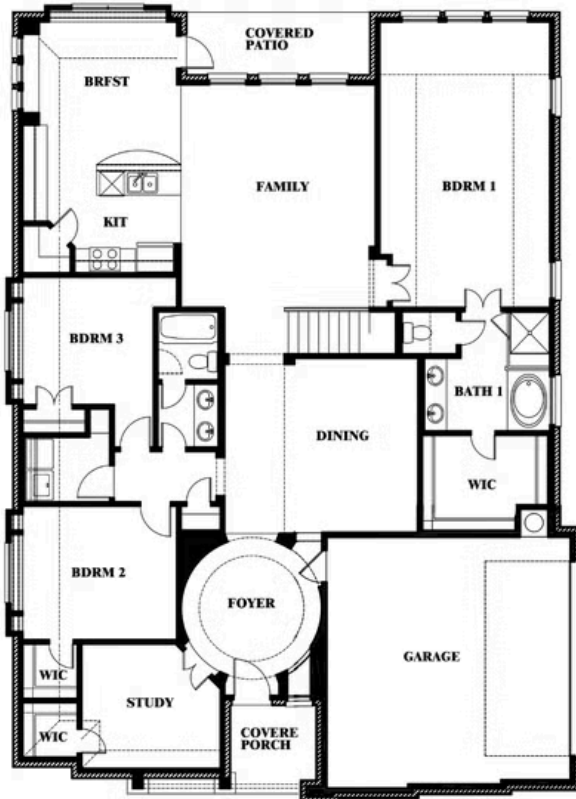

Carolina III Side Entry

HOMES FROM
\$None

CLASSIC SERIES

MOCKINGBIRD HEIGHTS

1134 S BLUEBIRD LANE, MIDLOTHIAN, TX 76065

3,042
SQUARE FEET

4
BEDROOMS

3.0
BATHROOMS

2
CAR GARAGE

ELEVATION R

ELEVATION T

ELEVATION T

ELEVATION S

Carolina III Side Entry

MOCKINGBIRD HEIGHTS

1134 S BLUEBIRD LANE, MIDLOTHIAN, TX 76065

Carolina III Side Entry

This brochure is for general informational purposes and is to be used as a guide only. Changes may be made during the development process and floorplans, dimensions, fixtures, fittings, finishes and specifications are subject to change without notice. Window placement, balcony configuration, wardrobe sizes and living areas may vary slightly within each plan type. EQUAL HOUSING OPPORTUNITY