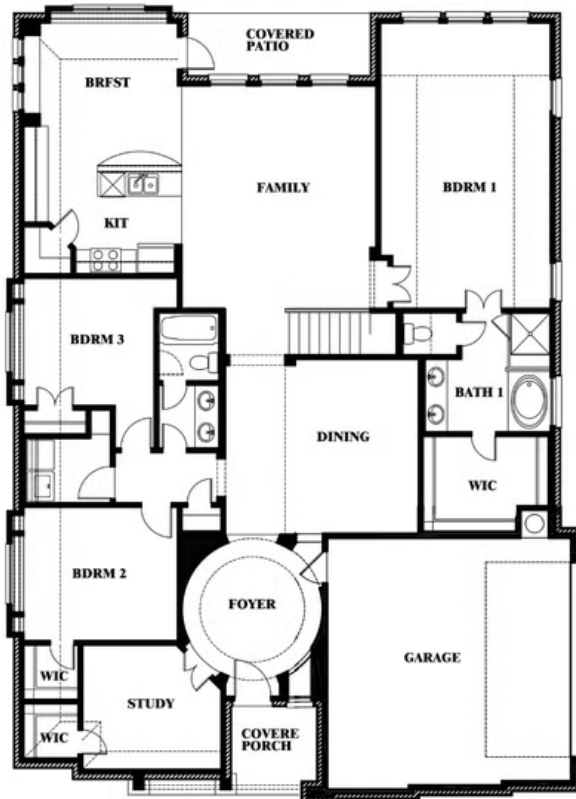

Carolina III Side Entry

MOCKINGBIRD HEIGHTS

1134 S BLUEBIRD LANE, MIDLOTHIAN, TX 76065

Carolina III Side Entry

This brochure is for general informational purposes and is to be used as a guide only. Changes may be made during the development process and floorplans, dimensions, fixtures, fittings, finishes and specifications are subject to change without notice. Window placement, balcony configuration, wardrobe sizes and living areas may vary slightly within each plan type. EQUAL HOUSING OPPORTUNITY