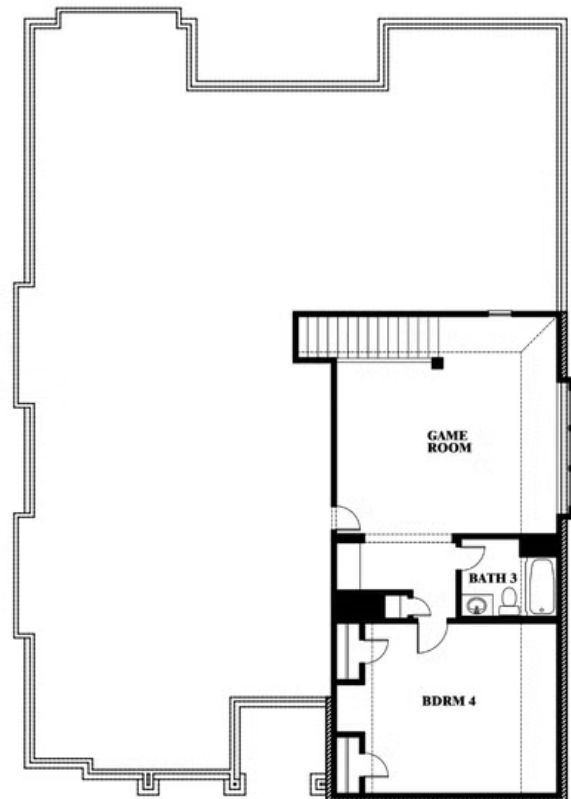

ELEVATION S

Carolina III Side Entry

MOCKINGBIRD HEIGHTS

1134 S BLUEBIRD LANE, MIDLOTHIAN, TX 76065

Carolina III Side Entry

This brochure is for general informational purposes and is to be used as a guide only. Changes may be made during the development process and floorplans, dimensions, fixtures, fittings, finishes and specifications are subject to change without notice. Window placement, balcony configuration, wardrobe sizes and living areas may vary slightly within each plan type. EQUAL HOUSING OPPORTUNITY