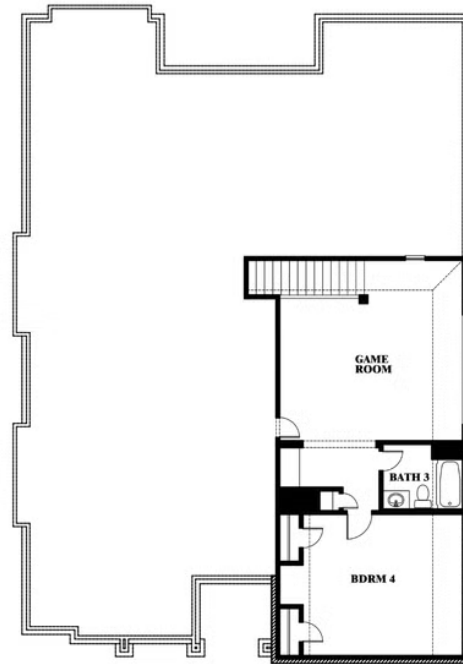

ELEVATION S

Carolina III Side Entry

MOCKINGBIRD HEIGHTS

1134 S BLUEBIRD LANE, MIDLOTHIAN, TX 76065

Carolina III Side Entry