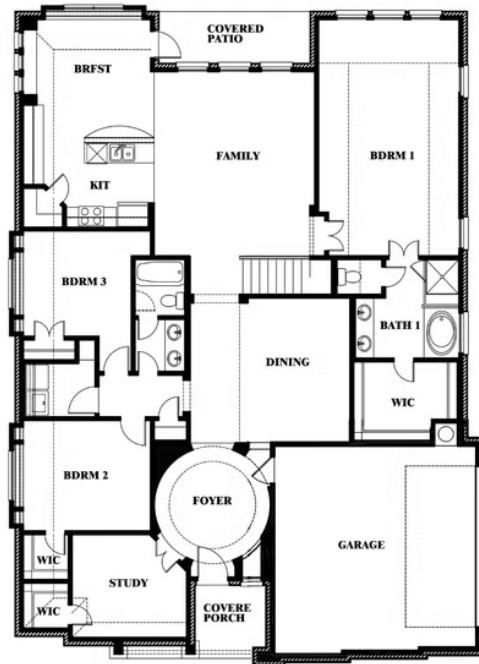

Carolina III Side Entry

MOCKINGBIRD HEIGHTS

1134 S BLUEBIRD LANE, MIDLOTHIAN, TX 76065

Carolina III Side Entry