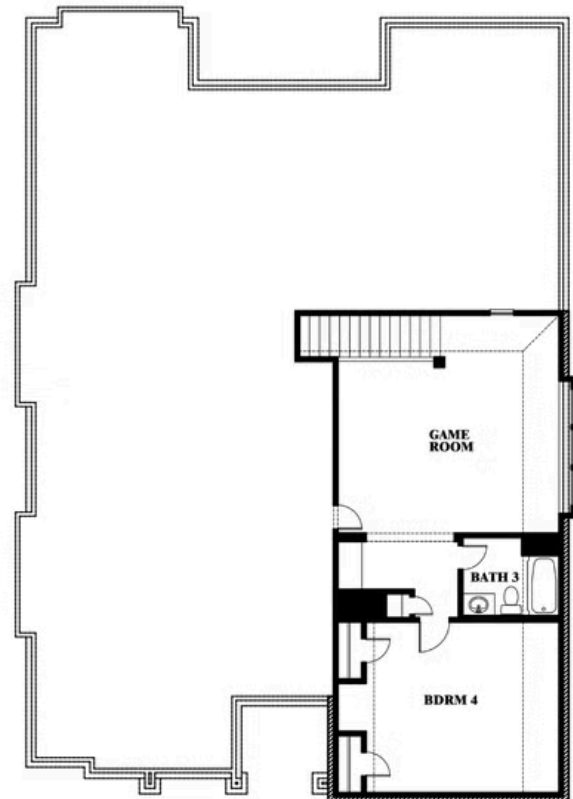

Carolina III Side Entry

HOMES FROM
\$None

CLASSIC SERIES

MOCKINGBIRD HEIGHTS

1134 S BLUEBIRD LANE, MIDLOTHIAN, TX 76065

3,042
SQUARE FEET

4
BEDROOMS

3.0
BATHROOMS

2
CAR GARAGE

ELEVATION R

ELEVATION T

ELEVATION T

ELEVATION S

Carolina III Side Entry

MOCKINGBIRD HEIGHTS

1134 S BLUEBIRD LANE, MIDLOTHIAN, TX 76065

Carolina III Side Entry

This brochure is for general informational purposes and is to be used as a guide only. Changes may be made during the development process and floorplans, dimensions, fixtures, fittings, finishes and specifications are subject to change without notice. Window placement, balcony configuration, wardrobe sizes and living areas may vary slightly within each plan type. EQUAL HOUSING OPPORTUNITY