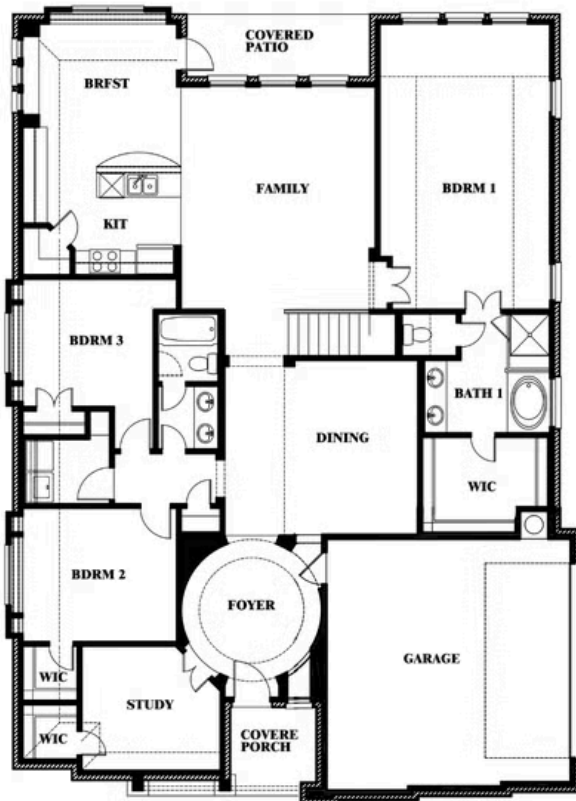

Carolina III Side Entry

HOMES FROM
\$557,990

CLASSIC SERIES

MOCKINGBIRD HEIGHTS

1134 S BLUEBIRD LANE, MIDLOTHIAN, TX 76065

3,042
SQUARE FEET

4
BEDROOMS

3.0
BATHROOMS

2
CAR GARAGE

ELEVATION R

ELEVATION T

ELEVATION T

ELEVATION S

Carolina III Side Entry

MOCKINGBIRD HEIGHTS

1134 S BLUEBIRD LANE, MIDLOTHIAN, TX 76065

Carolina III Side Entry

This brochure is for general informational purposes and is to be used as a guide only. Changes may be made during the development process and floorplans, dimensions, fixtures, fittings, finishes and specifications are subject to change without notice. Window placement, balcony configuration, wardrobe sizes and living areas may vary slightly within each plan type. EQUAL HOUSING OPPORTUNITY