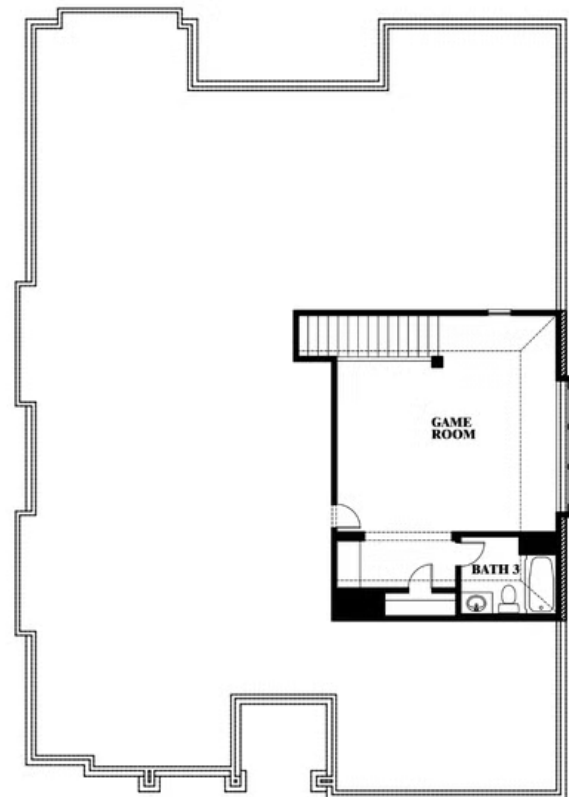

Carolina II Side Entry

HOMES FROM
\$544,990

CLASSIC SERIES

MOCKINGBIRD HEIGHTS

1134 S BLUEBIRD LANE, MIDLOTHIAN, TX 76065

2,777
SQUARE FEET

3
BEDROOMS

3.0
BATHROOMS

2
CAR GARAGE

ELEVATION R

ELEVATION S

ELEVATION S

ELEVATION T

ELEVATION T

Carolina II Side Entry

MOCKINGBIRD HEIGHTS

1134 S BLUEBIRD LANE, MIDLOTHIAN, TX 76065

Carolina II Side Entry

This brochure is for general informational purposes and is to be used as a guide only. Changes may be made during the development process and floorplans, dimensions, fixtures, fittings, finishes and specifications are subject to change without notice. Window placement, balcony configuration, wardrobe sizes and living areas may vary slightly within each plan type. EQUAL HOUSING OPPORTUNITY