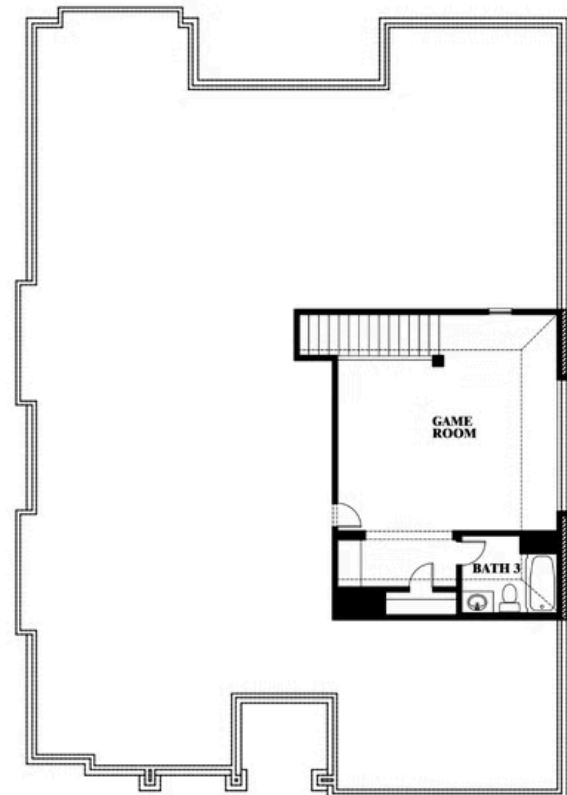

Carolina II Side Entry

HOMES FROM
\$544,990

CLASSIC SERIES

MOCKINGBIRD HEIGHTS

1134 S BLUEBIRD LANE, MIDLOTHIAN, TX 76065

2,777
SQUARE FEET

3
BEDROOMS

3.0
BATHROOMS

2
CAR GARAGE

ELEVATION R

ELEVATION S

ELEVATION S

ELEVATION T

ELEVATION T

Carolina II Side Entry

MOCKINGBIRD HEIGHTS

1134 S BLUEBIRD LANE, MIDLOTHIAN, TX 76065

Carolina II Side Entry

This brochure is for general informational purposes and is to be used as a guide only. Changes may be made during the development process and floorplans, dimensions, fixtures, fittings, finishes and specifications are subject to change without notice. Window placement, balcony configuration, wardrobe sizes and living areas may vary slightly within each plan type. EQUAL HOUSING OPPORTUNITY