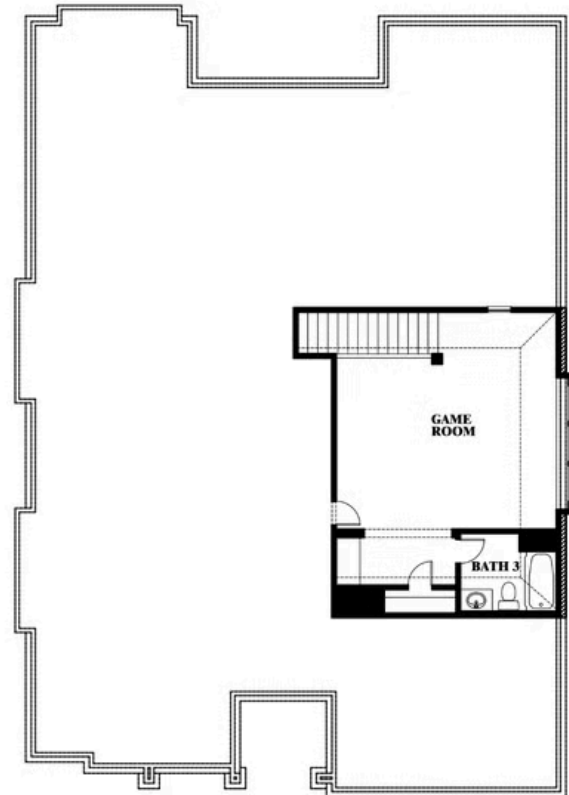

Carolina II Side Entry

HOMES FROM
\$None

CLASSIC SERIES

MOCKINGBIRD HEIGHTS

1134 S BLUEBIRD LANE, MIDLOTHIAN, TX 76065

2,777
SQUARE FEET

3
BEDROOMS

3.0
BATHROOMS

2
CAR GARAGE

ELEVATION R

ELEVATION S

ELEVATION S

ELEVATION T

ELEVATION T

Document generated Mar 14, 2025. Prices, plans, square footage, features and materials are subject to change at any time without notice and vary among communities. Listed prices are for informational purposes only, are not binding, and do not create any contractual obligation(s). The price of any home is dependent on numerous factors, all of which are unique to a specific home, and is not guaranteed until specified in a binding contract. Pricing of elevations and additional optional beds/baths vary per plan. Some plans require a premium homesite. Please ask the Community Manager for details. Renderings of homes are artist concepts and may not reflect exact colors and materials.

Carolina II Side Entry

MOCKINGBIRD HEIGHTS

1134 S BLUEBIRD LANE, MIDLOTHIAN, TX 76065

Carolina II Side Entry

This brochure is for general informational purposes and is to be used as a guide only. Changes may be made during the development process and floorplans, dimensions, fixtures, fittings, finishes and specifications are subject to change without notice. Window placement, balcony configuration, wardrobe sizes and living areas may vary slightly within each plan type. EQUAL HOUSING OPPORTUNITY