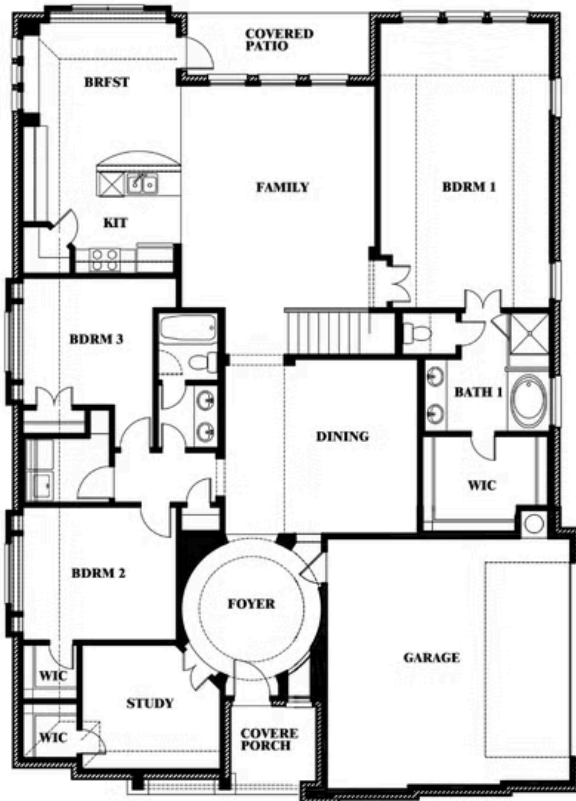

Carolina II Side Entry

HOMES FROM
\$None

CLASSIC SERIES

MOCKINGBIRD HEIGHTS

1134 S BLUEBIRD LANE, MIDLOTHIAN, TX 76065

2,777
SQUARE FEET

3
BEDROOMS

3.0
BATHROOMS

2
CAR GARAGE

ELEVATION R

ELEVATION S

ELEVATION S

ELEVATION T

ELEVATION T

Document generated Mar 14, 2025. Prices, plans, square footage, features and materials are subject to change at any time without notice and vary among communities. Listed prices are for informational purposes only, are not binding, and do not create any contractual obligation(s). The price of any home is dependent on numerous factors, all of which are unique to a specific home, and is not guaranteed until specified in a binding contract. Pricing of elevations and additional optional beds/baths vary per plan. Some plans require a premium homesite. Please ask the Community Manager for details. Renderings of homes are artist concepts and may not reflect exact colors and materials.

Carolina II Side Entry

MOCKINGBIRD HEIGHTS

1134 S BLUEBIRD LANE, MIDLOTHIAN, TX 76065

Carolina II Side Entry

This brochure is for general informational purposes and is to be used as a guide only. Changes may be made during the development process and floorplans, dimensions, fixtures, fittings, finishes and specifications are subject to change without notice. Window placement, balcony configuration, wardrobe sizes and living areas may vary slightly within each plan type. EQUAL HOUSING OPPORTUNITY