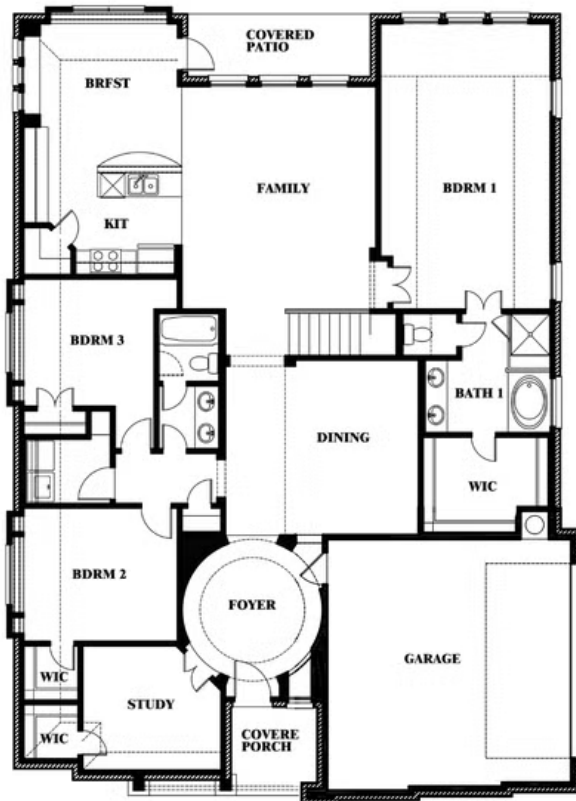

Carolina II Side Entry

HOMES FROM
\$544,990

CLASSIC SERIES

MOCKINGBIRD HEIGHTS

1134 S BLUEBIRD LANE, MIDLOTHIAN, TX 76065

2,777
SQUARE FEET

3
BEDROOMS

3.0
BATHROOMS

2
CAR GARAGE

ELEVATION R

ELEVATION S

ELEVATION S

ELEVATION T

ELEVATION T

Carolina II Side Entry

MOCKINGBIRD HEIGHTS

1134 S BLUEBIRD LANE, MIDLOTHIAN, TX 76065

Carolina II Side Entry

This brochure is for general informational purposes and is to be used as a guide only. Changes may be made during the development process and floorplans, dimensions, fixtures, fittings, finishes and specifications are subject to change without notice. Window placement, balcony configuration, wardrobe sizes and living areas may vary slightly within each plan type. EQUAL HOUSING OPPORTUNITY