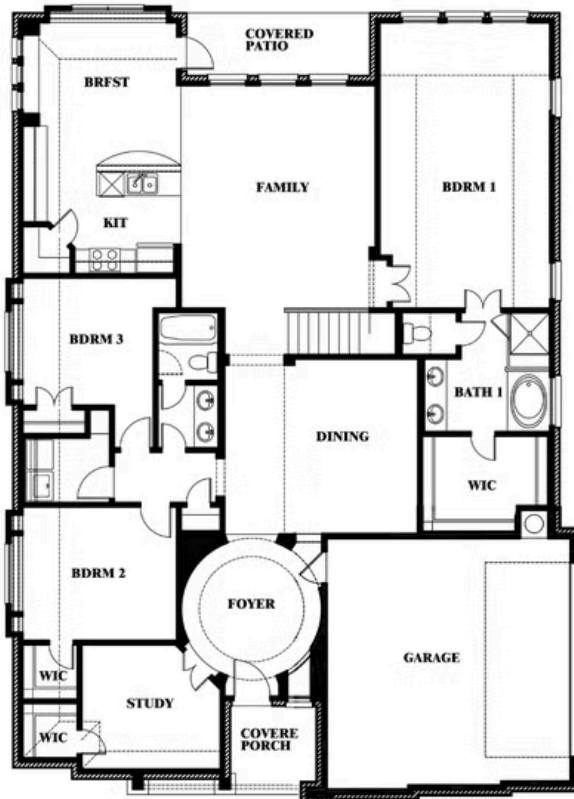

Carolina II Side Entry

HOMES FROM
\$544,990

CLASSIC SERIES

MOCKINGBIRD HEIGHTS

1134 S BLUEBIRD LANE, MIDLOTHIAN, TX 76065

2,777
SQUARE FEET

3
BEDROOMS

3.0
BATHROOMS

2
CAR GARAGE

ELEVATION R

ELEVATION S

ELEVATION S

ELEVATION T

ELEVATION T

Carolina II Side Entry

MOCKINGBIRD HEIGHTS

1134 S BLUEBIRD LANE, MIDLOTHIAN, TX 76065

Carolina II Side Entry

This brochure is for general informational purposes and is to be used as a guide only. Changes may be made during the development process and floorplans, dimensions, fixtures, fittings, finishes and specifications are subject to change without notice. Window placement, balcony configuration, wardrobe sizes and living areas may vary slightly within each plan type. EQUAL HOUSING OPPORTUNITY