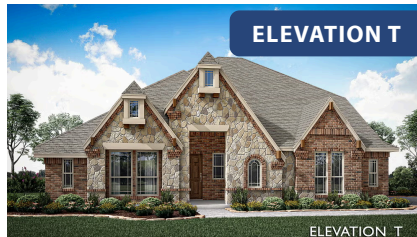

Carolina II Side Entry

HOMES FROM
\$None

CLASSIC SERIES

MOCKINGBIRD HEIGHTS

1134 S BLUEBIRD LANE, MIDLOTHIAN, TX 76065

2,777
SQUARE FEET

3
BEDROOMS

3.0
BATHROOMS

2
CAR GARAGE

ELEVATION R

ELEVATION S

ELEVATION S

ELEVATION T

ELEVATION T

Document generated Mar 14, 2025. Prices, plans, square footage, features and materials are subject to change at any time without notice and vary among communities. Listed prices are for informational purposes only, are not binding, and do not create any contractual obligation(s). The price of any home is dependent on numerous factors, all of which are unique to a specific home, and is not guaranteed until specified in a binding contract. Pricing of elevations and additional optional beds/baths vary per plan. Some plans require a premium homesite. Please ask the Community Manager for details. Renderings of homes are artist concepts and may not reflect exact colors and materials.

Carolina II Side Entry

MOCKINGBIRD HEIGHTS

1134 S BLUEBIRD LANE, MIDLOTHIAN, TX 76065

Carolina II Side Entry

This brochure is for general informational purposes and is to be used as a guide only. Changes may be made during the development process and floorplans, dimensions, fixtures, fittings, finishes and specifications are subject to change without notice. Window placement, balcony configuration, wardrobe sizes and living areas may vary slightly within each plan type. EQUAL HOUSING OPPORTUNITY