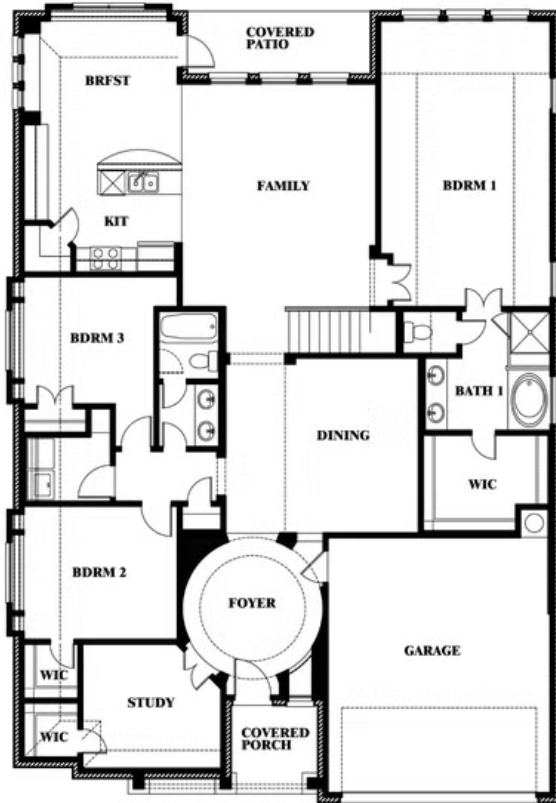

Carolina II

HOMES FROM
\$505,990

CLASSIC SERIES

MOCKINGBIRD HEIGHTS

1134 S BLUEBIRD LANE, MIDLOTHIAN, TX 76065

2,771
SQUARE FEET

3
BEDROOMS

3.0
BATHROOMS

2
CAR GARAGE

Carolina II

MOCKINGBIRD HEIGHTS

1134 S BLUEBIRD LANE, MIDLOTHIAN, TX 76065

Carolina II

This brochure is for general informational purposes and is to be used as a guide only. Changes may be made during the development process and floorplans, dimensions, fixtures, fittings, finishes and specifications are subject to change without notice. Window placement, balcony configuration, wardrobe sizes and living areas may vary slightly within each plan type. EQUAL HOUSING OPPORTUNITY

Carolina II

MOCKINGBIRD HEIGHTS

1134 S BLUEBIRD LANE, MIDLOTHIAN, TX 76065

Carolina II with Media Room

This brochure is for general informational purposes and is to be used as a guide only. Changes may be made during the development process and floorplans, dimensions, fixtures, fittings, finishes and specifications are subject to change without notice. Window placement, balcony configuration, wardrobe sizes and living areas may vary slightly within each plan type. EQUAL HOUSING OPPORTUNITY