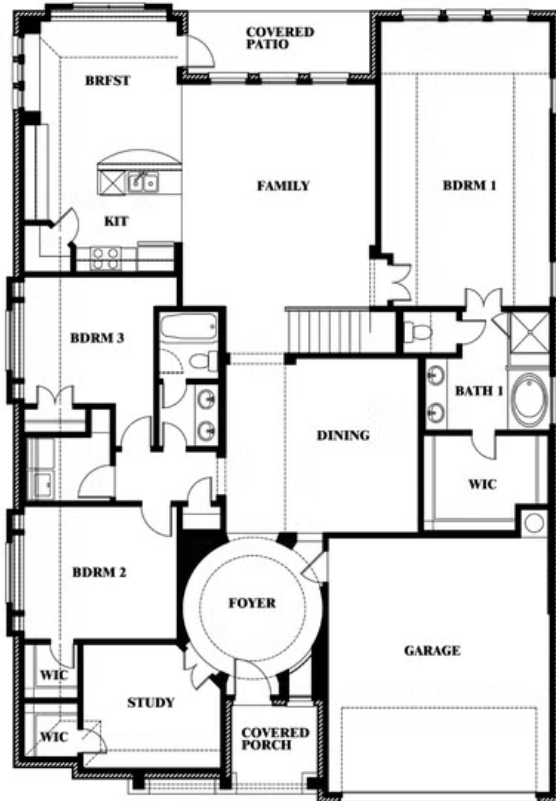

Carolina II

HOMES FROM
\$505,990

CLASSIC SERIES

MOCKINGBIRD HEIGHTS

1134 S BLUEBIRD LANE, MIDLOTHIAN, TX 76065

2,771
SQUARE FEET

3
BEDROOMS

3.0
BATHROOMS

2
CAR GARAGE

Carolina II

MOCKINGBIRD HEIGHTS

1134 S BLUEBIRD LANE, MIDLOTHIAN, TX 76065

Carolina II

This brochure is for general informational purposes and is to be used as a guide only. Changes may be made during the development process and floorplans, dimensions, fixtures, fittings, finishes and specifications are subject to change without notice. Window placement, balcony configuration, wardrobe sizes and living areas may vary slightly within each plan type. EQUAL HOUSING OPPORTUNITY

Carolina II

MOCKINGBIRD HEIGHTS

1134 S BLUEBIRD LANE, MIDLOTHIAN, TX 76065

Carolina II with Media Room

This brochure is for general informational purposes and is to be used as a guide only. Changes may be made during the development process and floorplans, dimensions, fixtures, fittings, finishes and specifications are subject to change without notice. Window placement, balcony configuration, wardrobe sizes and living areas may vary slightly within each plan type. EQUAL HOUSING OPPORTUNITY