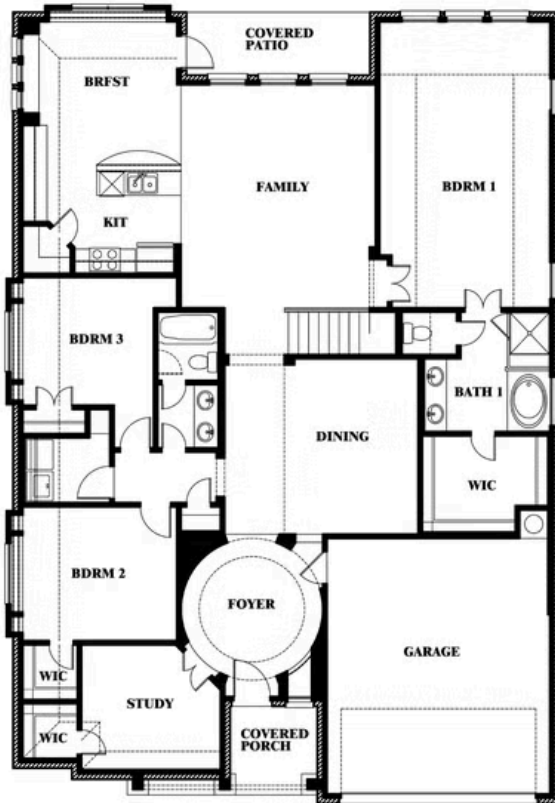

Carolina II

MOCKINGBIRD HEIGHTS

1134 S BLUEBIRD LANE, MIDLOTHIAN, TX 76065

Carolina II

This brochure is for general informational purposes and is to be used as a guide only. Changes may be made during the development process and floorplans, dimensions, fixtures, fittings, finishes and specifications are subject to change without notice. Window placement, balcony configuration, wardrobe sizes and living areas may vary slightly within each plan type. EQUAL HOUSING OPPORTUNITY

Carolina II

MOCKINGBIRD HEIGHTS

1134 S BLUEBIRD LANE, MIDLOTHIAN, TX 76065

Carolina II with Media Room

This brochure is for general informational purposes and is to be used as a guide only. Changes may be made during the development process and floorplans, dimensions, fixtures, fittings, finishes and specifications are subject to change without notice. Window placement, balcony configuration, wardrobe sizes and living areas may vary slightly within each plan type. EQUAL HOUSING OPPORTUNITY