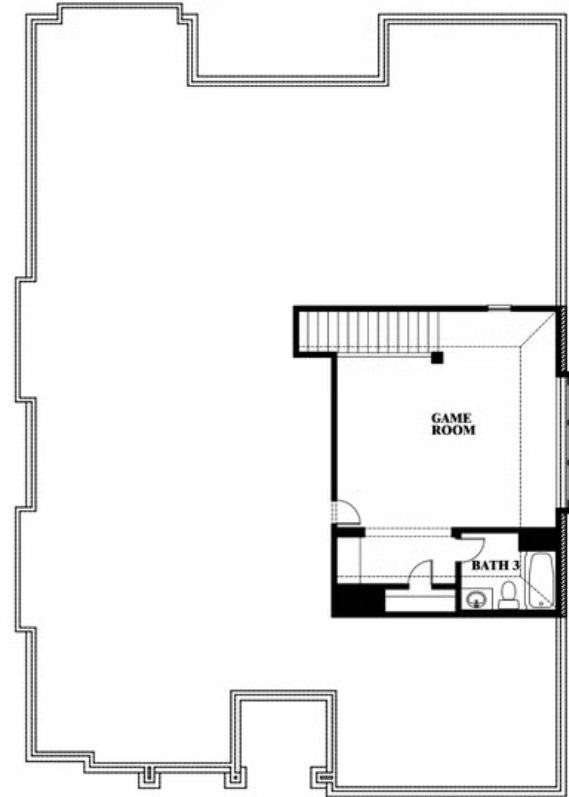

Carolina II

HOMES FROM
\$505,990

CLASSIC SERIES

MOCKINGBIRD HEIGHTS

1134 S BLUEBIRD LANE, MIDLOTHIAN, TX 76065

2,771
SQUARE FEET

3
BEDROOMS

3.0
BATHROOMS

2
CAR GARAGE

Carolina II

MOCKINGBIRD HEIGHTS

1134 S BLUEBIRD LANE, MIDLOTHIAN, TX 76065

Carolina II

This brochure is for general informational purposes and is to be used as a guide only. Changes may be made during the development process and floorplans, dimensions, fixtures, fittings, finishes and specifications are subject to change without notice. Window placement, balcony configuration, wardrobe sizes and living areas may vary slightly within each plan type. EQUAL HOUSING OPPORTUNITY

Carolina II

MOCKINGBIRD HEIGHTS

1134 S BLUEBIRD LANE, MIDLOTHIAN, TX 76065

Carolina II with Media Room

This brochure is for general informational purposes and is to be used as a guide only. Changes may be made during the development process and floorplans, dimensions, fixtures, fittings, finishes and specifications are subject to change without notice. Window placement, balcony configuration, wardrobe sizes and living areas may vary slightly within each plan type. EQUAL HOUSING OPPORTUNITY