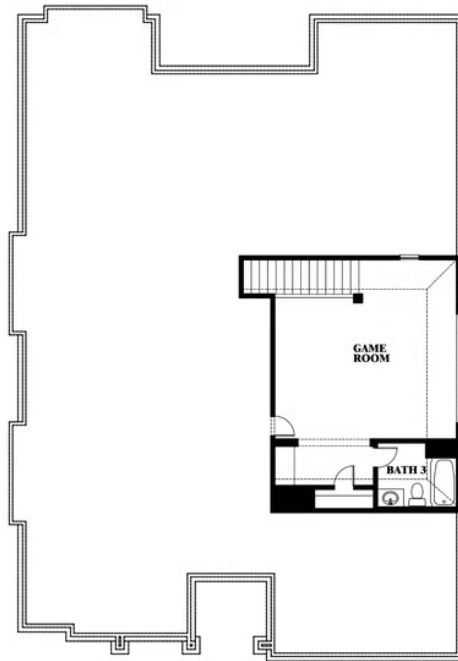

Carolina II

MOCKINGBIRD HEIGHTS

1134 S BLUEBIRD LANE, MIDLOTHIAN, TX 76065

Carolina II