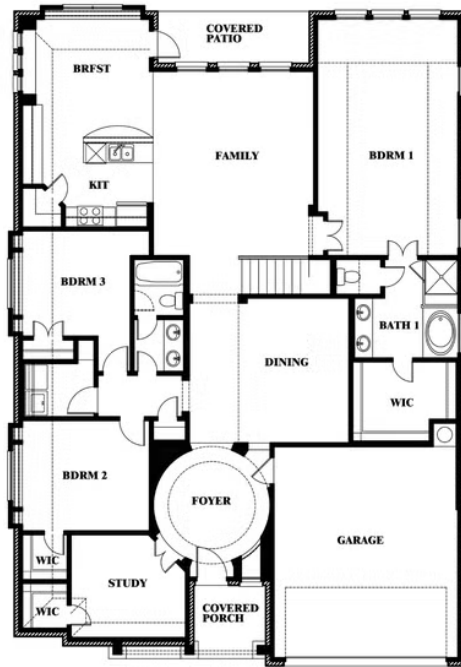

Carolina II

MOCKINGBIRD HEIGHTS

1134 S BLUEBIRD LANE, MIDLOTHIAN, TX 76065

Carolina II with Media Room