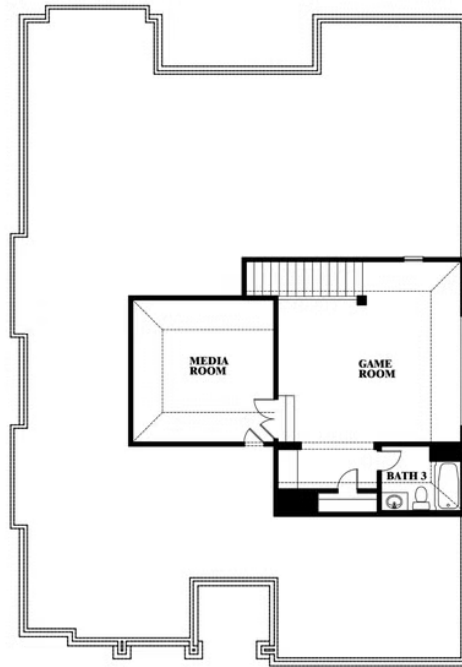

Carolina II

MOCKINGBIRD HEIGHTS

1134 S BLUEBIRD LANE, MIDLOTHIAN, TX 76065

Carolina II with Media Room