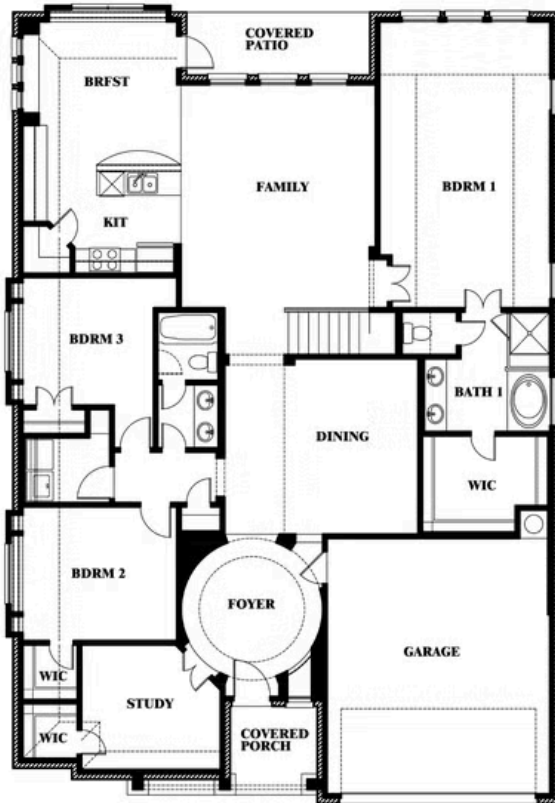

Carolina II

HOMES FROM
\$505,990

CLASSIC SERIES

MOCKINGBIRD HEIGHTS

1134 S BLUEBIRD LANE, MIDLOTHIAN, TX 76065

2,771
SQUARE FEET

3
BEDROOMS

3.0
BATHROOMS

Carolina II

MOCKINGBIRD HEIGHTS

1134 S BLUEBIRD LANE, MIDLOTHIAN, TX 76065

Carolina II

This brochure is for general informational purposes and is to be used as a guide only. Changes may be made during the development process and floorplans, dimensions, fixtures, fittings, finishes and specifications are subject to change without notice. Window placement, balcony configuration, wardrobe sizes and living areas may vary slightly within each plan type. EQUAL HOUSING OPPORTUNITY

Carolina II

MOCKINGBIRD HEIGHTS

1134 S BLUEBIRD LANE, MIDLOTHIAN, TX 76065

Carolina II with Media Room

This brochure is for general informational purposes and is to be used as a guide only. Changes may be made during the development process and floorplans, dimensions, fixtures, fittings, finishes and specifications are subject to change without notice. Window placement, balcony configuration, wardrobe sizes and living areas may vary slightly within each plan type. EQUAL HOUSING OPPORTUNITY