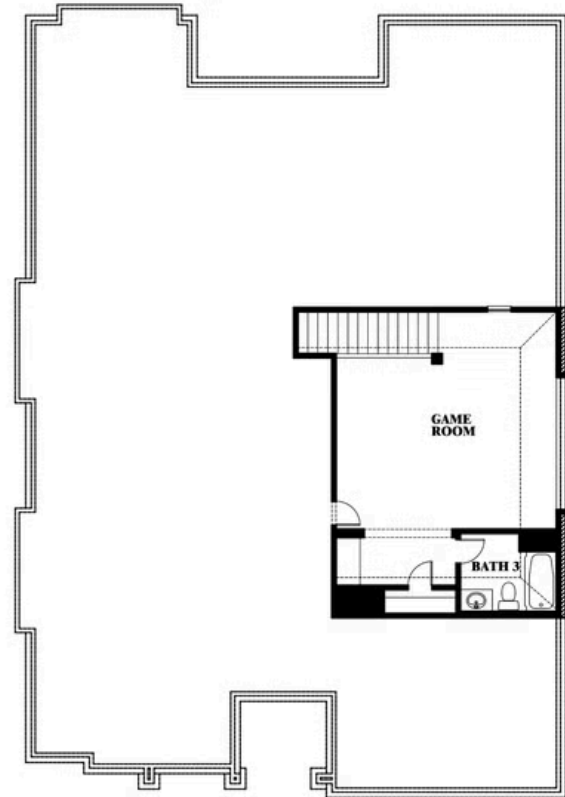

Carolina II

HOMES FROM
\$505,990

CLASSIC SERIES

MOCKINGBIRD HEIGHTS

1134 S BLUEBIRD LANE, MIDLOTHIAN, TX 76065

2,771
SQUARE FEET

3
BEDROOMS

3.0
BATHROOMS

Carolina II

MOCKINGBIRD HEIGHTS

1134 S BLUEBIRD LANE, MIDLOTHIAN, TX 76065

Carolina II

This brochure is for general informational purposes and is to be used as a guide only. Changes may be made during the development process and floorplans, dimensions, fixtures, fittings, finishes and specifications are subject to change without notice. Window placement, balcony configuration, wardrobe sizes and living areas may vary slightly within each plan type. EQUAL HOUSING OPPORTUNITY

Carolina II

MOCKINGBIRD HEIGHTS

1134 S BLUEBIRD LANE, MIDLOTHIAN, TX 76065

Carolina II with Media Room

This brochure is for general informational purposes and is to be used as a guide only. Changes may be made during the development process and floorplans, dimensions, fixtures, fittings, finishes and specifications are subject to change without notice. Window placement, balcony configuration, wardrobe sizes and living areas may vary slightly within each plan type. EQUAL HOUSING OPPORTUNITY