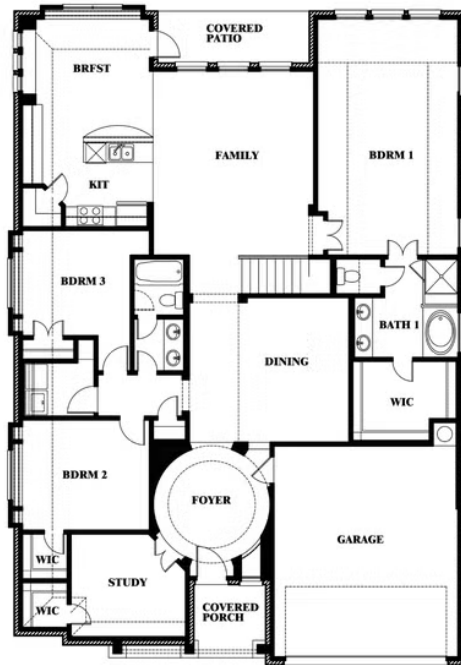

Carolina II

MOCKINGBIRD HEIGHTS

1134 S BLUEBIRD LANE, MIDLOTHIAN, TX 76065

Carolina II