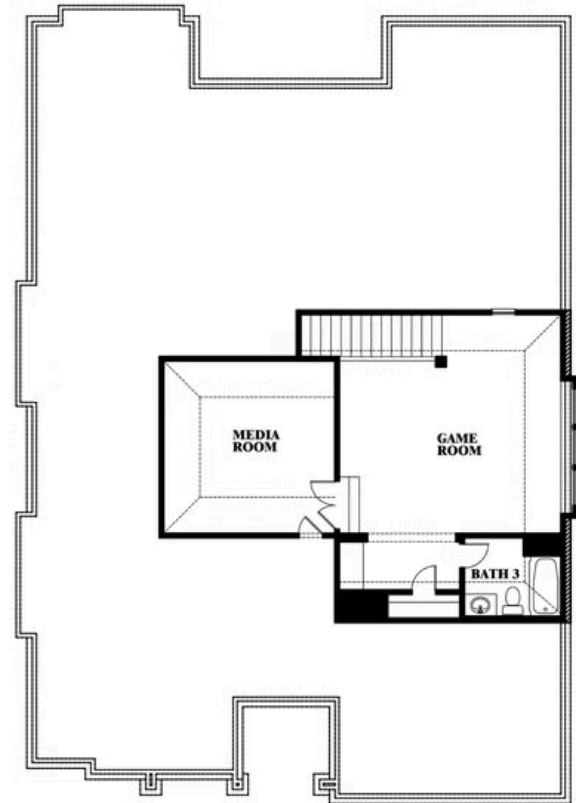

Carolina II

MOCKINGBIRD HEIGHTS

1134 S BLUEBIRD LANE, MIDLOTHIAN, TX 76065

Carolina II

This brochure is for general informational purposes and is to be used as a guide only. Changes may be made during the development process and floorplans, dimensions, fixtures, fittings, finishes and specifications are subject to change without notice. Window placement, balcony configuration, wardrobe sizes and living areas may vary slightly within each plan type. EQUAL HOUSING OPPORTUNITY

Carolina II

MOCKINGBIRD HEIGHTS

1134 S BLUEBIRD LANE, MIDLOTHIAN, TX 76065

Carolina II with Media Room

This brochure is for general informational purposes and is to be used as a guide only. Changes may be made during the development process and floorplans, dimensions, fixtures, fittings, finishes and specifications are subject to change without notice. Window placement, balcony configuration, wardrobe sizes and living areas may vary slightly within each plan type. EQUAL HOUSING OPPORTUNITY