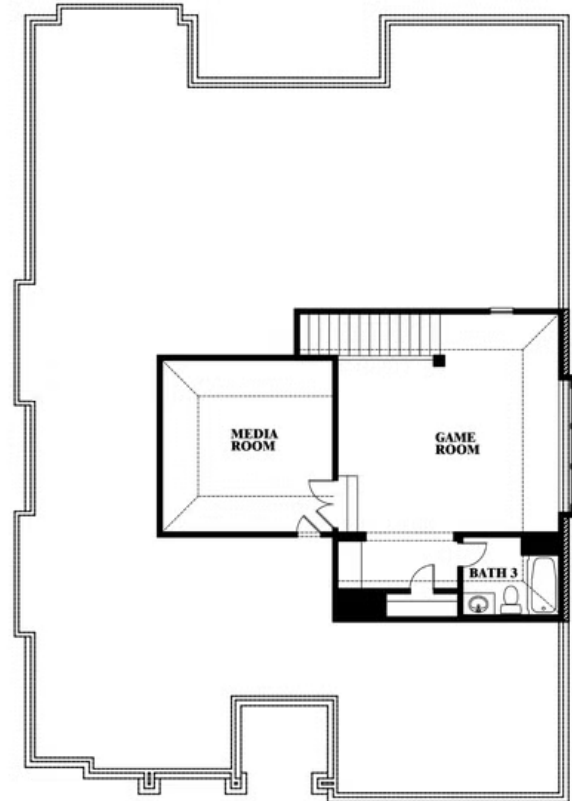

Carolina II

HOMES FROM
\$505,990

CLASSIC SERIES

MOCKINGBIRD HEIGHTS

1134 S BLUEBIRD LANE, MIDLOTHIAN, TX 76065

2,771
SQUARE FEET

3
BEDROOMS

3.0
BATHROOMS

2
CAR GARAGE

Carolina II

MOCKINGBIRD HEIGHTS

1134 S BLUEBIRD LANE, MIDLOTHIAN, TX 76065

Carolina II

This brochure is for general informational purposes and is to be used as a guide only. Changes may be made during the development process and floorplans, dimensions, fixtures, fittings, finishes and specifications are subject to change without notice. Window placement, balcony configuration, wardrobe sizes and living areas may vary slightly within each plan type. EQUAL HOUSING OPPORTUNITY

Carolina II

MOCKINGBIRD HEIGHTS

1134 S BLUEBIRD LANE, MIDLOTHIAN, TX 76065

Carolina II with Media Room

This brochure is for general informational purposes and is to be used as a guide only. Changes may be made during the development process and floorplans, dimensions, fixtures, fittings, finishes and specifications are subject to change without notice. Window placement, balcony configuration, wardrobe sizes and living areas may vary slightly within each plan type. EQUAL HOUSING OPPORTUNITY