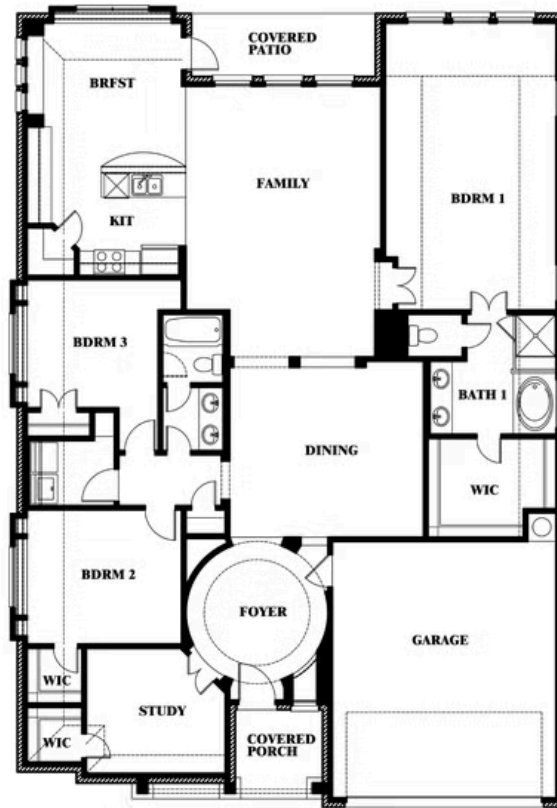

Carolina

HOMES FROM
\$None

CLASSIC SERIES

MOCKINGBIRD HEIGHTS

1134 S BLUEBIRD LANE, MIDLOTHIAN, TX 76065

2,313
SQUARE FEET

3
BEDROOMS

2.0
BATHROOMS

2
CAR GARAGE

ELEVATION E

ELEVATION F

Document generated Mar 14, 2025. Prices, plans, square footage, features and materials are subject to change at any time without notice and vary among communities. Listed prices are for informational purposes only, are not binding, and do not create any contractual obligation(s). The price of any home is dependent on numerous factors, all of which are unique to a specific home, and is not guaranteed until specified in a binding contract. Pricing of elevations and additional optional beds/baths vary per plan. Some plans require a premium homesite. Please ask the Community Manager for details. Renderings of homes are artist concepts and may not reflect exact colors and materials.

Carolina

MOCKINGBIRD HEIGHTS

1134 S BLUEBIRD LANE, MIDLOTHIAN, TX 76065

Carolina

This brochure is for general informational purposes and is to be used as a guide only. Changes may be made during the development process and floorplans, dimensions, fixtures, fittings, finishes and specifications are subject to change without notice. Window placement, balcony configuration, wardrobe sizes and living areas may vary slightly within each plan type. EQUAL HOUSING OPPORTUNITY