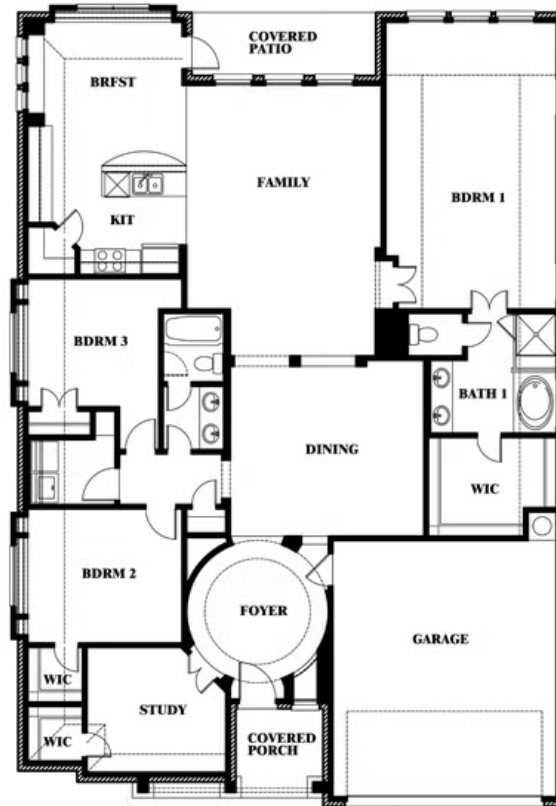

Carolina

HOMES FROM
\$465,990

CLASSIC SERIES

MOCKINGBIRD HEIGHTS

1134 S BLUEBIRD LANE, MIDLOTHIAN, TX 76065

2,313
SQUARE FEET

3
BEDROOMS

2.0
BATHROOMS

2
CAR GARAGE

ELEVATION E

ELEVATION F

Carolina

MOCKINGBIRD HEIGHTS

1134 S BLUEBIRD LANE, MIDLOTHIAN, TX 76065

Carolina

This brochure is for general informational purposes and is to be used as a guide only. Changes may be made during the development process and floorplans, dimensions, fixtures, fittings, finishes and specifications are subject to change without notice. Window placement, balcony configuration, wardrobe sizes and living areas may vary slightly within each plan type. EQUAL HOUSING OPPORTUNITY