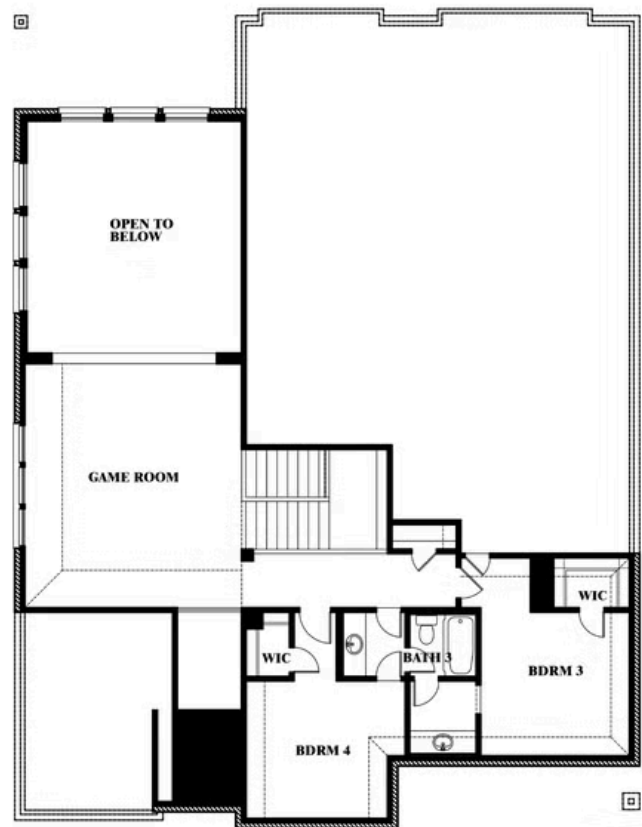

Bellflower

MOCKINGBIRD HEIGHTS

1134 S BLUEBIRD LANE, MIDLOTHIAN, TX 76065

Bellflower

This brochure is for general informational purposes and is to be used as a guide only. Changes may be made during the development process and floorplans, dimensions, fixtures, fittings, finishes and specifications are subject to change without notice. Window placement, balcony configuration, wardrobe sizes and living areas may vary slightly within each plan type. EQUAL HOUSING OPPORTUNITY