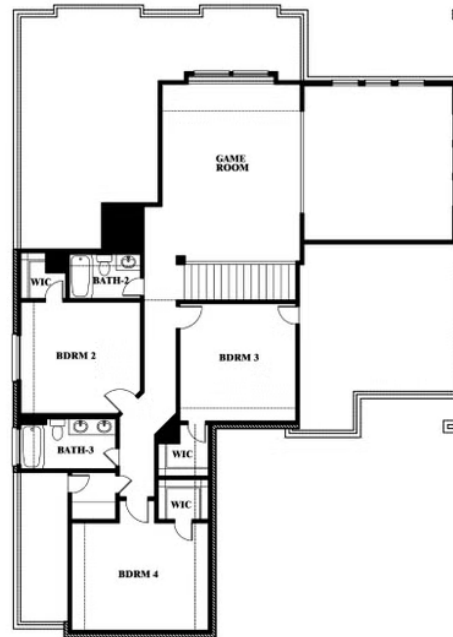

Spring Cress

MOCKINGBIRD HEIGHTS CLASSIC 80
1134 S BLUEBIRD LANE, MIDLOTHIAN, TX 76065

Spring Cress
Opt. Bed 5 & Bath 4 at Dining