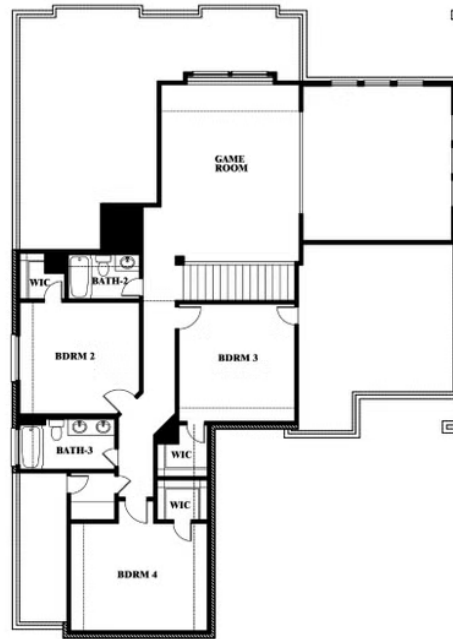

Spring Cress

MOCKINGBIRD HEIGHTS CLASSIC 80
1134 S BLUEBIRD LANE, MIDLOTHIAN, TX 76065

Spring Cress
Opt. Mini Garage at Dining