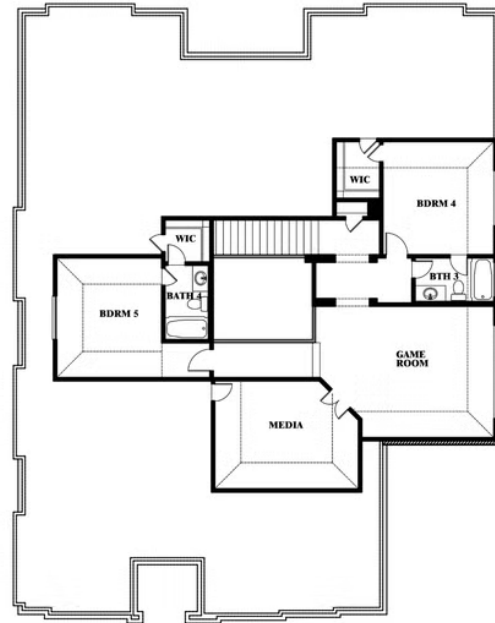

ELEVATION C

Primrose VI

MOCKINGBIRD HEIGHTS CLASSIC 80
1134 S BLUEBIRD LANE, MIDLOTHIAN, TX 76065

Primrose VI