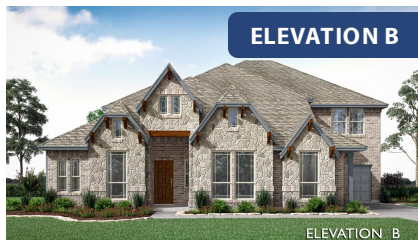

Primrose VI

HOMES FROM
\$674,990

CLASSIC SERIES

MOCKINGBIRD HEIGHTS CLASSIC 80

1134 S BLUEBIRD LANE, MIDLOTHIAN, TX 76065

4,035
SQUARE FEET

5
BEDROOMS

4.5
BATHROOMS

3
CAR GARAGE

ELEVATION A

ELEVATION B

ELEVATION B

ELEVATION C

ELEVATION C

Primrose VI

MOCKINGBIRD HEIGHTS CLASSIC 80
1134 S BLUEBIRD LANE, MIDLOTHIAN, TX 76065