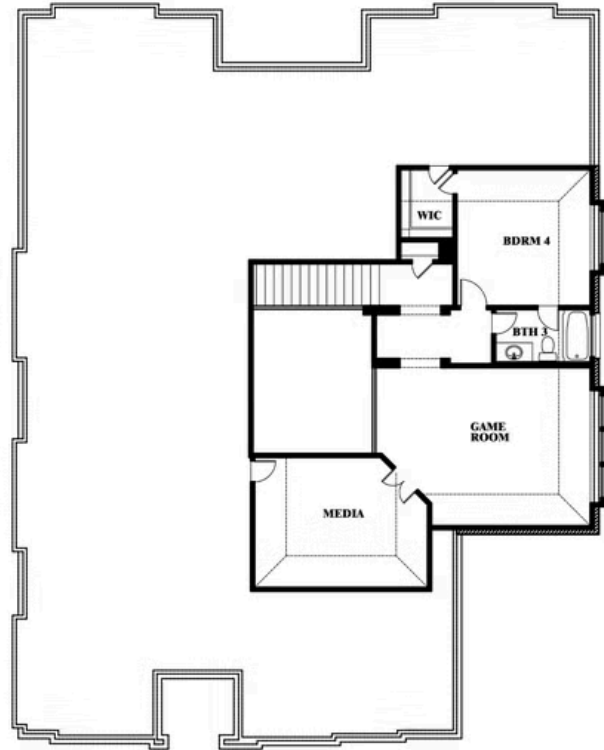

ELEVATION C

Primrose V

MOCKINGBIRD HEIGHTS CLASSIC 80

1134 S BLUEBIRD LANE, MIDLOTHIAN, TX 76065

Primrose V

This brochure is for general informational purposes and is to be used as a guide only. Changes may be made during the development process and floorplans, dimensions, fixtures, fittings, finishes and specifications are subject to change without notice. Window placement, balcony configuration, wardrobe sizes and living areas may vary slightly within each plan type. EQUAL HOUSING OPPORTUNITY