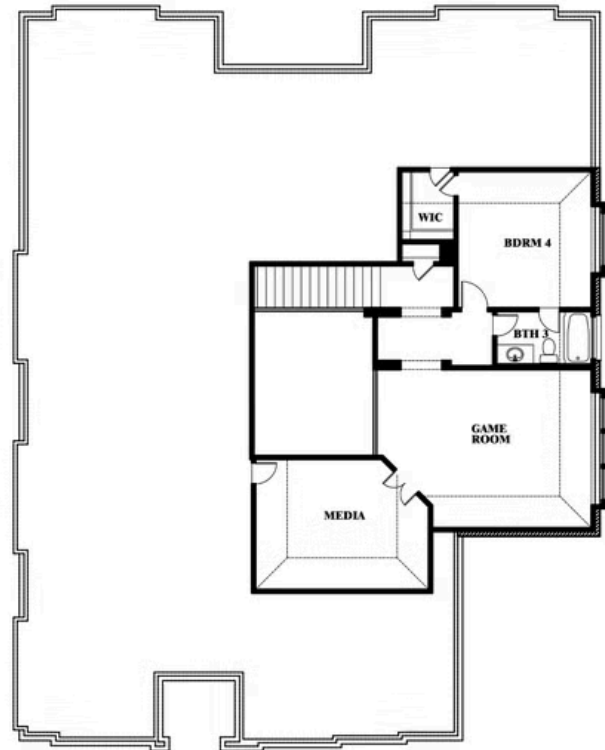

Primrose V

MOCKINGBIRD HEIGHTS CLASSIC 80

1134 S BLUEBIRD LANE, MIDLOTHIAN, TX 76065

Primrose V

This brochure is for general informational purposes and is to be used as a guide only. Changes may be made during the development process and floorplans, dimensions, fixtures, fittings, finishes and specifications are subject to change without notice. Window placement, balcony configuration, wardrobe sizes and living areas may vary slightly within each plan type. EQUAL HOUSING OPPORTUNITY

Document generated Mar 14, 2025. Prices, plans, square footage, features and materials are subject to change at any time without notice and vary among communities. Listed prices are for informational purposes only, are not binding, and do not create any contractual obligation(s). The price of any home is dependent on numerous factors, all of which are unique to a specific home, and is not guaranteed until specified in a binding contract. Pricing of elevations and additional optional beds/baths vary per plan. Some plans require a premium homesite. Please ask the Community Manager for details. Renderings of homes are artist concepts and may not reflect exact colors and materials.