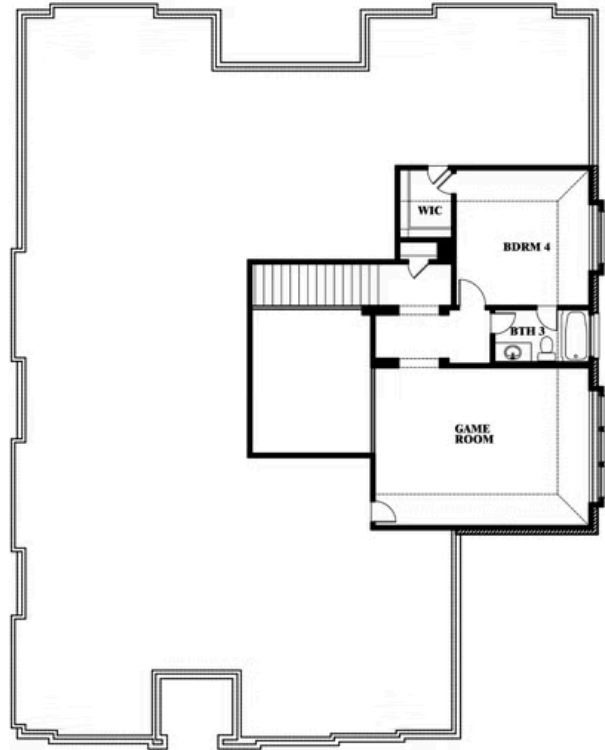

ELEVATION C

Primrose IV

MOCKINGBIRD HEIGHTS CLASSIC 80
1134 S BLUEBIRD LANE, MIDLOTHIAN, TX 76065

Primrose IV

This brochure is for general informational purposes and is to be used as a guide only. Changes may be made during the development process and floorplans, dimensions, fixtures, fittings, finishes and specifications are subject to change without notice. Window placement, balcony configuration, wardrobe sizes and living areas may vary slightly within each plan type. EQUAL HOUSING OPPORTUNITY