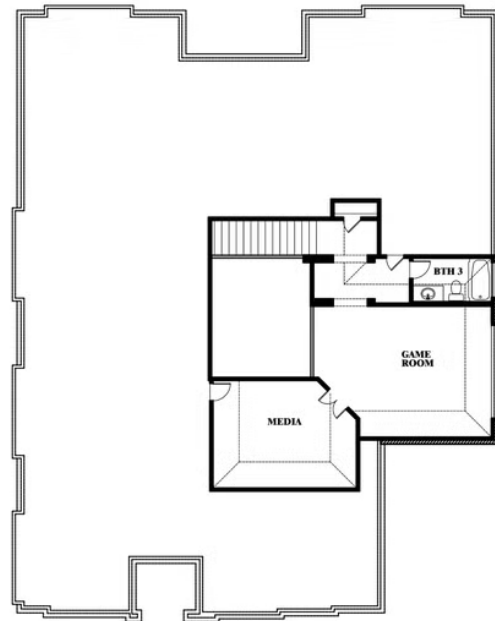

ELEVATION C

ELEVATION C

Primrose III

MOCKINGBIRD HEIGHTS CLASSIC 80
1134 S BLUEBIRD LANE, MIDLOTHIAN, TX 76065

Primrose III