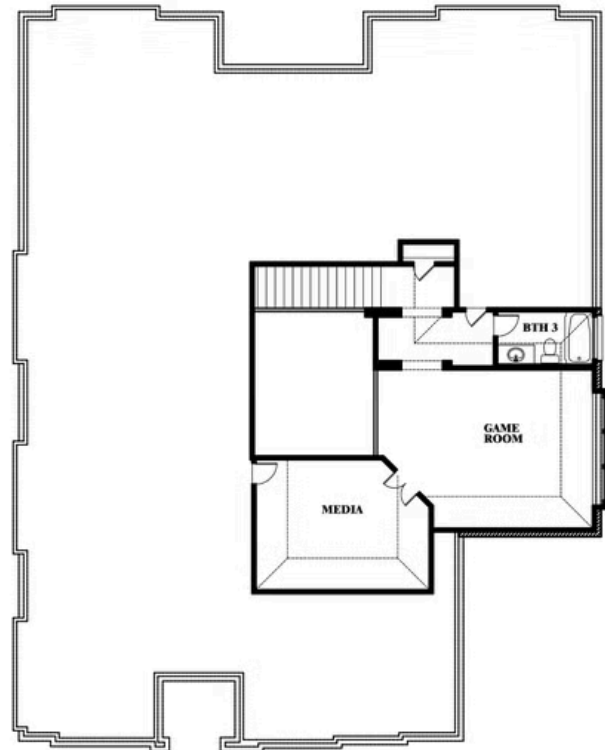

Primrose III

HOMES FROM
\$630,990

CLASSIC SERIES

MOCKINGBIRD HEIGHTS CLASSIC 80

1134 S BLUEBIRD LANE, MIDLOTHIAN, TX 76065

3,483
SQUARE FEET

3
BEDROOMS

3.5
BATHROOMS

3
CAR GARAGE

ELEVATION A

ELEVATION B

ELEVATION B

ELEVATION C

ELEVATION C

Primrose III

MOCKINGBIRD HEIGHTS CLASSIC 80

1134 S BLUEBIRD LANE, MIDLOTHIAN, TX 76065

Primrose III

This brochure is for general informational purposes and is to be used as a guide only. Changes may be made during the development process and floorplans, dimensions, fixtures, fittings, finishes and specifications are subject to change without notice. Window placement, balcony configuration, wardrobe sizes and living areas may vary slightly within each plan type. EQUAL HOUSING OPPORTUNITY