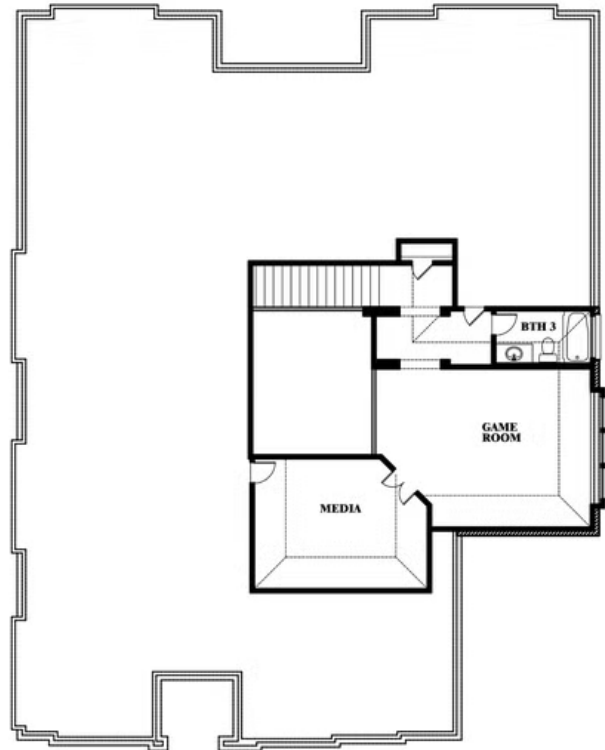

Primrose III

HOMES FROM
\$630,990

CLASSIC SERIES

MOCKINGBIRD HEIGHTS CLASSIC 80

1134 S BLUEBIRD LANE, MIDLOTHIAN, TX 76065

3,483
SQUARE FEET

3
BEDROOMS

3.5
BATHROOMS

3
CAR GARAGE

ELEVATION A

ELEVATION B

ELEVATION B

ELEVATION C

ELEVATION C

Primrose III

MOCKINGBIRD HEIGHTS CLASSIC 80
1134 S BLUEBIRD LANE, MIDLOTHIAN, TX 76065

Primrose III

This brochure is for general informational purposes and is to be used as a guide only. Changes may be made during the development process and floorplans, dimensions, fixtures, fittings, finishes and specifications are subject to change without notice. Window placement, balcony configuration, wardrobe sizes and living areas may vary slightly within each plan type. EQUAL HOUSING OPPORTUNITY