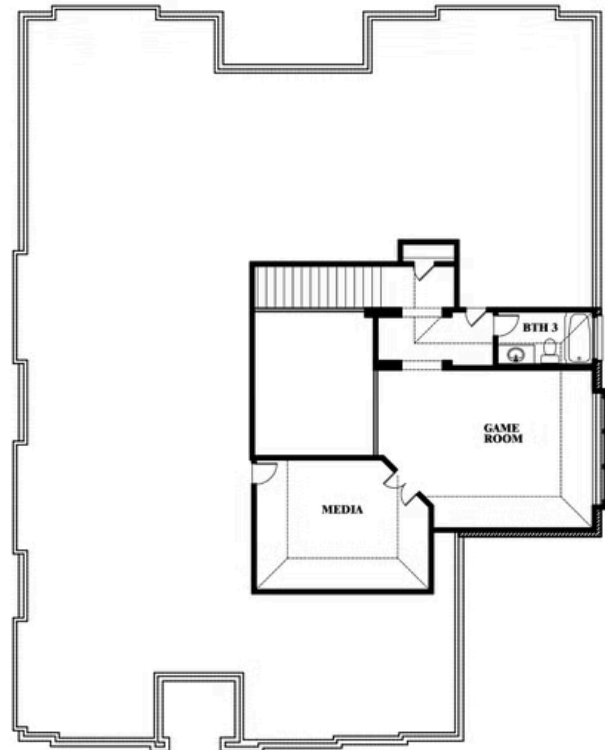

Primrose III

MOCKINGBIRD HEIGHTS CLASSIC 80

1134 S BLUEBIRD LANE, MIDLOTHIAN, TX 76065

Primrose III

This brochure is for general informational purposes and is to be used as a guide only. Changes may be made during the development process and floorplans, dimensions, fixtures, fittings, finishes and specifications are subject to change without notice. Window placement, balcony configuration, wardrobe sizes and living areas may vary slightly within each plan type. EQUAL HOUSING OPPORTUNITY