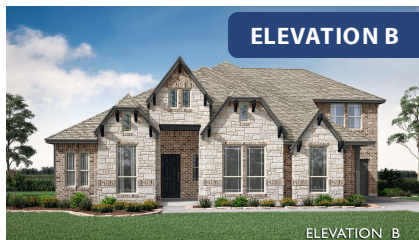

Primrose II

HOMES FROM
\$620,990

CLASSIC SERIES

MOCKINGBIRD HEIGHTS CLASSIC 80

1134 S BLUEBIRD LANE, MIDLOTHIAN, TX 76065

3,299
SQUARE FEET

3
BEDROOMS

3.5
BATHROOMS

3
CAR GARAGE

ELEVATION A

ELEVATION B

ELEVATION B

ELEVATION C

ELEVATION C

Primrose II

MOCKINGBIRD HEIGHTS CLASSIC 80
1134 S BLUEBIRD LANE, MIDLOTHIAN, TX 76065