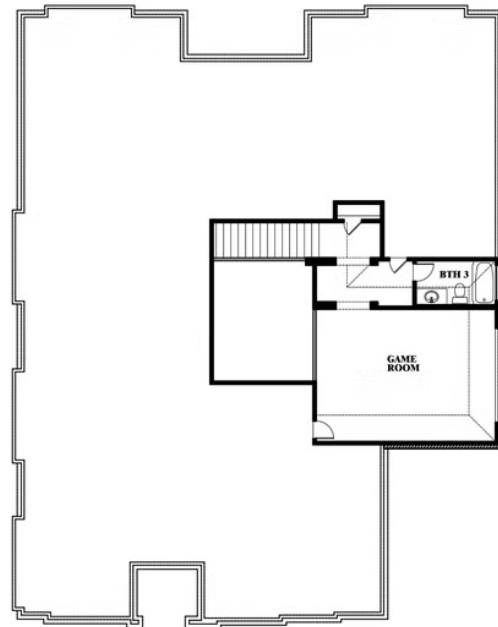

ELEVATION C

Primrose II

MOCKINGBIRD HEIGHTS CLASSIC 80
1134 S BLUEBIRD LANE, MIDLOTHIAN, TX 76065

Primrose II