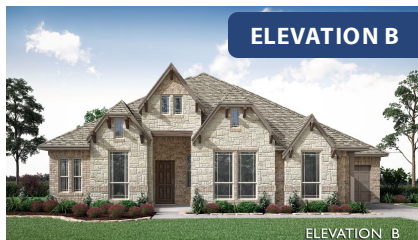

Primrose

HOMES FROM
\$576,990

CLASSIC SERIES

MOCKINGBIRD HEIGHTS CLASSIC 80

1134 S BLUEBIRD LANE, MIDLOTHIAN, TX 76065

2,795
SQUARE FEET

3
BEDROOMS

2.5
BATHROOMS

3
CAR GARAGE

ELEVATION A

ELEVATION B

ELEVATION B

ELEVATION C

ELEVATION C

Primrose

MOCKINGBIRD HEIGHTS CLASSIC 80