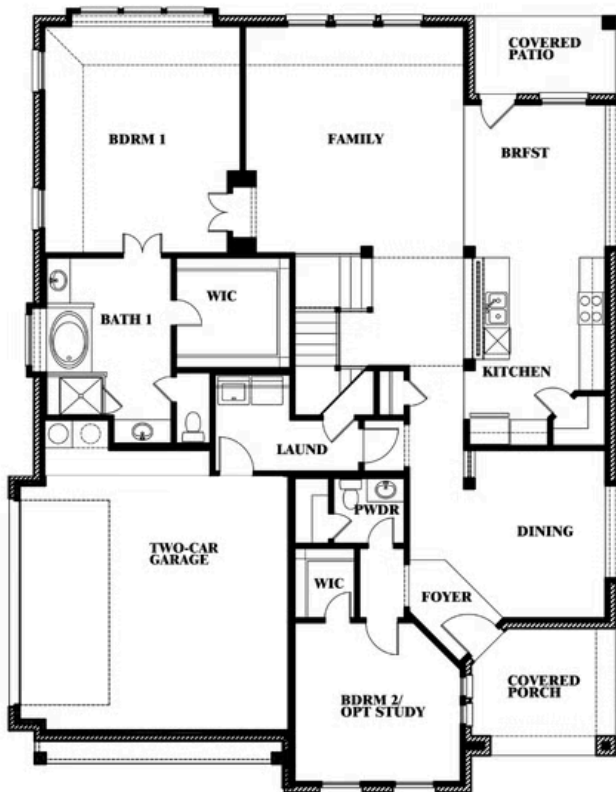

Magnolia Side Entry

HOMES FROM
\$564,990

CLASSIC SERIES

MOCKINGBIRD HEIGHTS CLASSIC 80

1134 S BLUEBIRD LANE, MIDLOTHIAN, TX 76065

3,187
SQUARE FEET

4
BEDROOMS

2.5
BATHROOMS

2
CAR GARAGE

ELEVATION R

ELEVATION S

ELEVATION S

ELEVATION T

ELEVATION T

Document generated Dec 3, 2024. Prices, plans, square footage, features and materials are subject to change at any time without notice and vary among communities. Listed prices are for informational purposes only, are not binding, and do not create any contractual obligation(s). The price of any home is dependent on numerous factors, all of which are unique to a specific home, and is not guaranteed until specified in a binding contract. Pricing of elevations and additional optional beds/baths vary per plan. Some plans require a premium homesite. Please ask the Community Manager for details. Renderings of homes are artist concepts and may not reflect exact colors and materials.

Magnolia Side Entry

MOCKINGBIRD HEIGHTS CLASSIC 80
1134 S BLUEBIRD LANE, MIDLOTHIAN, TX 76065

Magnolia Side Entry

This brochure is for general informational purposes and is to be used as a guide only. Changes may be made during the development process and floorplans, dimensions, fixtures, fittings, finishes and specifications are subject to change without notice. Window placement, balcony configuration, wardrobe sizes and living areas may vary slightly within each plan type. EQUAL HOUSING OPPORTUNITY