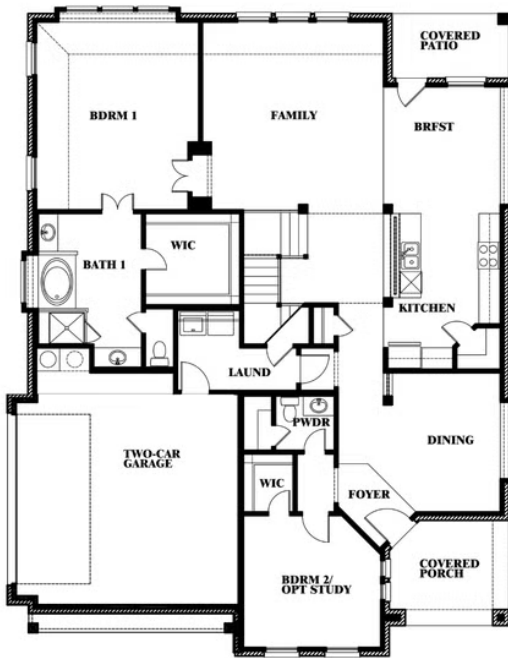

Magnolia Side Entry

MOCKINGBIRD HEIGHTS CLASSIC 80
1134 S BLUEBIRD LANE, MIDLOTHIAN, TX 76065

Magnolia Side Entry