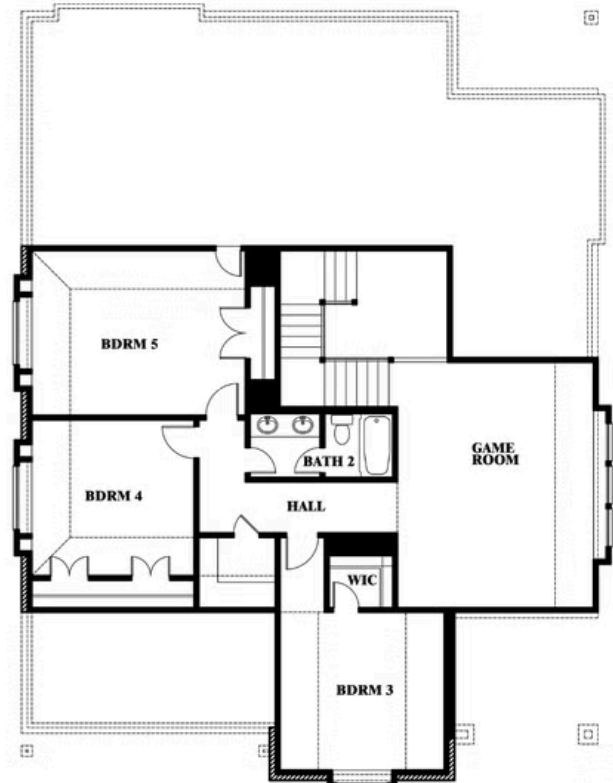

Magnolia Side Entry

HOMES FROM
\$564,990

CLASSIC SERIES

MOCKINGBIRD HEIGHTS CLASSIC 80

1134 S BLUEBIRD LANE, MIDLOTHIAN, TX 76065

3,187
SQUARE FEET

4
BEDROOMS

2.5
BATHROOMS

2
CAR GARAGE

ELEVATION R

ELEVATION S

ELEVATION S

ELEVATION T

ELEVATION T

Document generated Dec 3, 2024. Prices, plans, square footage, features and materials are subject to change at any time without notice and vary among communities. Listed prices are for informational purposes only, are not binding, and do not create any contractual obligation(s). The price of any home is dependent on numerous factors, all of which are unique to a specific home, and is not guaranteed until specified in a binding contract. Pricing of elevations and additional optional beds/baths vary per plan. Some plans require a premium homesite. Please ask the Community Manager for details. Renderings of homes are artist concepts and may not reflect exact colors and materials.

Magnolia Side Entry

MOCKINGBIRD HEIGHTS CLASSIC 80
1134 S BLUEBIRD LANE, MIDLOTHIAN, TX 76065

Magnolia Side Entry

This brochure is for general informational purposes and is to be used as a guide only. Changes may be made during the development process and floorplans, dimensions, fixtures, fittings, finishes and specifications are subject to change without notice. Window placement, balcony configuration, wardrobe sizes and living areas may vary slightly within each plan type. EQUAL HOUSING OPPORTUNITY