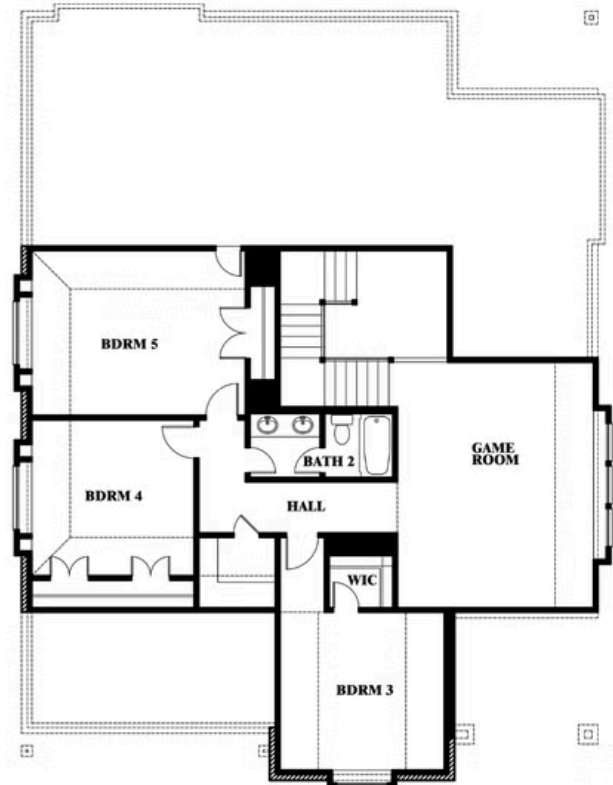

Magnolia Side Entry

HOMES FROM
\$564,990

CLASSIC SERIES

MOCKINGBIRD HEIGHTS CLASSIC 80

1134 S BLUEBIRD LANE, MIDLOTHIAN, TX 76065

3,187
SQUARE FEET

4
BEDROOMS

2.5
BATHROOMS

2
CAR GARAGE

ELEVATION R

ELEVATION S

ELEVATION S

ELEVATION T

ELEVATION T

Document generated Mar 14, 2025. Prices, plans, square footage, features and materials are subject to change at any time without notice and vary among communities. Listed prices are for informational purposes only, are not binding, and do not create any contractual obligation(s). The price of any home is dependent on numerous factors, all of which are unique to a specific home, and is not guaranteed until specified in a binding contract. Pricing of elevations and additional optional beds/baths vary per plan. Some plans require a premium homesite. Please ask the Community Manager for details. Renderings of homes are artist concepts and may not reflect exact colors and materials.

Magnolia Side Entry

MOCKINGBIRD HEIGHTS CLASSIC 80
1134 S BLUEBIRD LANE, MIDLOTHIAN, TX 76065

Magnolia Side Entry

This brochure is for general informational purposes and is to be used as a guide only. Changes may be made during the development process and floorplans, dimensions, fixtures, fittings, finishes and specifications are subject to change without notice. Window placement, balcony configuration, wardrobe sizes and living areas may vary slightly within each plan type. EQUAL HOUSING OPPORTUNITY