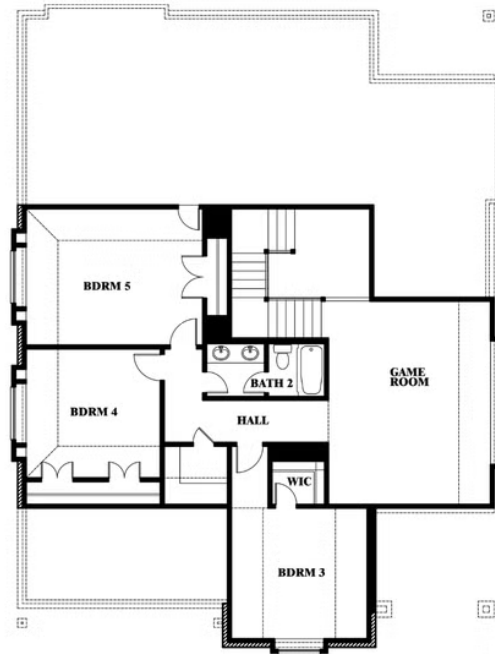

ELEVATION T

Magnolia Side Entry

MOCKINGBIRD HEIGHTS CLASSIC 80
1134 S BLUEBIRD LANE, MIDLOTHIAN, TX 76065

Magnolia Side Entry