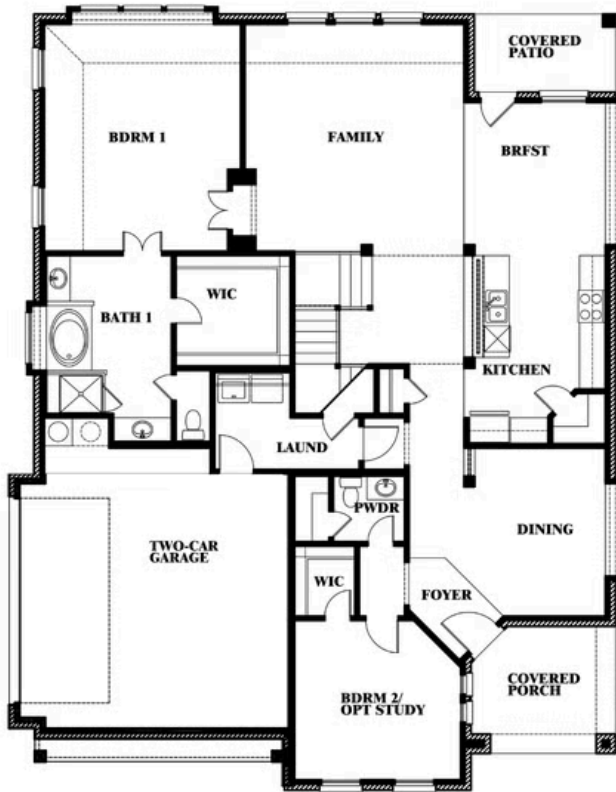

Magnolia Side Entry

HOMES FROM
\$564,990

CLASSIC SERIES

MOCKINGBIRD HEIGHTS CLASSIC 80

1134 S BLUEBIRD LANE, MIDLOTHIAN, TX 76065

3,187
SQUARE FEET

4
BEDROOMS

2.5
BATHROOMS

2
CAR GARAGE

ELEVATION R

ELEVATION S

ELEVATION S

ELEVATION T

ELEVATION T

Document generated Mar 14, 2025. Prices, plans, square footage, features and materials are subject to change at any time without notice and vary among communities. Listed prices are for informational purposes only, are not binding, and do not create any contractual obligation(s). The price of any home is dependent on numerous factors, all of which are unique to a specific home, and is not guaranteed until specified in a binding contract. Pricing of elevations and additional optional beds/baths vary per plan. Some plans require a premium homesite. Please ask the Community Manager for details. Renderings of homes are artist concepts and may not reflect exact colors and materials.

Magnolia Side Entry

MOCKINGBIRD HEIGHTS CLASSIC 80
1134 S BLUEBIRD LANE, MIDLOTHIAN, TX 76065

Magnolia Side Entry

This brochure is for general informational purposes and is to be used as a guide only. Changes may be made during the development process and floorplans, dimensions, fixtures, fittings, finishes and specifications are subject to change without notice. Window placement, balcony configuration, wardrobe sizes and living areas may vary slightly within each plan type. EQUAL HOUSING OPPORTUNITY