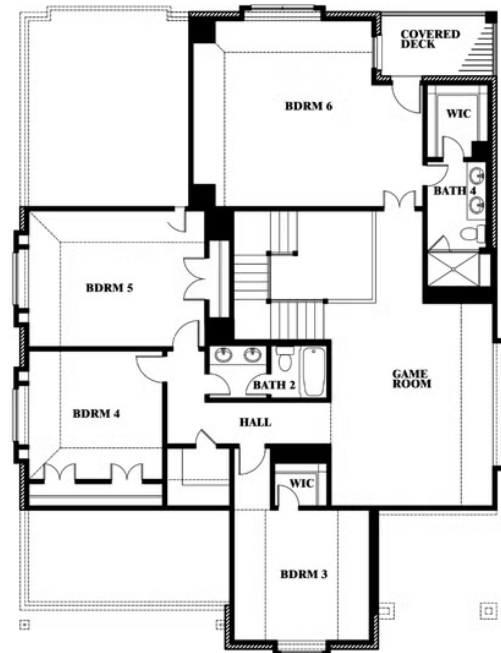

ELEVATION T

Magnolia III Side Entry

MOCKINGBIRD HEIGHTS CLASSIC 80
1134 S BLUEBIRD LANE, MIDLOTHIAN, TX 76065

Magnolia III Side Entry