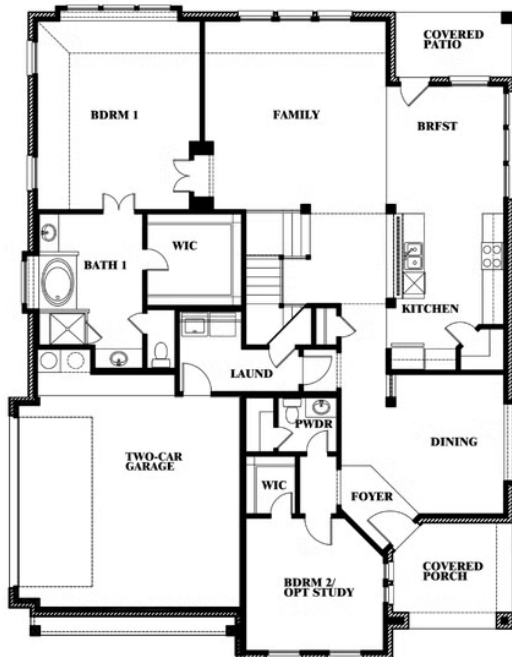

Magnolia III Side Entry

MOCKINGBIRD HEIGHTS CLASSIC 80
1134 S BLUEBIRD LANE, MIDLOTHIAN, TX 76065

Magnolia III Side Entry