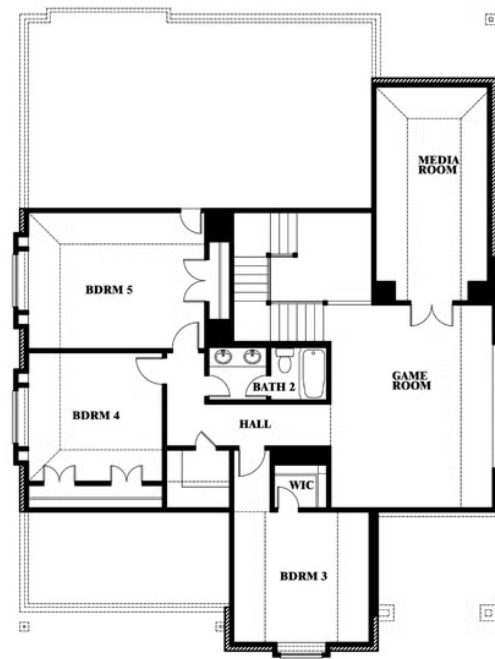

ELEVATION T

Magnolia II Side Entry

MOCKINGBIRD HEIGHTS CLASSIC 80
1134 S BLUEBIRD LANE, MIDLOTHIAN, TX 76065

Magnolia II Side Entry