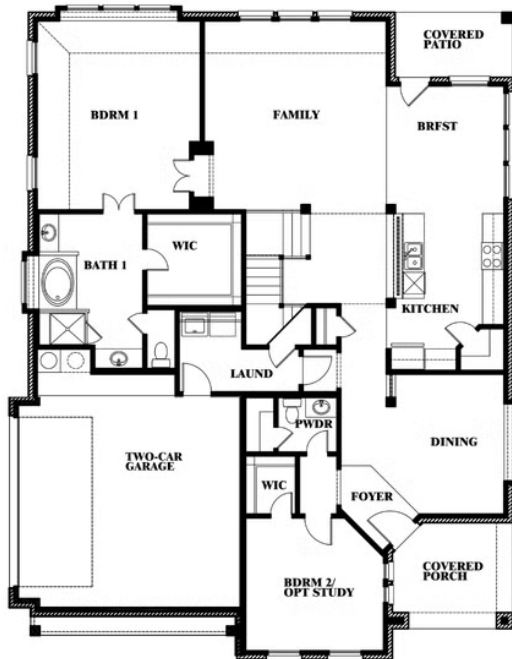

Magnolia II Side Entry

MOCKINGBIRD HEIGHTS CLASSIC 80
1134 S BLUEBIRD LANE, MIDLOTHIAN, TX 76065

Magnolia II Side Entry