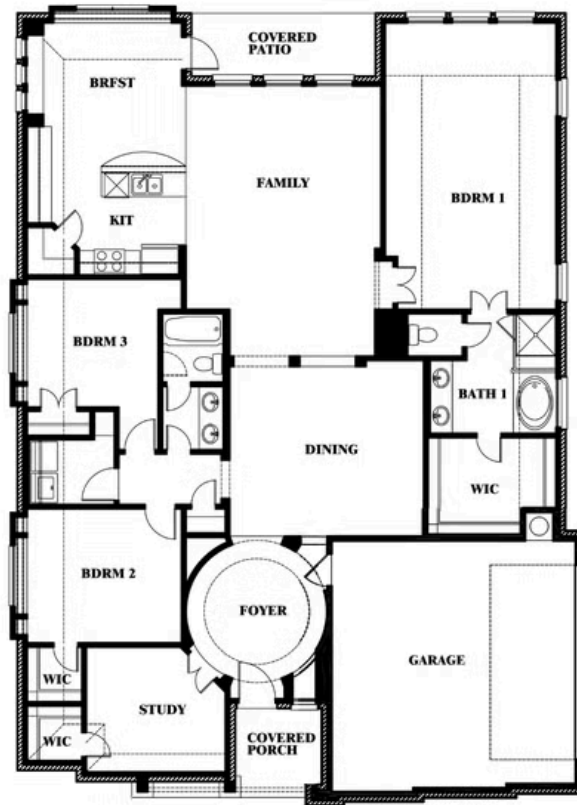

Carolina Side Entry

HOMES FROM
\$504,990

CLASSIC SERIES

MOCKINGBIRD HEIGHTS CLASSIC 80

1134 S BLUEBIRD LANE, MIDLOTHIAN, TX 76065

2,319
SQUARE FEET

3
BEDROOMS

2.0
BATHROOMS

2
CAR GARAGE

ELEVATION R

ELEVATION S

ELEVATION S

ELEVATION T

ELEVATION T

Document generated Mar 31, 2025. Prices, plans, square footage, features and materials are subject to change at any time without notice and vary among communities. Listed prices are for informational purposes only, are not binding, and do not create any contractual obligation(s). The price of any home is dependent on numerous factors, all of which are unique to a specific home, and is not guaranteed until specified in a binding contract. Pricing of elevations and additional optional beds/baths vary per plan. Some plans require a premium homesite. Please ask the Community Manager for details. Renderings of homes are artist concepts and may not reflect exact colors and materials.

Carolina Side Entry

MOCKINGBIRD HEIGHTS CLASSIC 80
1134 S BLUEBIRD LANE, MIDLOTHIAN, TX 76065

CAROLINA SIDE ENTRY FLOOR PLAN

Carolina Side Entry

This brochure is for general informational purposes and is to be used as a guide only. Changes may be made during the development process and floorplans, dimensions, fixtures, fittings, finishes and specifications are subject to change without notice. Window placement, balcony configuration, wardrobe sizes and living areas may vary slightly within each plan type. EQUAL HOUSING OPPORTUNITY