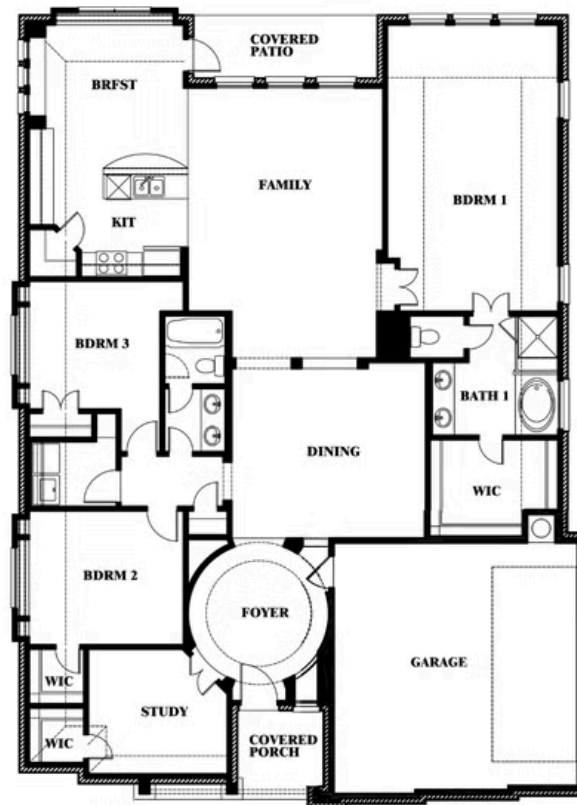

Carolina Side Entry

MOCKINGBIRD HEIGHTS CLASSIC 80
1134 S BLUEBIRD LANE, MIDLOTHIAN, TX 76065

CAROLINA SIDE ENTRY FLOOR PLAN

Carolina Side Entry

This brochure is for general informational purposes and is to be used as a guide only. Changes may be made during the development process and floorplans, dimensions, fixtures, fittings, finishes and specifications are subject to change without notice. Window placement, balcony configuration, wardrobe sizes and living areas may vary slightly within each plan type. EQUAL HOUSING OPPORTUNITY