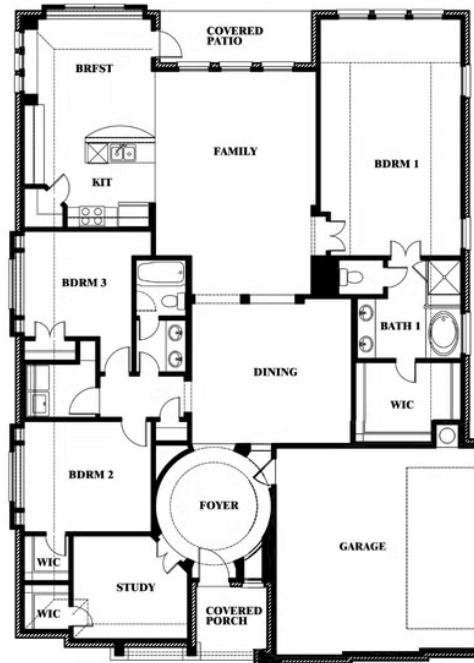

Carolina Side Entry

MOCKINGBIRD HEIGHTS CLASSIC 80
1134 S BLUEBIRD LANE, MIDLOTHIAN, TX 76065

CAROLINA SIDE ENTRY FLOOR PLAN

Carolina Side Entry