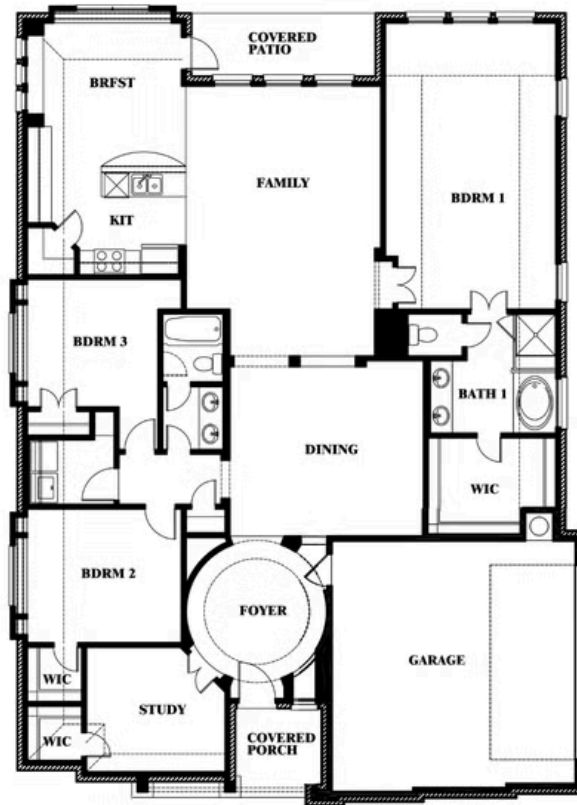

Carolina Side Entry

HOMES FROM
\$504,990

CLASSIC SERIES

MOCKINGBIRD HEIGHTS CLASSIC 80

1134 S BLUEBIRD LANE, MIDLOTHIAN, TX 76065

2,319
SQUARE FEET

3
BEDROOMS

2.0
BATHROOMS

2
CAR GARAGE

ELEVATION R

ELEVATION S

ELEVATION S

ELEVATION T

ELEVATION T

Carolina Side Entry

MOCKINGBIRD HEIGHTS CLASSIC 80
1134 S BLUEBIRD LANE, MIDLOTHIAN, TX 76065

CAROLINA SIDE ENTRY FLOOR PLAN

Carolina Side Entry

This brochure is for general informational purposes and is to be used as a guide only. Changes may be made during the development process and floorplans, dimensions, fixtures, fittings, finishes and specifications are subject to change without notice. Window placement, balcony configuration, wardrobe sizes and living areas may vary slightly within each plan type. EQUAL HOUSING OPPORTUNITY