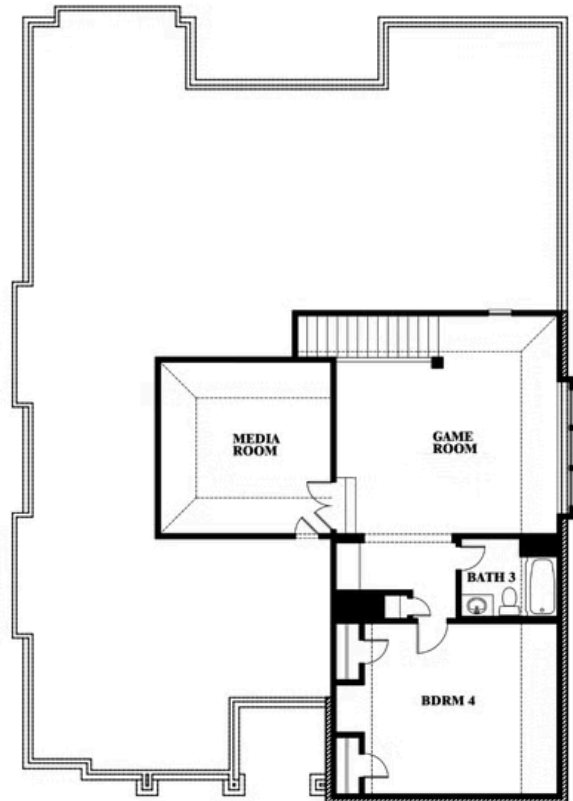

Carolina IV Side Entry

HOMES FROM
\$567,990

CLASSIC SERIES

MOCKINGBIRD HEIGHTS CLASSIC 80

1134 S BLUEBIRD LANE, MIDLOTHIAN, TX 76065

3,258
SQUARE FEET

4
BEDROOMS

3.0
BATHROOMS

2
CAR GARAGE

ELEVATION T

ELEVATION S

ELEVATION S

ELEVATION R

ELEVATION R

Carolina IV Side Entry

MOCKINGBIRD HEIGHTS CLASSIC 80
1134 S BLUEBIRD LANE, MIDLOTHIAN, TX 76065

Carolina IV Side Entry

This brochure is for general informational purposes and is to be used as a guide only. Changes may be made during the development process and floorplans, dimensions, fixtures, fittings, finishes and specifications are subject to change without notice. Window placement, balcony configuration, wardrobe sizes and living areas may vary slightly within each plan type. EQUAL HOUSING OPPORTUNITY