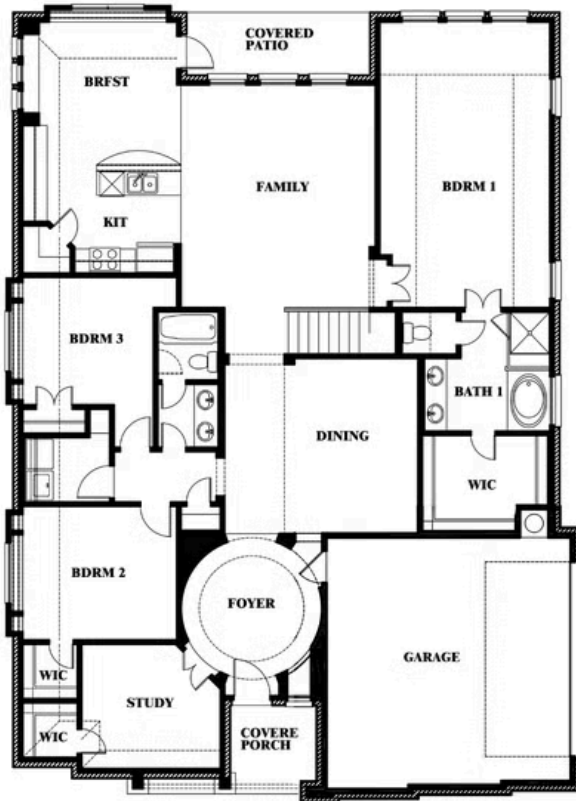

Carolina IV Side Entry

HOMES FROM
\$567,990

CLASSIC SERIES

MOCKINGBIRD HEIGHTS CLASSIC 80

1134 S BLUEBIRD LANE, MIDLOTHIAN, TX 76065

3,258
SQUARE FEET

4
BEDROOMS

3.0
BATHROOMS

2
CAR GARAGE

ELEVATION T

ELEVATION S

ELEVATION S

ELEVATION R

ELEVATION R

Document generated Mar 14, 2025. Prices, plans, square footage, features and materials are subject to change at any time without notice and vary among communities. Listed prices are for informational purposes only, are not binding, and do not create any contractual obligation(s). The price of any home is dependent on numerous factors, all of which are unique to a specific home, and is not guaranteed until specified in a binding contract. Pricing of elevations and additional optional beds/baths vary per plan. Some plans require a premium homesite. Please ask the Community Manager for details. Renderings of homes are artist concepts and may not reflect exact colors and materials.

Carolina IV Side Entry

MOCKINGBIRD HEIGHTS CLASSIC 80
1134 S BLUEBIRD LANE, MIDLOTHIAN, TX 76065

Carolina IV Side Entry

This brochure is for general informational purposes and is to be used as a guide only. Changes may be made during the development process and floorplans, dimensions, fixtures, fittings, finishes and specifications are subject to change without notice. Window placement, balcony configuration, wardrobe sizes and living areas may vary slightly within each plan type. EQUAL HOUSING OPPORTUNITY