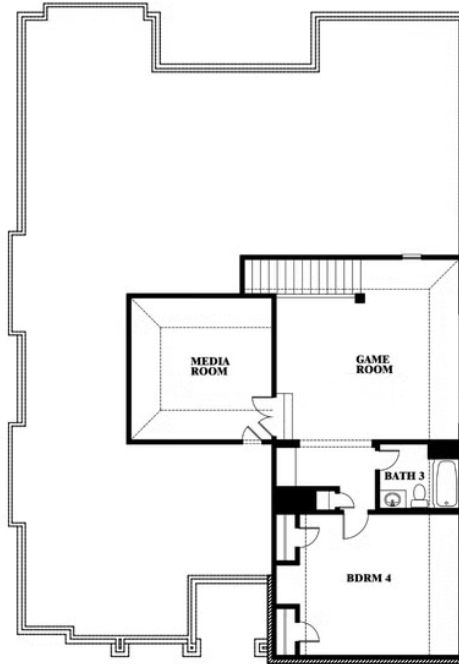

ELEVATION R

Carolina IV Side Entry

MOCKINGBIRD HEIGHTS CLASSIC 80
1134 S BLUEBIRD LANE, MIDLOTHIAN, TX 76065

Carolina IV Side Entry