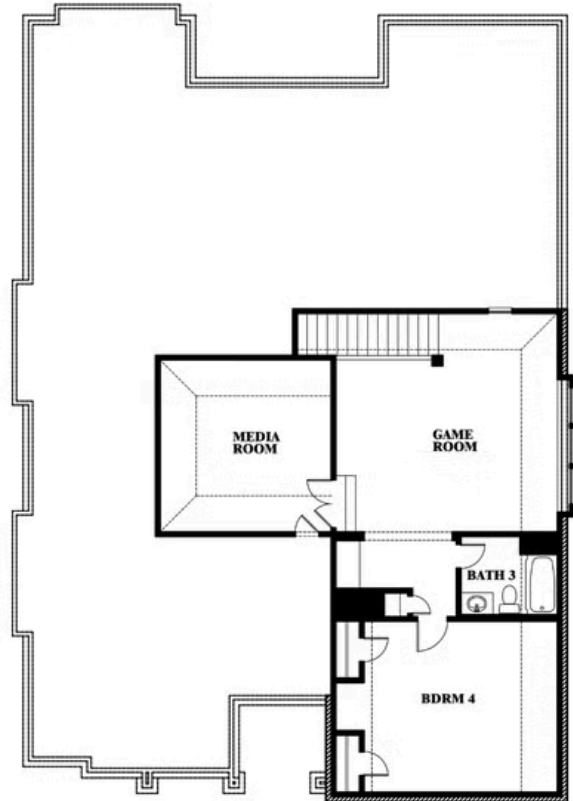

Carolina IV Side Entry

HOMES FROM
\$567,990

CLASSIC SERIES

MOCKINGBIRD HEIGHTS CLASSIC 80

1134 S BLUEBIRD LANE, MIDLOTHIAN, TX 76065

3,258
SQUARE FEET

4
BEDROOMS

3.0
BATHROOMS

2
CAR GARAGE

ELEVATION T

ELEVATION S

ELEVATION S

ELEVATION R

ELEVATION R

Document generated Mar 14, 2025. Prices, plans, square footage, features and materials are subject to change at any time without notice and vary among communities. Listed prices are for informational purposes only, are not binding, and do not create any contractual obligation(s). The price of any home is dependent on numerous factors, all of which are unique to a specific home, and is not guaranteed until specified in a binding contract. Pricing of elevations and additional optional beds/baths vary per plan. Some plans require a premium homesite. Please ask the Community Manager for details. Renderings of homes are artist concepts and may not reflect exact colors and materials.

Carolina IV Side Entry

MOCKINGBIRD HEIGHTS CLASSIC 80
1134 S BLUEBIRD LANE, MIDLOTHIAN, TX 76065

Carolina IV Side Entry

This brochure is for general informational purposes and is to be used as a guide only. Changes may be made during the development process and floorplans, dimensions, fixtures, fittings, finishes and specifications are subject to change without notice. Window placement, balcony configuration, wardrobe sizes and living areas may vary slightly within each plan type. EQUAL HOUSING OPPORTUNITY