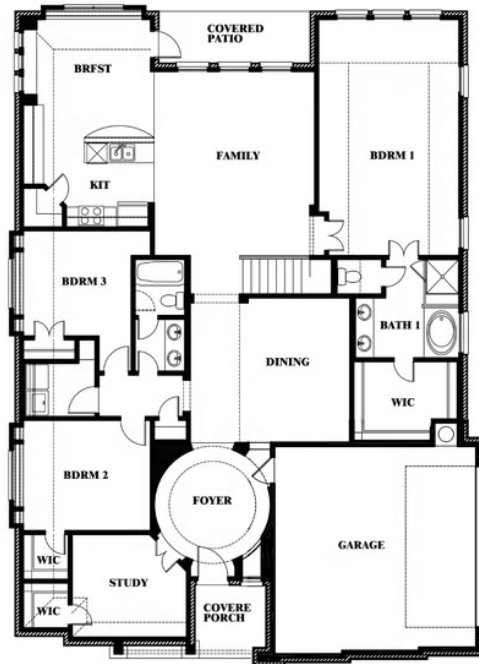

Carolina IV Side Entry

MOCKINGBIRD HEIGHTS CLASSIC 80
1134 S BLUEBIRD LANE, MIDLOTHIAN, TX 76065

Carolina IV Side Entry