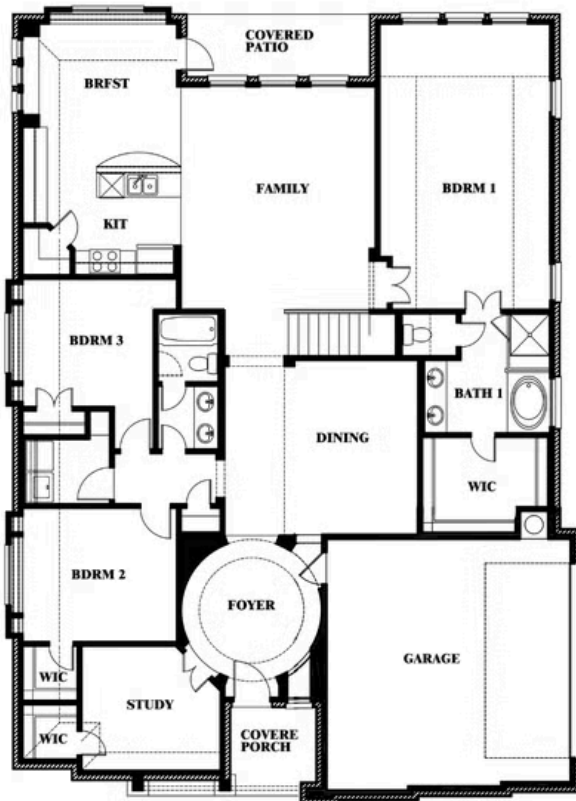

Carolina III Side Entry

HOMES FROM
\$557,990

CLASSIC SERIES

MOCKINGBIRD HEIGHTS CLASSIC 80

1134 S BLUEBIRD LANE, MIDLOTHIAN, TX 76065

3,042
SQUARE FEET

4
BEDROOMS

3.0
BATHROOMS

2
CAR GARAGE

ELEVATION R

ELEVATION T

ELEVATION T

ELEVATION S

Document generated Mar 14, 2025. Prices, plans, square footage, features and materials are subject to change at any time without notice and vary among communities. Listed prices are for informational purposes only, are not binding, and do not create any contractual obligation(s). The price of any home is dependent on numerous factors, all of which are unique to a specific home, and is not guaranteed until specified in a binding contract. Pricing of elevations and additional optional beds/baths vary per plan. Some plans require a premium homesite. Please ask the Community Manager for details. Renderings of homes are artist concepts and may not reflect exact colors and materials.

Carolina III Side Entry

MOCKINGBIRD HEIGHTS CLASSIC 80
1134 S BLUEBIRD LANE, MIDLOTHIAN, TX 76065

Carolina III Side Entry

This brochure is for general informational purposes and is to be used as a guide only. Changes may be made during the development process and floorplans, dimensions, fixtures, fittings, finishes and specifications are subject to change without notice. Window placement, balcony configuration, wardrobe sizes and living areas may vary slightly within each plan type. EQUAL HOUSING OPPORTUNITY