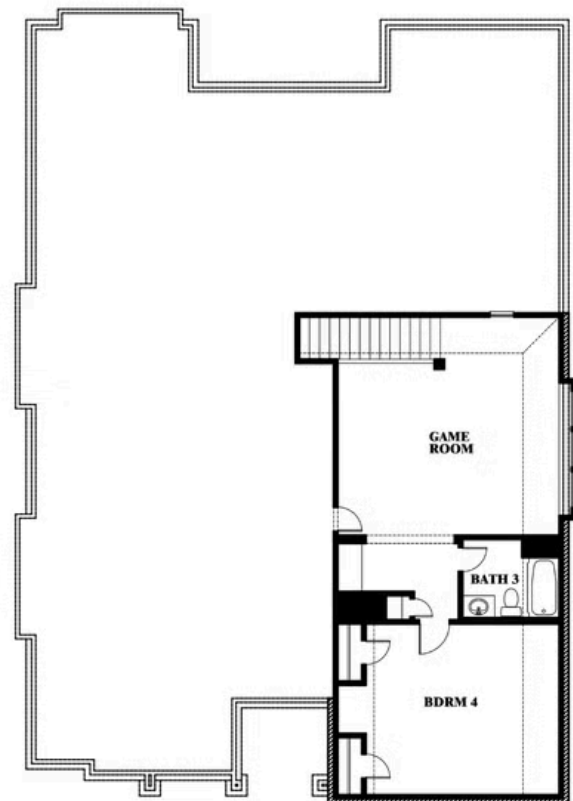

Carolina III Side Entry

HOMES FROM
\$557,990

CLASSIC SERIES

MOCKINGBIRD HEIGHTS CLASSIC 80

1134 S BLUEBIRD LANE, MIDLOTHIAN, TX 76065

3,042
SQUARE FEET

4
BEDROOMS

3.0
BATHROOMS

2
CAR GARAGE

ELEVATION R

ELEVATION T

ELEVATION T

ELEVATION S

Document generated Mar 14, 2025. Prices, plans, square footage, features and materials are subject to change at any time without notice and vary among communities. Listed prices are for informational purposes only, are not binding, and do not create any contractual obligation(s). The price of any home is dependent on numerous factors, all of which are unique to a specific home, and is not guaranteed until specified in a binding contract. Pricing of elevations and additional optional beds/baths vary per plan. Some plans require a premium homesite. Please ask the Community Manager for details. Renderings of homes are artist concepts and may not reflect exact colors and materials.

Carolina III Side Entry

MOCKINGBIRD HEIGHTS CLASSIC 80
1134 S BLUEBIRD LANE, MIDLOTHIAN, TX 76065

Carolina III Side Entry

This brochure is for general informational purposes and is to be used as a guide only. Changes may be made during the development process and floorplans, dimensions, fixtures, fittings, finishes and specifications are subject to change without notice. Window placement, balcony configuration, wardrobe sizes and living areas may vary slightly within each plan type. EQUAL HOUSING OPPORTUNITY