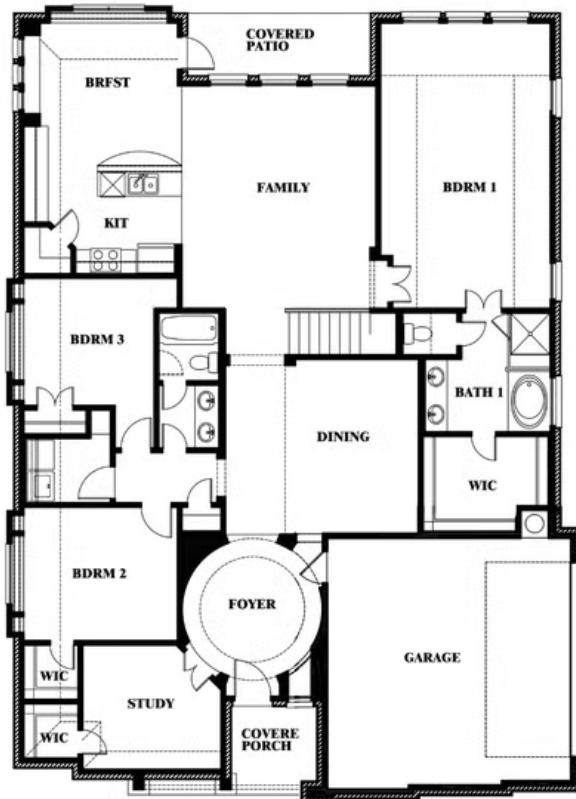

Carolina III Side Entry

HOMES FROM
\$557,990

CLASSIC SERIES

MOCKINGBIRD HEIGHTS CLASSIC 80

1134 S BLUEBIRD LANE, MIDLOTHIAN, TX 76065

3,042
SQUARE FEET

4
BEDROOMS

3.0
BATHROOMS

2
CAR GARAGE

ELEVATION R

ELEVATION T

ELEVATION T

ELEVATION S

Carolina III Side Entry

MOCKINGBIRD HEIGHTS CLASSIC 80
1134 S BLUEBIRD LANE, MIDLOTHIAN, TX 76065

Carolina III Side Entry

This brochure is for general informational purposes and is to be used as a guide only. Changes may be made during the development process and floorplans, dimensions, fixtures, fittings, finishes and specifications are subject to change without notice. Window placement, balcony configuration, wardrobe sizes and living areas may vary slightly within each plan type. EQUAL HOUSING OPPORTUNITY