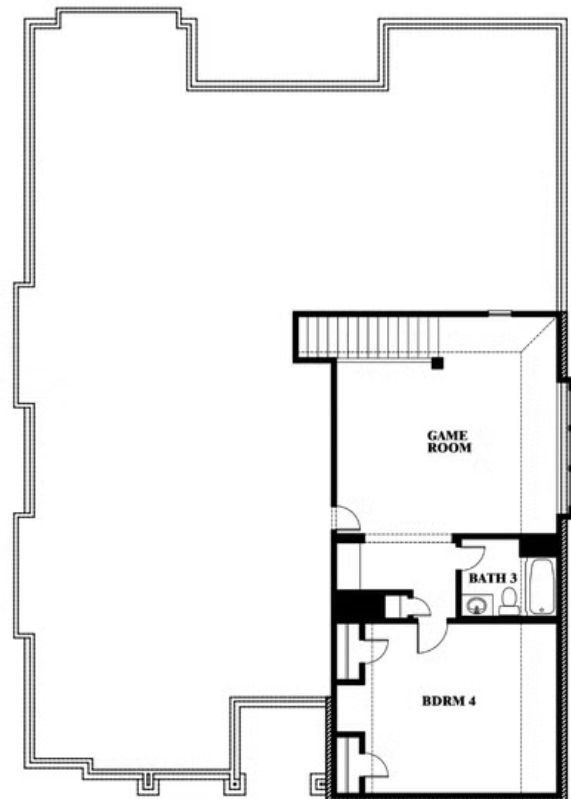

Carolina III Side Entry

HOMES FROM
\$557,990

CLASSIC SERIES

MOCKINGBIRD HEIGHTS CLASSIC 80

1134 S BLUEBIRD LANE, MIDLOTHIAN, TX 76065

3,042
SQUARE FEET

4
BEDROOMS

3.0
BATHROOMS

2
CAR GARAGE

ELEVATION R

ELEVATION T

ELEVATION T

ELEVATION S

Carolina III Side Entry

MOCKINGBIRD HEIGHTS CLASSIC 80
1134 S BLUEBIRD LANE, MIDLOTHIAN, TX 76065

Carolina III Side Entry

This brochure is for general informational purposes and is to be used as a guide only. Changes may be made during the development process and floorplans, dimensions, fixtures, fittings, finishes and specifications are subject to change without notice. Window placement, balcony configuration, wardrobe sizes and living areas may vary slightly within each plan type. EQUAL HOUSING OPPORTUNITY