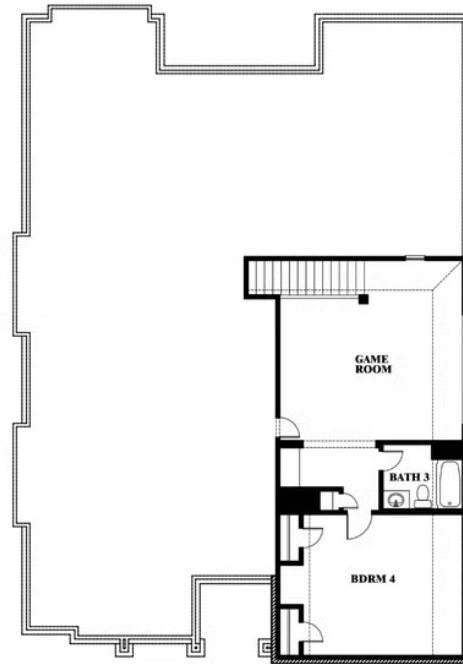

Carolina III Side Entry

MOCKINGBIRD HEIGHTS CLASSIC 80
1134 S BLUEBIRD LANE, MIDLOTHIAN, TX 76065

Carolina III Side Entry