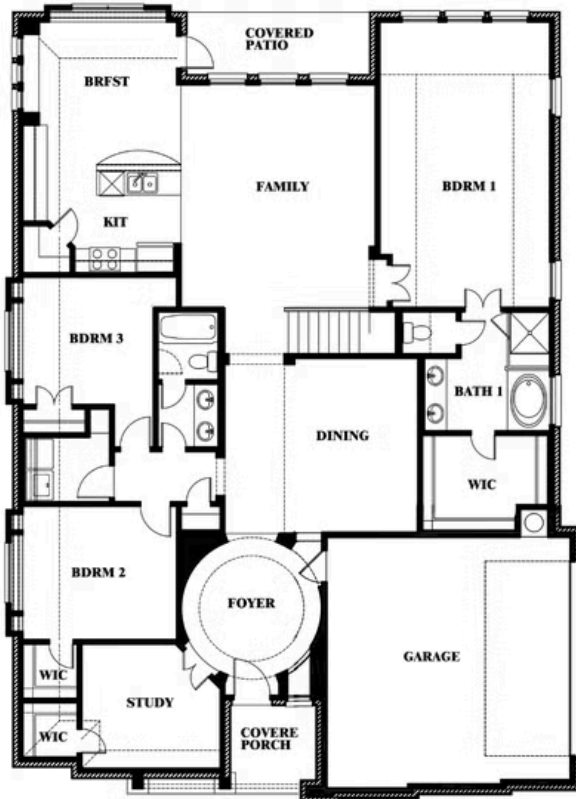

Carolina III Side Entry

HOMES FROM
\$557,990

CLASSIC SERIES

MOCKINGBIRD HEIGHTS CLASSIC 80

1134 S BLUEBIRD LANE, MIDLOTHIAN, TX 76065

3,042
SQUARE FEET

4
BEDROOMS

3.0
BATHROOMS

2
CAR GARAGE

ELEVATION R

ELEVATION T

ELEVATION T

ELEVATION S

Document generated Dec 26, 2024. Prices, plans, square footage, features and materials are subject to change at any time without notice and vary among communities. Listed prices are for informational purposes only, are not binding, and do not create any contractual obligation(s). The price of any home is dependent on numerous factors, all of which are unique to a specific home, and is not guaranteed until specified in a binding contract. Pricing of elevations and additional optional beds/baths vary per plan. Some plans require a premium homesite. Please ask the Community Manager for details. Renderings of homes are artist concepts and may not reflect exact colors and materials.

Carolina III Side Entry

MOCKINGBIRD HEIGHTS CLASSIC 80
1134 S BLUEBIRD LANE, MIDLOTHIAN, TX 76065

Carolina III Side Entry

This brochure is for general informational purposes and is to be used as a guide only. Changes may be made during the development process and floorplans, dimensions, fixtures, fittings, finishes and specifications are subject to change without notice. Window placement, balcony configuration, wardrobe sizes and living areas may vary slightly within each plan type. EQUAL HOUSING OPPORTUNITY