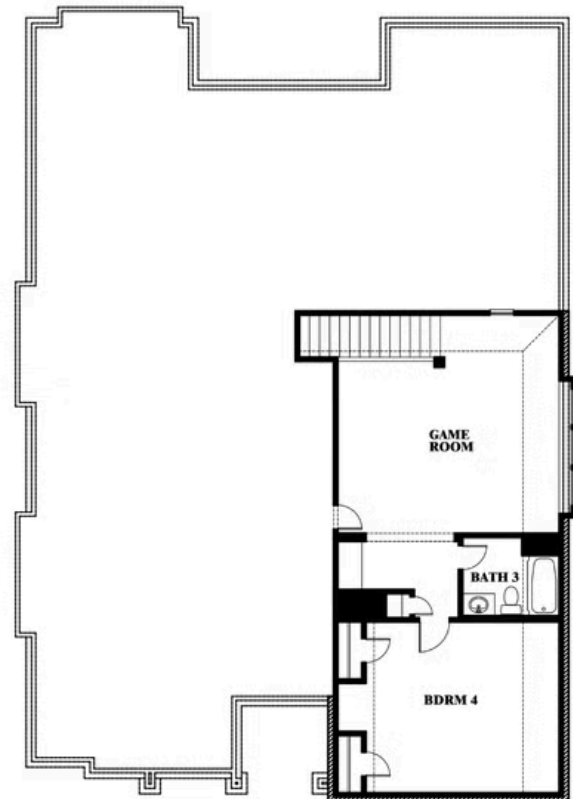

Carolina III Side Entry

HOMES FROM
\$557,990

CLASSIC SERIES

MOCKINGBIRD HEIGHTS CLASSIC 80

1134 S BLUEBIRD LANE, MIDLOTHIAN, TX 76065

3,042
SQUARE FEET

4
BEDROOMS

3.0
BATHROOMS

2
CAR GARAGE

ELEVATION R

ELEVATION T

ELEVATION T

ELEVATION S

Document generated Dec 26, 2024. Prices, plans, square footage, features and materials are subject to change at any time without notice and vary among communities. Listed prices are for informational purposes only, are not binding, and do not create any contractual obligation(s). The price of any home is dependent on numerous factors, all of which are unique to a specific home, and is not guaranteed until specified in a binding contract. Pricing of elevations and additional optional beds/baths vary per plan. Some plans require a premium homesite. Please ask the Community Manager for details. Renderings of homes are artist concepts and may not reflect exact colors and materials.

Carolina III Side Entry

MOCKINGBIRD HEIGHTS CLASSIC 80
1134 S BLUEBIRD LANE, MIDLOTHIAN, TX 76065

Carolina III Side Entry

This brochure is for general informational purposes and is to be used as a guide only. Changes may be made during the development process and floorplans, dimensions, fixtures, fittings, finishes and specifications are subject to change without notice. Window placement, balcony configuration, wardrobe sizes and living areas may vary slightly within each plan type. EQUAL HOUSING OPPORTUNITY