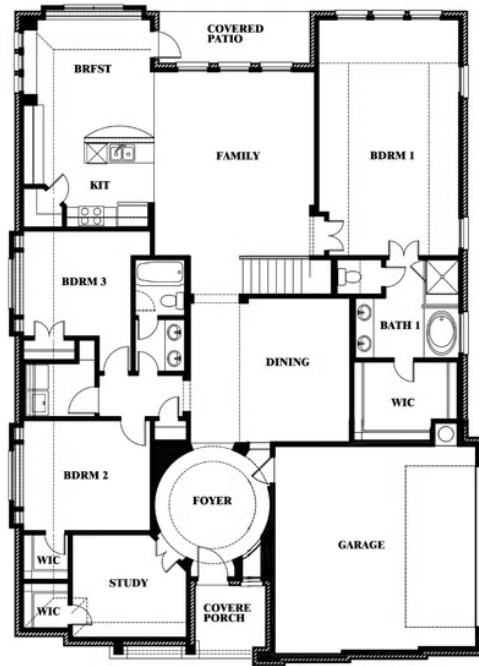

Carolina III Side Entry

MOCKINGBIRD HEIGHTS CLASSIC 80
1134 S BLUEBIRD LANE, MIDLOTHIAN, TX 76065

Carolina III Side Entry