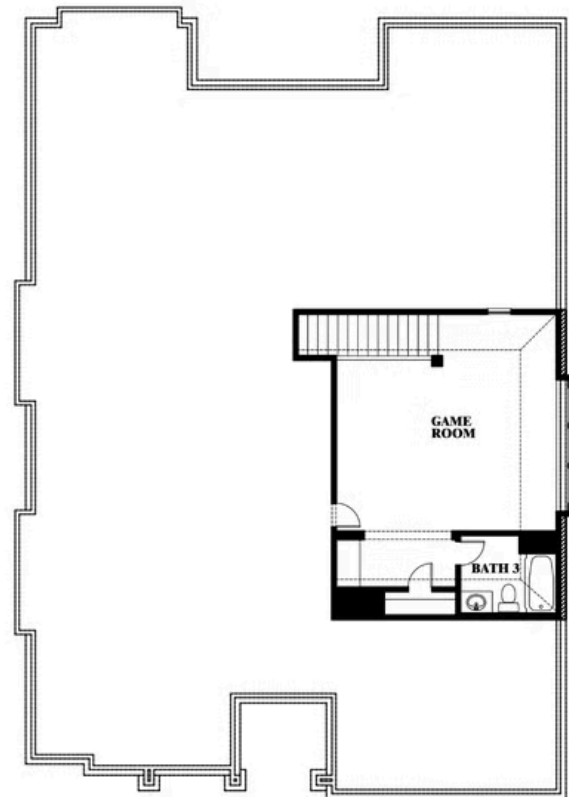

Carolina II Side Entry

HOMES FROM
\$544,990

CLASSIC SERIES

MOCKINGBIRD HEIGHTS CLASSIC 80

1134 S BLUEBIRD LANE, MIDLOTHIAN, TX 76065

2,777
SQUARE FEET

3
BEDROOMS

3.0
BATHROOMS

2
CAR GARAGE

ELEVATION R

ELEVATION S

ELEVATION S

ELEVATION T

ELEVATION T

Document generated Dec 3, 2024. Prices, plans, square footage, features and materials are subject to change at any time without notice and vary among communities. Listed prices are for informational purposes only, are not binding, and do not create any contractual obligation(s). The price of any home is dependent on numerous factors, all of which are unique to a specific home, and is not guaranteed until specified in a binding contract. Pricing of elevations and additional optional beds/baths vary per plan. Some plans require a premium homesite. Please ask the Community Manager for details. Renderings of homes are artist concepts and may not reflect exact colors and materials.

Carolina II Side Entry

MOCKINGBIRD HEIGHTS CLASSIC 80
1134 S BLUEBIRD LANE, MIDLOTHIAN, TX 76065

Carolina II Side Entry

This brochure is for general informational purposes and is to be used as a guide only. Changes may be made during the development process and floorplans, dimensions, fixtures, fittings, finishes and specifications are subject to change without notice. Window placement, balcony configuration, wardrobe sizes and living areas may vary slightly within each plan type. EQUAL HOUSING OPPORTUNITY