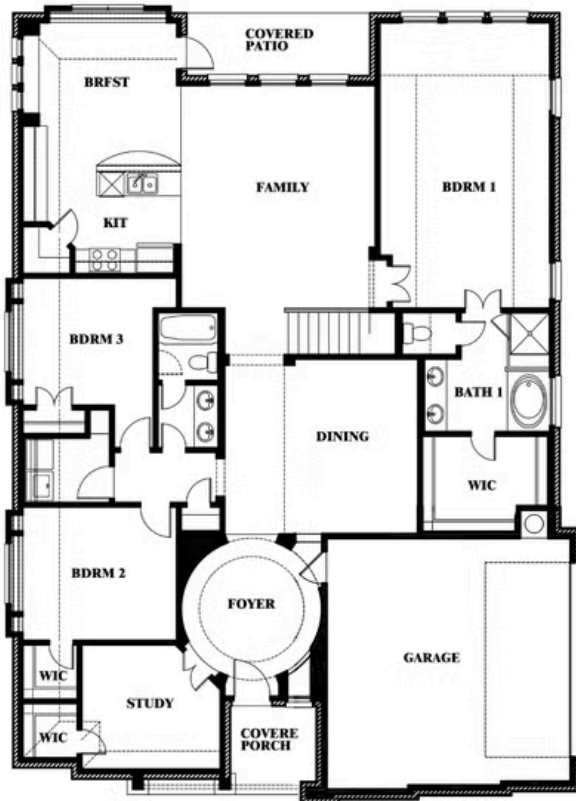

Carolina II Side Entry

HOMES FROM
\$544,990

CLASSIC SERIES

MOCKINGBIRD HEIGHTS CLASSIC 80

1134 S BLUEBIRD LANE, MIDLOTHIAN, TX 76065

2,777
SQUARE FEET

3
BEDROOMS

3.0
BATHROOMS

2
CAR GARAGE

ELEVATION R

ELEVATION S

ELEVATION S

ELEVATION T

ELEVATION T

Document generated Dec 3, 2024. Prices, plans, square footage, features and materials are subject to change at any time without notice and vary among communities. Listed prices are for informational purposes only, are not binding, and do not create any contractual obligation(s). The price of any home is dependent on numerous factors, all of which are unique to a specific home, and is not guaranteed until specified in a binding contract. Pricing of elevations and additional optional beds/baths vary per plan. Some plans require a premium homesite. Please ask the Community Manager for details. Renderings of homes are artist concepts and may not reflect exact colors and materials.

Carolina II Side Entry

MOCKINGBIRD HEIGHTS CLASSIC 80
1134 S BLUEBIRD LANE, MIDLOTHIAN, TX 76065

Carolina II Side Entry

This brochure is for general informational purposes and is to be used as a guide only. Changes may be made during the development process and floorplans, dimensions, fixtures, fittings, finishes and specifications are subject to change without notice. Window placement, balcony configuration, wardrobe sizes and living areas may vary slightly within each plan type. EQUAL HOUSING OPPORTUNITY