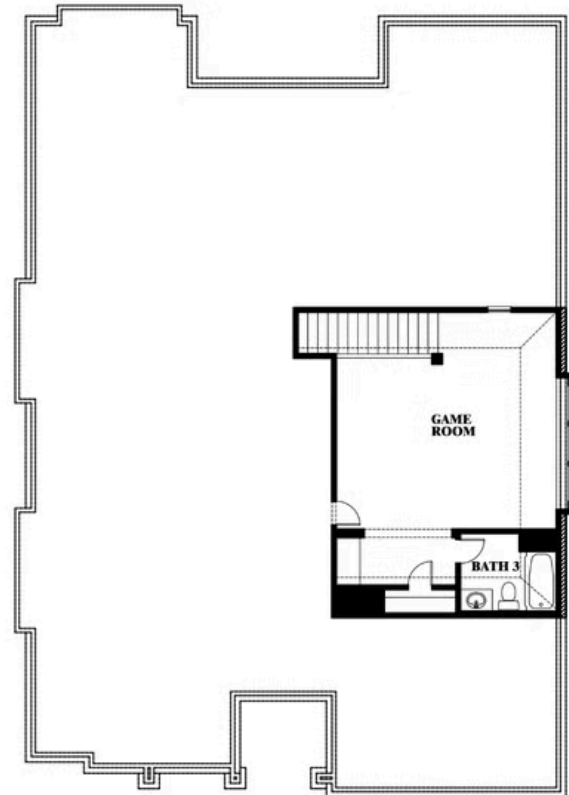

Carolina II Side Entry

HOMES FROM
\$544,990

CLASSIC SERIES

MOCKINGBIRD HEIGHTS CLASSIC 80

1134 S BLUEBIRD LANE, MIDLOTHIAN, TX 76065

2,777
SQUARE FEET

3
BEDROOMS

3.0
BATHROOMS

2
CAR GARAGE

ELEVATION R

ELEVATION S

ELEVATION S

ELEVATION T

ELEVATION T

Document generated Mar 14, 2025. Prices, plans, square footage, features and materials are subject to change at any time without notice and vary among communities. Listed prices are for informational purposes only, are not binding, and do not create any contractual obligation(s). The price of any home is dependent on numerous factors, all of which are unique to a specific home, and is not guaranteed until specified in a binding contract. Pricing of elevations and additional optional beds/baths vary per plan. Some plans require a premium homesite. Please ask the Community Manager for details. Renderings of homes are artist concepts and may not reflect exact colors and materials.

Carolina II Side Entry

MOCKINGBIRD HEIGHTS CLASSIC 80
1134 S BLUEBIRD LANE, MIDLOTHIAN, TX 76065

Carolina II Side Entry

This brochure is for general informational purposes and is to be used as a guide only. Changes may be made during the development process and floorplans, dimensions, fixtures, fittings, finishes and specifications are subject to change without notice. Window placement, balcony configuration, wardrobe sizes and living areas may vary slightly within each plan type. EQUAL HOUSING OPPORTUNITY