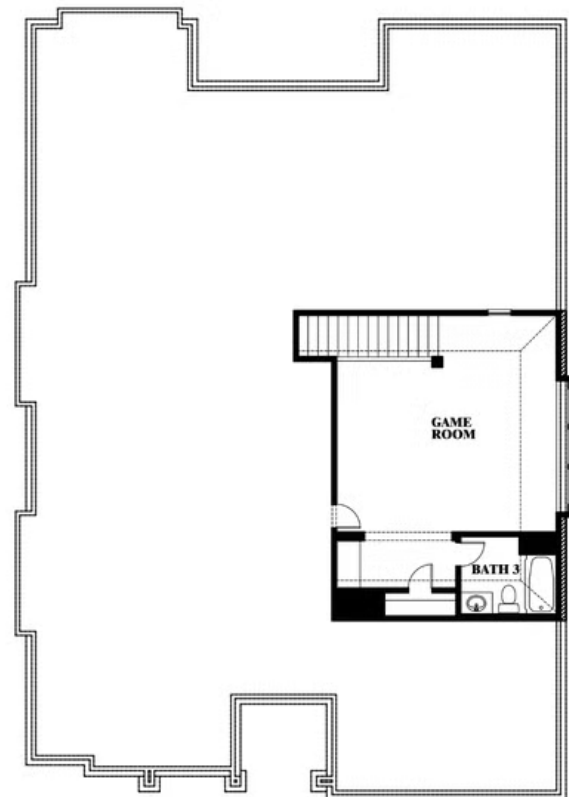

Carolina II Side Entry

HOMES FROM
\$544,990

CLASSIC SERIES

MOCKINGBIRD HEIGHTS CLASSIC 80

1134 S BLUEBIRD LANE, MIDLOTHIAN, TX 76065

2,777
SQUARE FEET

3
BEDROOMS

3.0
BATHROOMS

2
CAR GARAGE

ELEVATION R

ELEVATION S

ELEVATION S

ELEVATION T

ELEVATION T

Carolina II Side Entry

MOCKINGBIRD HEIGHTS CLASSIC 80
1134 S BLUEBIRD LANE, MIDLOTHIAN, TX 76065

Carolina II Side Entry

This brochure is for general informational purposes and is to be used as a guide only. Changes may be made during the development process and floorplans, dimensions, fixtures, fittings, finishes and specifications are subject to change without notice. Window placement, balcony configuration, wardrobe sizes and living areas may vary slightly within each plan type. EQUAL HOUSING OPPORTUNITY