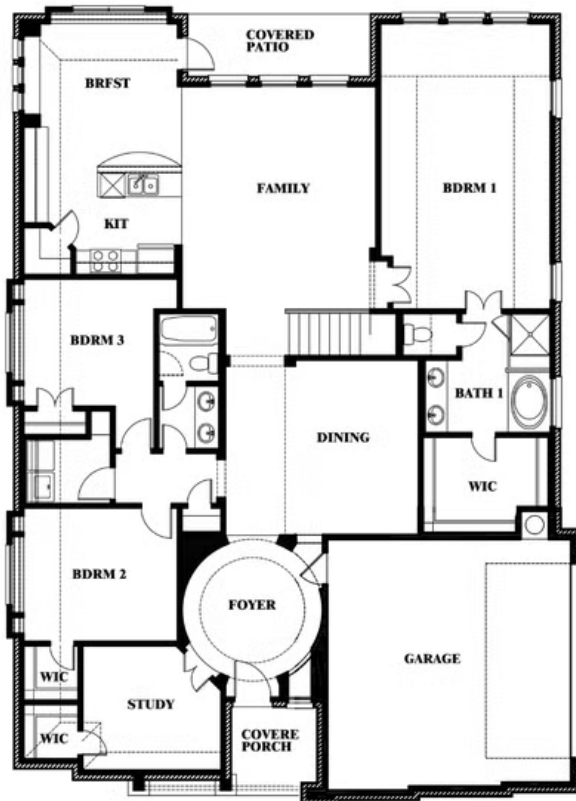

Carolina II Side Entry

HOMES FROM
\$544,990

CLASSIC SERIES

MOCKINGBIRD HEIGHTS CLASSIC 80

1134 S BLUEBIRD LANE, MIDLOTHIAN, TX 76065

2,777
SQUARE FEET

3
BEDROOMS

3.0
BATHROOMS

2
CAR GARAGE

ELEVATION R

ELEVATION S

ELEVATION S

ELEVATION T

ELEVATION T

Carolina II Side Entry

MOCKINGBIRD HEIGHTS CLASSIC 80
1134 S BLUEBIRD LANE, MIDLOTHIAN, TX 76065

Carolina II Side Entry

This brochure is for general informational purposes and is to be used as a guide only. Changes may be made during the development process and floorplans, dimensions, fixtures, fittings, finishes and specifications are subject to change without notice. Window placement, balcony configuration, wardrobe sizes and living areas may vary slightly within each plan type. EQUAL HOUSING OPPORTUNITY