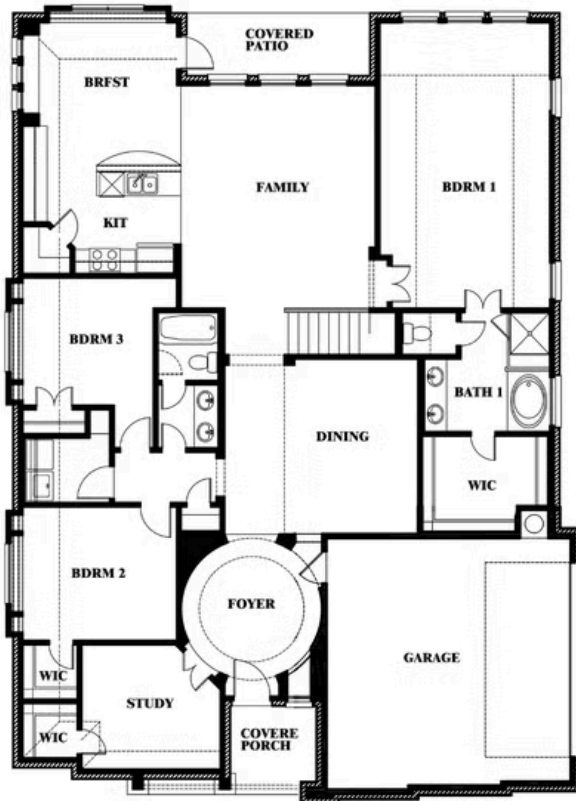

Carolina II Side Entry

HOMES FROM
\$544,990

CLASSIC SERIES

MOCKINGBIRD HEIGHTS CLASSIC 80

1134 S BLUEBIRD LANE, MIDLOTHIAN, TX 76065

2,777
SQUARE FEET

3
BEDROOMS

3.0
BATHROOMS

2
CAR GARAGE

ELEVATION R

ELEVATION S

ELEVATION S

ELEVATION T

ELEVATION T

Document generated Mar 14, 2025. Prices, plans, square footage, features and materials are subject to change at any time without notice and vary among communities. Listed prices are for informational purposes only, are not binding, and do not create any contractual obligation(s). The price of any home is dependent on numerous factors, all of which are unique to a specific home, and is not guaranteed until specified in a binding contract. Pricing of elevations and additional optional beds/baths vary per plan. Some plans require a premium homesite. Please ask the Community Manager for details. Renderings of homes are artist concepts and may not reflect exact colors and materials.

Carolina II Side Entry

MOCKINGBIRD HEIGHTS CLASSIC 80
1134 S BLUEBIRD LANE, MIDLOTHIAN, TX 76065

Carolina II Side Entry

This brochure is for general informational purposes and is to be used as a guide only. Changes may be made during the development process and floorplans, dimensions, fixtures, fittings, finishes and specifications are subject to change without notice. Window placement, balcony configuration, wardrobe sizes and living areas may vary slightly within each plan type. EQUAL HOUSING OPPORTUNITY