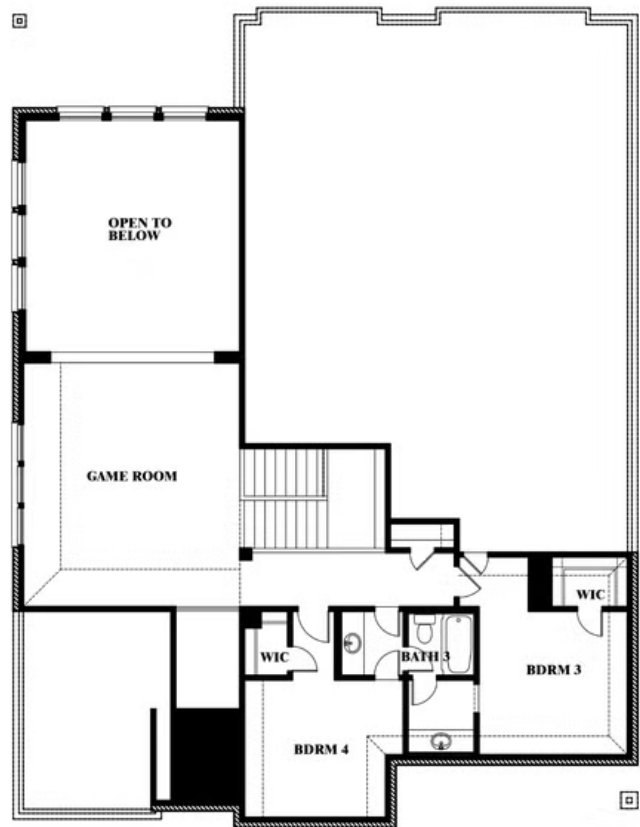

Bellflower

HOMES FROM
\$604,990

CLASSIC SERIES

MOCKINGBIRD HEIGHTS CLASSIC 80

1134 S BLUEBIRD LANE, MIDLOTHIAN, TX 76065

3,527
SQUARE FEET

4
BEDROOMS

3.5
BATHROOMS

2
CAR GARAGE

BELLFLOWER ELEVATION D

BELLFLOWER ELEVATION A

ELEVATION A

BELLFLOWER ELEVATION B

ELEVATION B

BELLFLOWER ELEVATION C

ELEVATION C

Bellflower

MOCKINGBIRD HEIGHTS CLASSIC 80
1134 S BLUEBIRD LANE, MIDLOTHIAN, TX 76065

Bellflower

This brochure is for general informational purposes and is to be used as a guide only. Changes may be made during the development process and floorplans, dimensions, fixtures, fittings, finishes and specifications are subject to change without notice. Window placement, balcony configuration, wardrobe sizes and living areas may vary slightly within each plan type. EQUAL HOUSING OPPORTUNITY