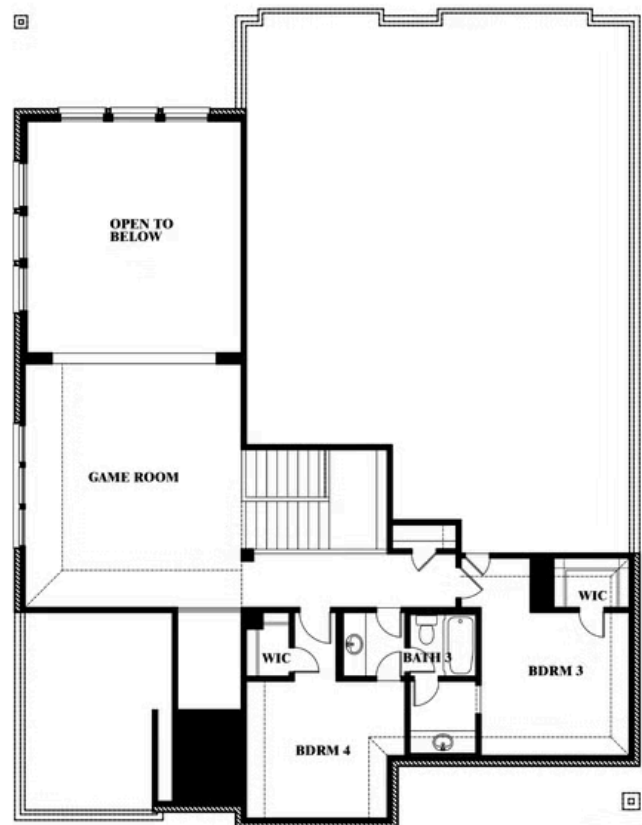

Bellflower

HOMES FROM
\$604,990

CLASSIC SERIES

MOCKINGBIRD HEIGHTS CLASSIC 80

1134 S BLUEBIRD LANE, MIDLOTHIAN, TX 76065

3,527
SQUARE FEET

4
BEDROOMS

3.5
BATHROOMS

2
CAR GARAGE

BELLFLOWER ELEVATION D

BELLFLOWER ELEVATION AS

ELEVATION AS

BELLFLOWER ELEVATION B

ELEVATION B

BELLFLOWER ELEVATION C

ELEVATION C

Bellflower

MOCKINGBIRD HEIGHTS CLASSIC 80

1134 S BLUEBIRD LANE, MIDLOTHIAN, TX 76065

Bellflower

This brochure is for general informational purposes and is to be used as a guide only. Changes may be made during the development process and floorplans, dimensions, fixtures, fittings, finishes and specifications are subject to change without notice. Window placement, balcony configuration, wardrobe sizes and living areas may vary slightly within each plan type. EQUAL HOUSING OPPORTUNITY