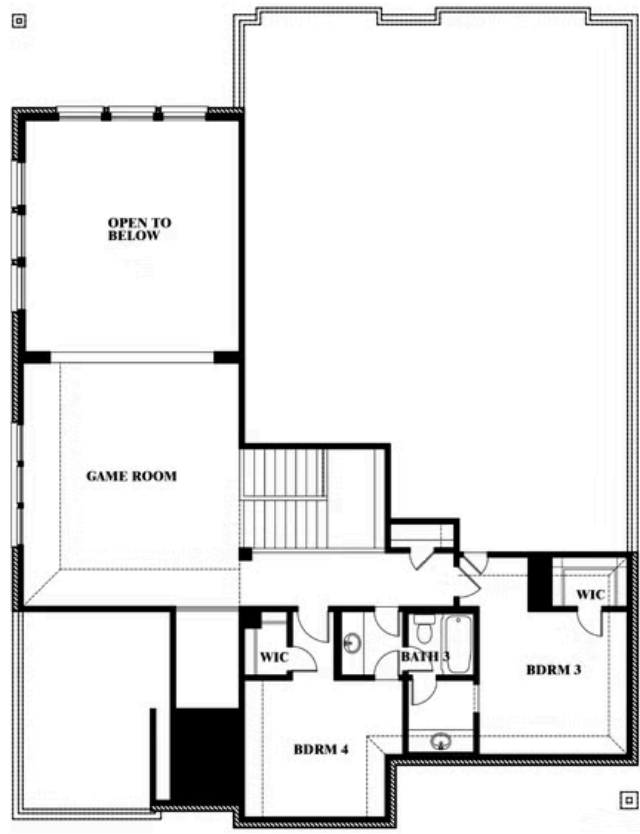

Bellflower

MOCKINGBIRD HEIGHTS CLASSIC 80
1134 S BLUEBIRD LANE, MIDLOTHIAN, TX 76065

BELLFLOWER FLOOR PLAN

Bellflower

This brochure is for general informational purposes and is to be used as a guide only. Changes may be made during the development process and floorplans, dimensions, fixtures, fittings, finishes and specifications are subject to change without notice. Window placement, balcony configuration, wardrobe sizes and living areas may vary slightly within each plan type. EQUAL HOUSING OPPORTUNITY