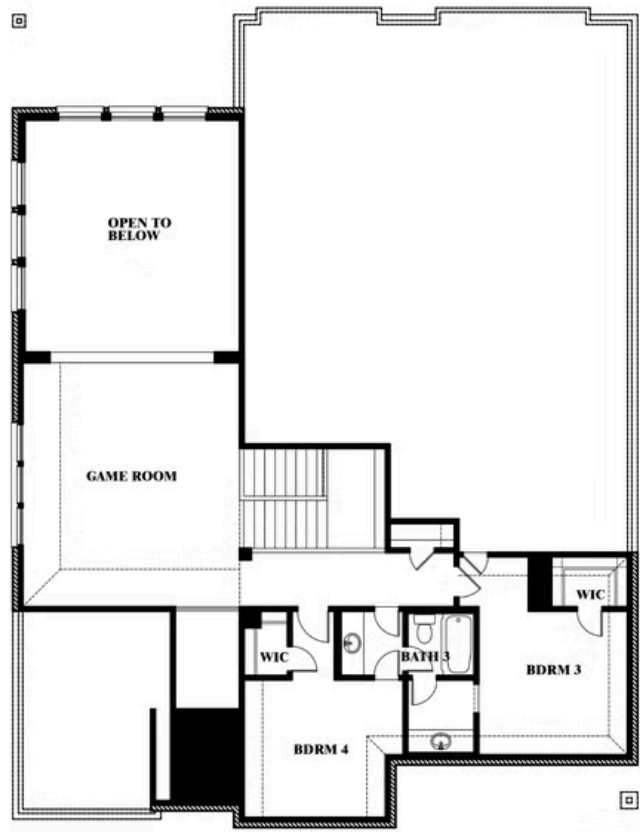

Bellflower

HOMES FROM
\$604,990

CLASSIC SERIES

MOCKINGBIRD HEIGHTS CLASSIC 80

1134 S BLUEBIRD LANE, MIDLOTHIAN, TX 76065

3,527
SQUARE FEET

4
BEDROOMS

3.5
BATHROOMS

2
CAR GARAGE

BELFLOWER ELEVATION D

BELFLOWER ELEVATION AS

ELEVATION AS

BELFLOWER ELEVATION B

ELEVATION B

BELFLOWER ELEVATION C

ELEVATION C

Bellflower

MOCKINGBIRD HEIGHTS CLASSIC 80

1134 S BLUEBIRD LANE, MIDLOTHIAN, TX 76065

BELLFLOWER FLOOR PLAN

Bellflower

This brochure is for general informational purposes and is to be used as a guide only. Changes may be made during the development process and floorplans, dimensions, fixtures, fittings, finishes and specifications are subject to change without notice. Window placement, balcony configuration, wardrobe sizes and living areas may vary slightly within each plan type. EQUAL HOUSING OPPORTUNITY