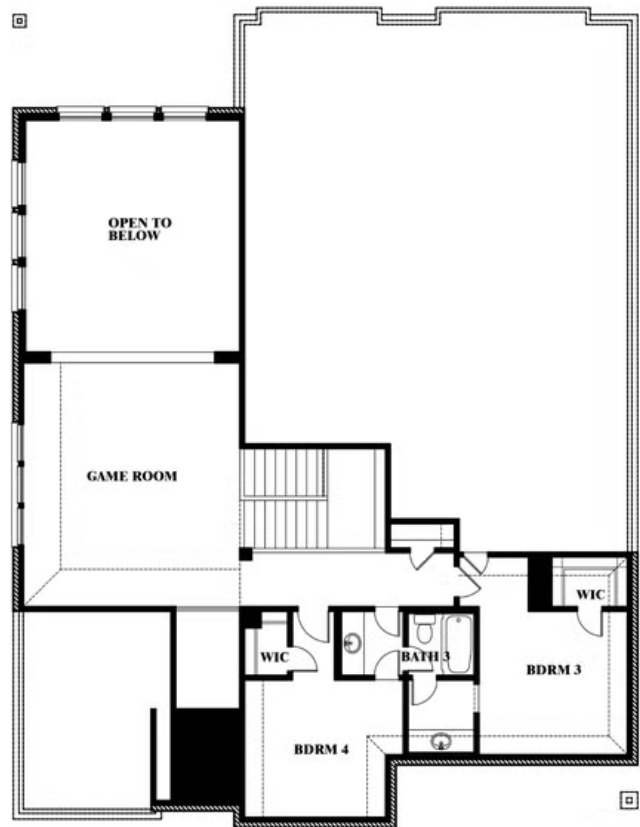

ELEVATION B

ELEVATION C

Bellflower

MOCKINGBIRD HEIGHTS CLASSIC 80
1134 S BLUEBIRD LANE, MIDLOTHIAN, TX 76065

Bellflower

This brochure is for general informational purposes and is to be used as a guide only. Changes may be made during the development process and floorplans, dimensions, fixtures, fittings, finishes and specifications are subject to change without notice. Window placement, balcony configuration, wardrobe sizes and living areas may vary slightly within each plan type. EQUAL HOUSING OPPORTUNITY