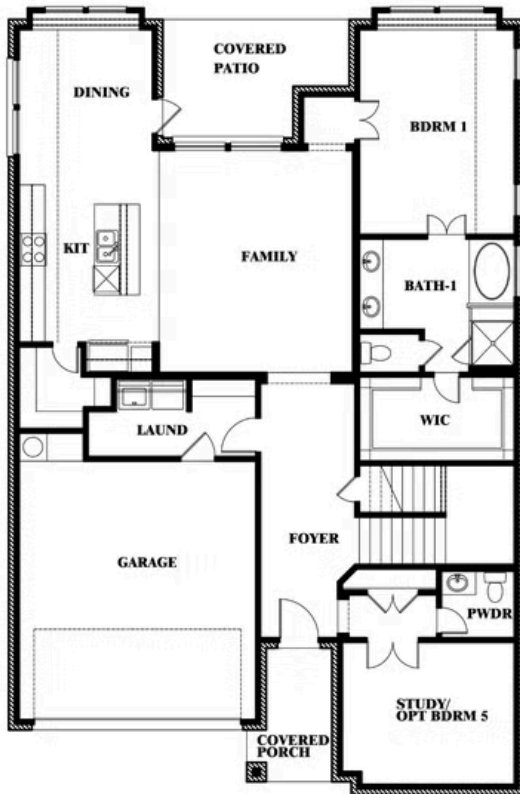

Violet IV

HOMES FROM
\$510,990

CLASSIC SERIES

MOCKINGBIRD HEIGHTS CLASSIC 60

1134 S BLUEBIRD LANE, MIDLOTHIAN, TX 76065

2,838
SQUARE FEET

4
BEDROOMS

3.5
BATHROOMS

Violet IV

VIOLET IV FLOOR PLAN

MOCKINGBIRD HEIGHTS CLASSIC 60

1134 S BLUEBIRD LANE, MIDLOTHIAN, TX 76065

Violet IV

This brochure is for general informational purposes and is to be used as a guide only. Changes may be made during the development process and floorplans, dimensions, fixtures, fittings, finishes and specifications are subject to change without notice. Window placement, balcony configuration, wardrobe sizes and living areas may vary slightly within each plan type. EQUAL HOUSING OPPORTUNITY

Violet IV

MOCKINGBIRD HEIGHTS CLASSIC 60

1134 S BLUEBIRD LANE, MIDLOTHIAN, TX 76065

VIOLET IV FLOOR PLAN WITH OPTIONAL BEDROOM AT STUDY

Violet IV Opt. Bed 5 & Bath 4 at Study

This brochure is for general informational purposes and is to be used as a guide only. Changes may be made during the development process and floorplans, dimensions, fixtures, fittings, finishes and specifications are subject to change without notice. Window placement, balcony configuration, wardrobe sizes and living areas may vary slightly within each plan type. EQUAL HOUSING OPPORTUNITY