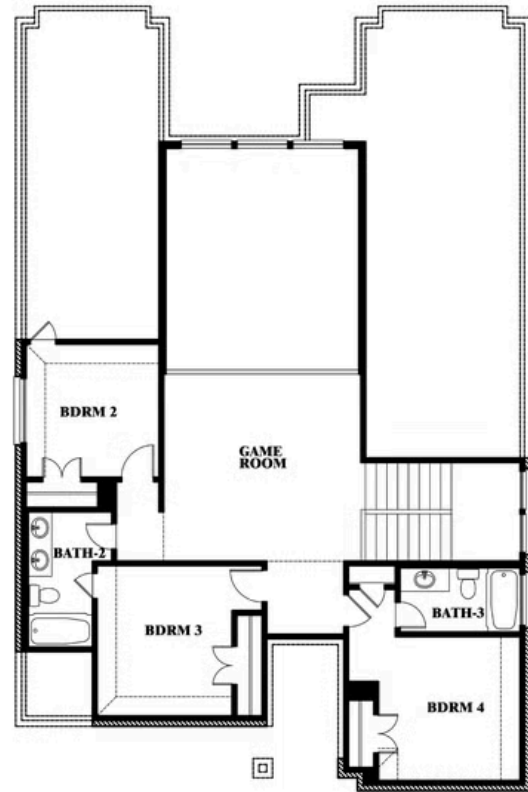

Violet III

VIOLET III FLOOR PLAN

MOCKINGBIRD HEIGHTS CLASSIC 60

1134 S BLUEBIRD LANE, MIDLOTHIAN, TX 76065

Violet III

This brochure is for general informational purposes and is to be used as a guide only. Changes may be made during the development process and floorplans, dimensions, fixtures, fittings, finishes and specifications are subject to change without notice. Window placement, balcony configuration, wardrobe sizes and living areas may vary slightly within each plan type. EQUAL HOUSING OPPORTUNITY

Violet III

MOCKINGBIRD HEIGHTS CLASSIC 60

1134 S BLUEBIRD LANE, MIDLOTHIAN, TX 76065

VIOLET III FLOOR PLAN WITH BEDROOM AT STUDY

Violet III Opt. Bed 5 & Bath 4 at Study

This brochure is for general informational purposes and is to be used as a guide only. Changes may be made during the development process and floorplans, dimensions, fixtures, fittings, finishes and specifications are subject to change without notice. Window placement, balcony configuration, wardrobe sizes and living areas may vary slightly within each plan type. EQUAL HOUSING OPPORTUNITY