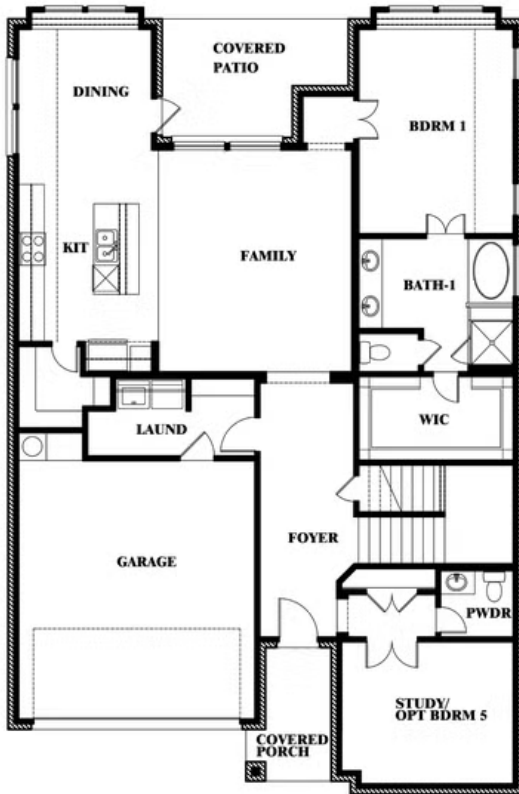

Violet III

HOMES FROM
\$501,990

CLASSIC SERIES

MOCKINGBIRD HEIGHTS CLASSIC 60

1134 S BLUEBIRD LANE, MIDLOTHIAN, TX 76065

2,628
SQUARE FEET

4
BEDROOMS

3.5
BATHROOMS

2
CAR GARAGE

VIOLET III ELEVATION A

VIOLET III ELEVATION AS

ELEVATION AS

VIOLET III ELEVATION B

ELEVATION B

VIOLET III ELEVATION C

ELEVATION C

VIOLET III ELEVATION D

ELEVATION D

Violet III

VIOLET III FLOOR PLAN

MOCKINGBIRD HEIGHTS CLASSIC 60

1134 S BLUEBIRD LANE, MIDLOTHIAN, TX 76065

Violet III

This brochure is for general informational purposes and is to be used as a guide only. Changes may be made during the development process and floorplans, dimensions, fixtures, fittings, finishes and specifications are subject to change without notice. Window placement, balcony configuration, wardrobe sizes and living areas may vary slightly within each plan type. EQUAL HOUSING OPPORTUNITY

Violet III

MOCKINGBIRD HEIGHTS CLASSIC 60

1134 S BLUEBIRD LANE, MIDLOTHIAN, TX 76065

VIOLET III FLOOR PLAN WITH BEDROOM AT STUDY

Violet III Opt. Bed 5 & Bath 4 at Study

This brochure is for general informational purposes and is to be used as a guide only. Changes may be made during the development process and floorplans, dimensions, fixtures, fittings, finishes and specifications are subject to change without notice. Window placement, balcony configuration, wardrobe sizes and living areas may vary slightly within each plan type. EQUAL HOUSING OPPORTUNITY