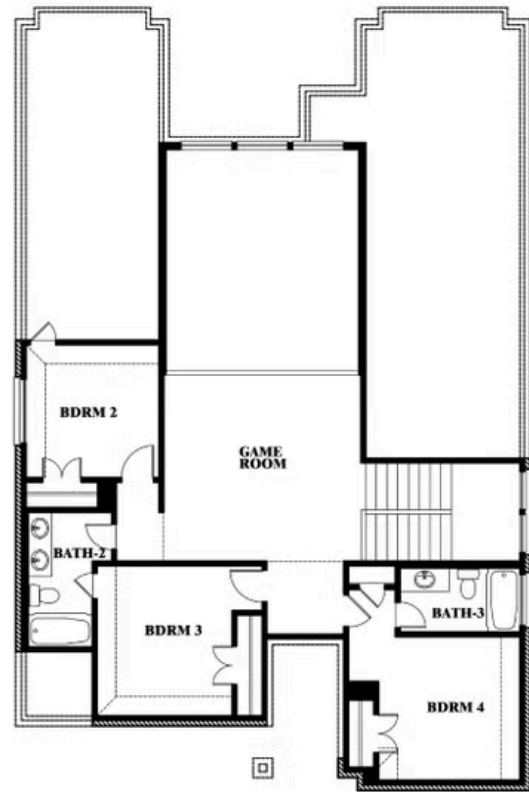

Violet III

VIOLET III FLOOR PLAN

MOCKINGBIRD HEIGHTS CLASSIC 60

1134 S BLUEBIRD LANE, MIDLOTHIAN, TX 76065

Violet III

This brochure is for general informational purposes and is to be used as a guide only. Changes may be made during the development process and floorplans, dimensions, fixtures, fittings, finishes and specifications are subject to change without notice. Window placement, balcony configuration, wardrobe sizes and living areas may vary slightly within each plan type. EQUAL HOUSING OPPORTUNITY

Violet III

MOCKINGBIRD HEIGHTS CLASSIC 60

1134 S BLUEBIRD LANE, MIDLOTHIAN, TX 76065

VIOLET III FLOOR PLAN WITH BEDROOM AT STUDY

Violet III Opt. Bed 5 & Bath 4 at Study

This brochure is for general informational purposes and is to be used as a guide only. Changes may be made during the development process and floorplans, dimensions, fixtures, fittings, finishes and specifications are subject to change without notice. Window placement, balcony configuration, wardrobe sizes and living areas may vary slightly within each plan type. EQUAL HOUSING OPPORTUNITY