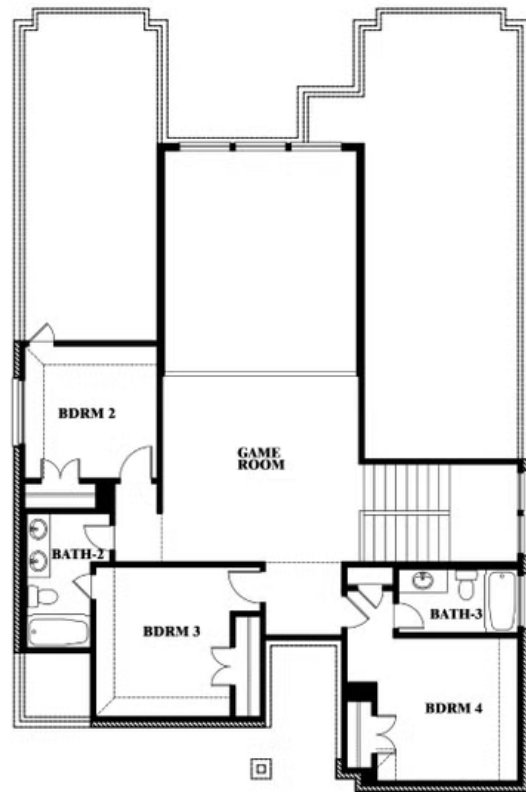

VIOLET III ELEVATION D

ELEVATION D

Violet III

VIOLET III FLOOR PLAN

MOCKINGBIRD HEIGHTS CLASSIC 60

1134 S BLUEBIRD LANE, MIDLOTHIAN, TX 76065

Violet III

This brochure is for general informational purposes and is to be used as a guide only. Changes may be made during the development process and floorplans, dimensions, fixtures, fittings, finishes and specifications are subject to change without notice. Window placement, balcony configuration, wardrobe sizes and living areas may vary slightly within each plan type. EQUAL HOUSING OPPORTUNITY

Violet III

MOCKINGBIRD HEIGHTS CLASSIC 60

1134 S BLUEBIRD LANE, MIDLOTHIAN, TX 76065

VIOLET III FLOOR PLAN WITH BEDROOM AT STUDY

Violet III Opt. Bed 5 & Bath 4 at Study

This brochure is for general informational purposes and is to be used as a guide only. Changes may be made during the development process and floorplans, dimensions, fixtures, fittings, finishes and specifications are subject to change without notice. Window placement, balcony configuration, wardrobe sizes and living areas may vary slightly within each plan type. EQUAL HOUSING OPPORTUNITY