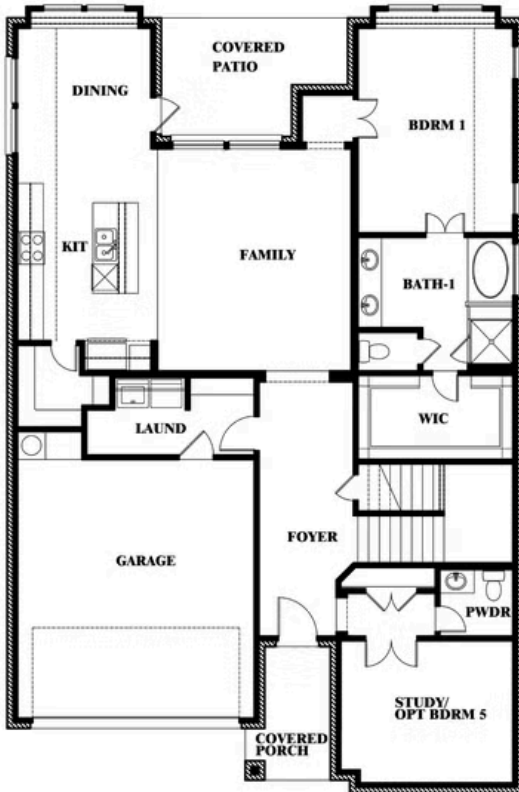

Violet III

HOMES FROM
\$501,990

CLASSIC SERIES

MOCKINGBIRD HEIGHTS CLASSIC 60

1134 S BLUEBIRD LANE, MIDLOTHIAN, TX 76065

2,628
SQUARE FEET

4
BEDROOMS

3.5
BATHROOMS

Violet III

VIOLET III FLOOR PLAN

MOCKINGBIRD HEIGHTS CLASSIC 60

1134 S BLUEBIRD LANE, MIDLOTHIAN, TX 76065

Violet III

This brochure is for general informational purposes and is to be used as a guide only. Changes may be made during the development process and floorplans, dimensions, fixtures, fittings, finishes and specifications are subject to change without notice. Window placement, balcony configuration, wardrobe sizes and living areas may vary slightly within each plan type. EQUAL HOUSING OPPORTUNITY

Violet III

MOCKINGBIRD HEIGHTS CLASSIC 60

1134 S BLUEBIRD LANE, MIDLOTHIAN, TX 76065

VIOLET III FLOOR PLAN WITH BEDROOM AT STUDY

Violet III Opt. Bed 5 & Bath 4 at Study

This brochure is for general informational purposes and is to be used as a guide only. Changes may be made during the development process and floorplans, dimensions, fixtures, fittings, finishes and specifications are subject to change without notice. Window placement, balcony configuration, wardrobe sizes and living areas may vary slightly within each plan type. EQUAL HOUSING OPPORTUNITY