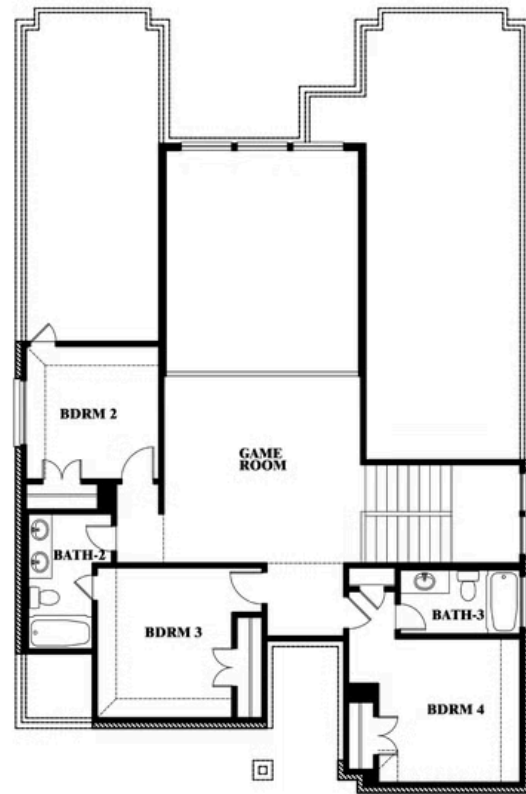

ELEVATION B

ELEVATION C

Violet III

VIOLET III FLOOR PLAN

MOCKINGBIRD HEIGHTS CLASSIC 60

1134 S BLUEBIRD LANE, MIDLOTHIAN, TX 76065

Violet III

This brochure is for general informational purposes and is to be used as a guide only. Changes may be made during the development process and floorplans, dimensions, fixtures, fittings, finishes and specifications are subject to change without notice. Window placement, balcony configuration, wardrobe sizes and living areas may vary slightly within each plan type. EQUAL HOUSING OPPORTUNITY