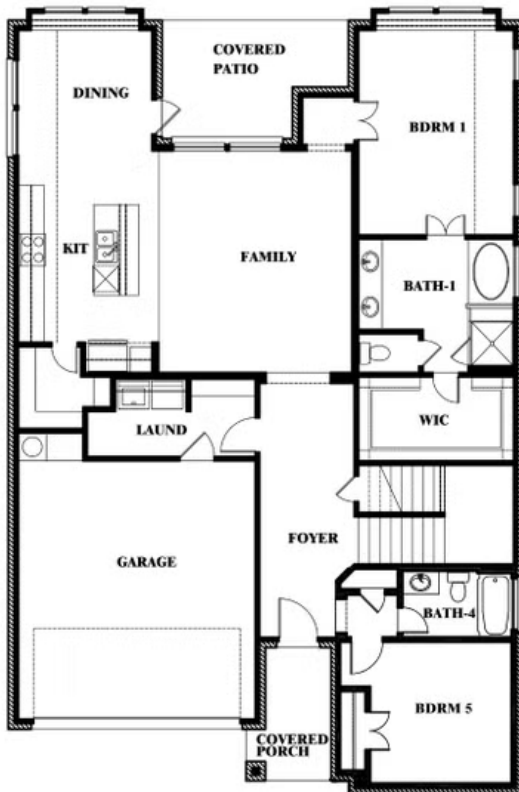

Violet III

HOMES FROM
\$501,990

CLASSIC SERIES

MOCKINGBIRD HEIGHTS CLASSIC 60

1134 S BLUEBIRD LANE, MIDLOTHIAN, TX 76065

2,628
SQUARE FEET

4
BEDROOMS

3.5
BATHROOMS

VIOLET III ELEVATION D

ELEVATION D

Violet III

VIOLET III FLOOR PLAN

MOCKINGBIRD HEIGHTS CLASSIC 60

1134 S BLUEBIRD LANE, MIDLOTHIAN, TX 76065

Violet III

This brochure is for general informational purposes and is to be used as a guide only. Changes may be made during the development process and floorplans, dimensions, fixtures, fittings, finishes and specifications are subject to change without notice. Window placement, balcony configuration, wardrobe sizes and living areas may vary slightly within each plan type. EQUAL HOUSING OPPORTUNITY

Violet III

MOCKINGBIRD HEIGHTS CLASSIC 60

1134 S BLUEBIRD LANE, MIDLOTHIAN, TX 76065

VIOLET III FLOOR PLAN WITH BEDROOM AT STUDY

Violet III Opt. Bed 5 & Bath 4 at Study

This brochure is for general informational purposes and is to be used as a guide only. Changes may be made during the development process and floorplans, dimensions, fixtures, fittings, finishes and specifications are subject to change without notice. Window placement, balcony configuration, wardrobe sizes and living areas may vary slightly within each plan type. EQUAL HOUSING OPPORTUNITY