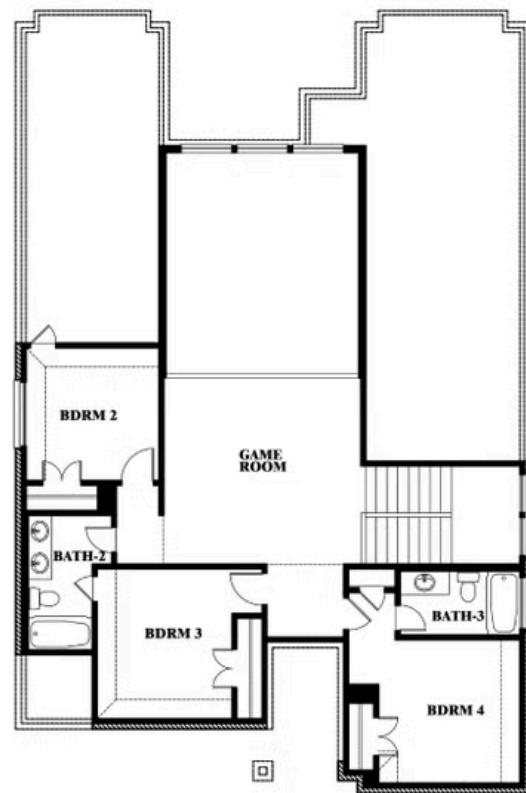

Violet III

MOCKINGBIRD HEIGHTS CLASSIC 60

1134 S BLUEBIRD LANE, MIDLOTHIAN, TX 76065

VIOLET III FLOOR PLAN WITH BEDROOM AT STUDY

Violet III Opt. Bed 5 & Bath 4 at Study

This brochure is for general informational purposes and is to be used as a guide only. Changes may be made during the development process and floorplans, dimensions, fixtures, fittings, finishes and specifications are subject to change without notice. Window placement, balcony configuration, wardrobe sizes and living areas may vary slightly within each plan type. EQUAL HOUSING OPPORTUNITY