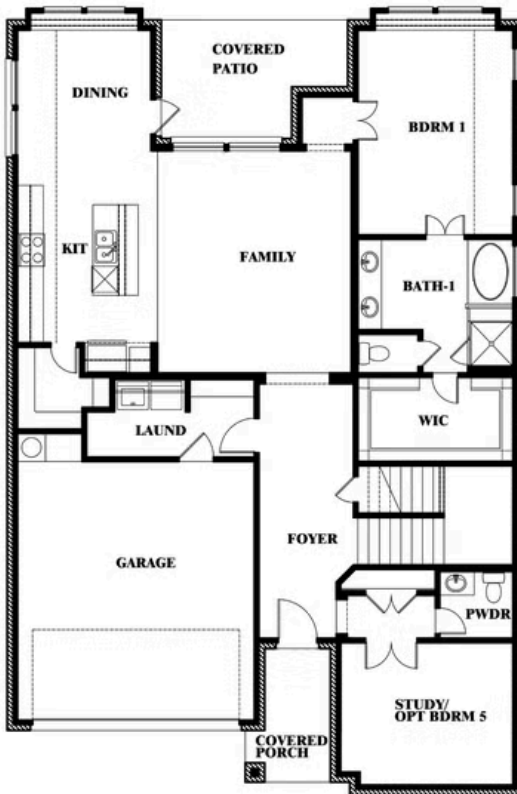

VIOLET III ELEVATION B

Violet III

VIOLET III FLOOR PLAN

MOCKINGBIRD HEIGHTS CLASSIC 60

1134 S BLUEBIRD LANE, MIDLOTHIAN, TX 76065

Violet III

This brochure is for general informational purposes and is to be used as a guide only. Changes may be made during the development process and floorplans, dimensions, fixtures, fittings, finishes and specifications are subject to change without notice. Window placement, balcony configuration, wardrobe sizes and living areas may vary slightly within each plan type. EQUAL HOUSING OPPORTUNITY