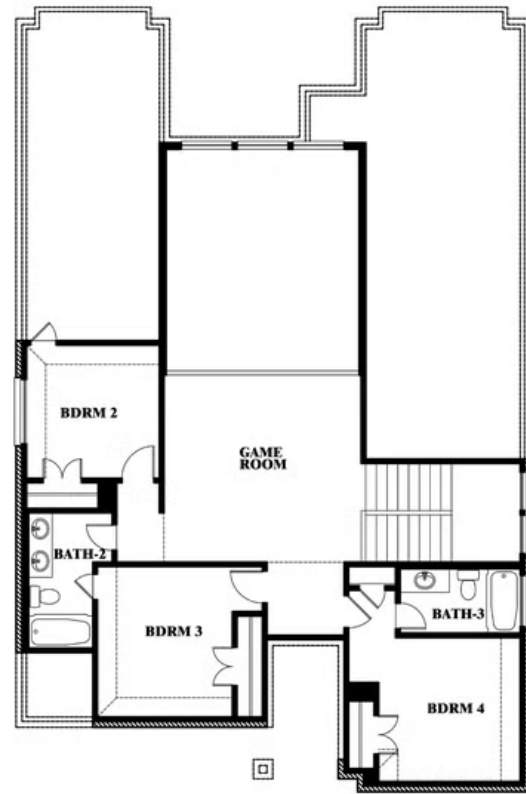

Violet III

HOMES FROM
\$501,990

CLASSIC SERIES

MOCKINGBIRD HEIGHTS CLASSIC 60

1134 S BLUEBIRD LANE, MIDLOTHIAN, TX 76065

2,628
SQUARE FEET

4
BEDROOMS

3.5
BATHROOMS

VIOLET III ELEVATION D

ELEVATION D

Violet III

VIOLET III FLOOR PLAN

MOCKINGBIRD HEIGHTS CLASSIC 60

1134 S BLUEBIRD LANE, MIDLOTHIAN, TX 76065

Violet III

This brochure is for general informational purposes and is to be used as a guide only. Changes may be made during the development process and floorplans, dimensions, fixtures, fittings, finishes and specifications are subject to change without notice. Window placement, balcony configuration, wardrobe sizes and living areas may vary slightly within each plan type. EQUAL HOUSING OPPORTUNITY

Violet III

MOCKINGBIRD HEIGHTS CLASSIC 60

1134 S BLUEBIRD LANE, MIDLOTHIAN, TX 76065

VIOLET III FLOOR PLAN WITH BEDROOM AT STUDY

Violet III Opt. Bed 5 & Bath 4 at Study

This brochure is for general informational purposes and is to be used as a guide only. Changes may be made during the development process and floorplans, dimensions, fixtures, fittings, finishes and specifications are subject to change without notice. Window placement, balcony configuration, wardrobe sizes and living areas may vary slightly within each plan type. EQUAL HOUSING OPPORTUNITY