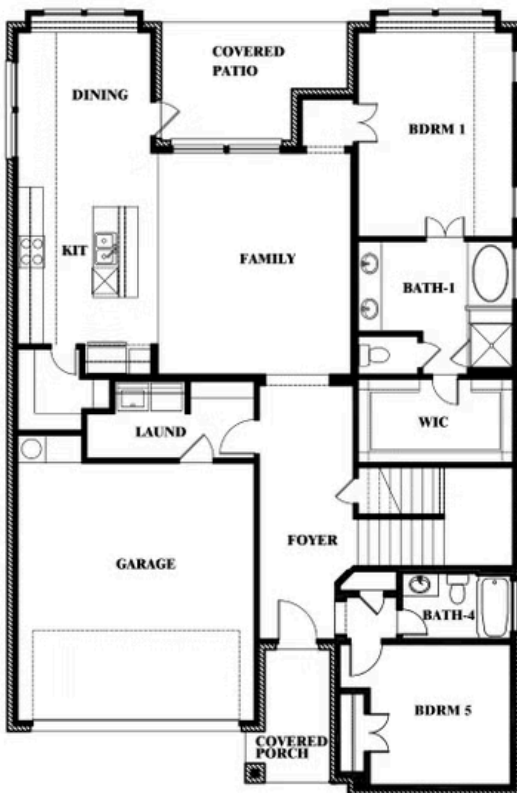

### Violet III

This brochure is for general informational purposes and is to be used as a guide only. Changes may be made during the development process and floorplans, dimensions, fixtures, fittings, finishes and specifications are subject to change without notice. Window placement, balcony configuration, wardrobe sizes and living areas may vary slightly within each plan type. EQUAL HOUSING OPPORTUNITY

# Violet III

## MOCKINGBIRD HEIGHTS CLASSIC 60

1134 S BLUEBIRD LANE, MIDLOTHIAN, TX 76065

**VIOLET III FLOOR PLAN WITH BEDROOM AT STUDY**

### Violet III Opt. Bed 5 & Bath 4 at Study

This brochure is for general informational purposes and is to be used as a guide only. Changes may be made during the development process and floorplans, dimensions, fixtures, fittings, finishes and specifications are subject to change without notice. Window placement, balcony configuration, wardrobe sizes and living areas may vary slightly within each plan type. EQUAL HOUSING OPPORTUNITY