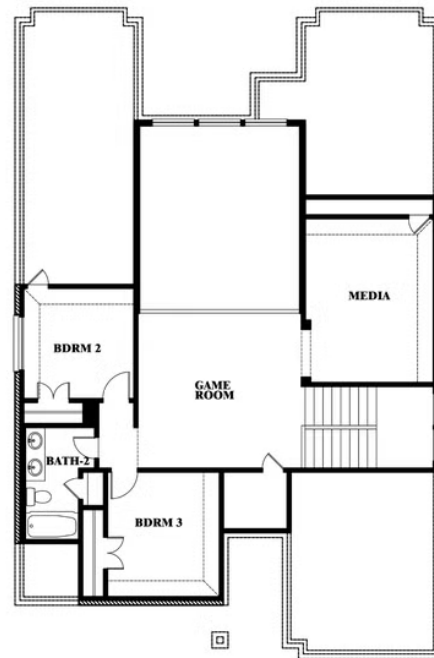

ELEVATION B

Violet II

VIOLET II FLOOR PLAN

MOCKINGBIRD HEIGHTS CLASSIC 60

1134 S BLUEBIRD LANE, MIDLOTHIAN, TX 76065

Violet II