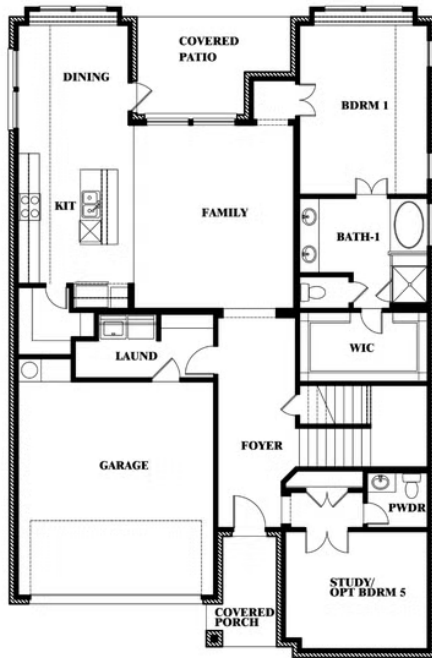

VIOLET II ELEVATION B

Violet II

VIOLET II FLOOR PLAN

MOCKINGBIRD HEIGHTS CLASSIC 60

1134 S BLUEBIRD LANE, MIDLOTHIAN, TX 76065

Violet II