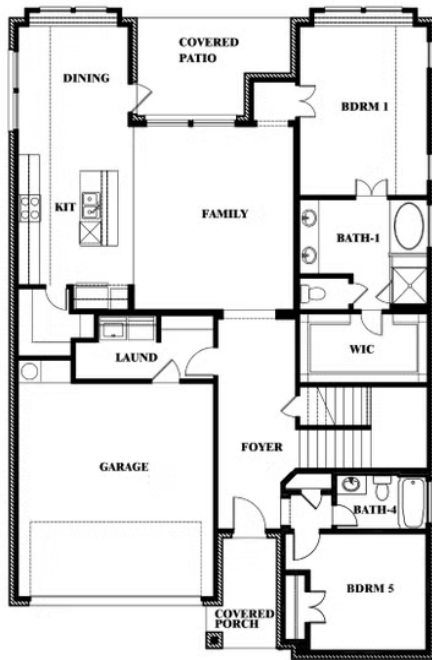

Violet II

MOCKINGBIRD HEIGHTS CLASSIC 60

1134 S BLUEBIRD LANE, MIDLOTHIAN, TX 76065

VIOLET II FLOOR PLAN WITH OPTIONAL BEDROOM AT STUDY

Violet II

Opt. Bed 5 & Bath 4 at Study