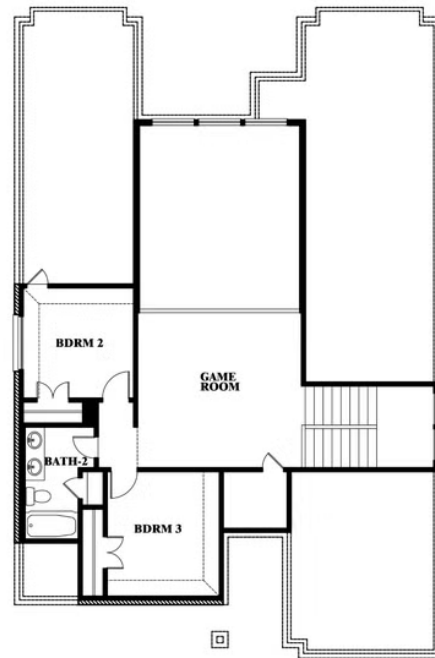

VIOLET ELEVATION B

ELEVATION B

Violet

VIOLET FLOOR PLAN

MOCKINGBIRD HEIGHTS CLASSIC 60

1134 S BLUEBIRD LANE, MIDLOTHIAN, TX 76065

Violet