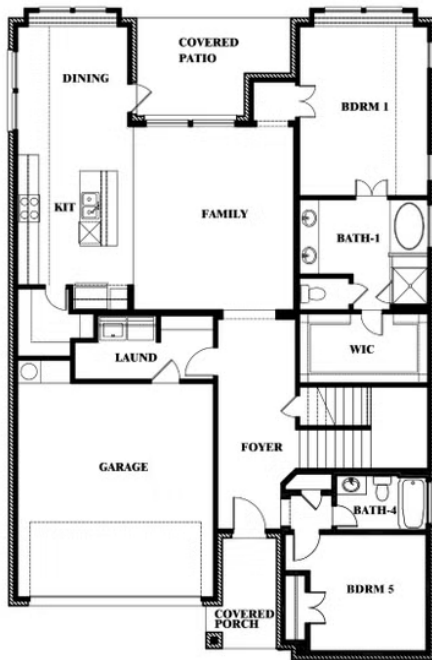

Violet

MOCKINGBIRD HEIGHTS CLASSIC 60

1134 S BLUEBIRD LANE, MIDLOTHIAN, TX 76065

VIOLET FLOOR PLAN WITH OPTIONAL BEDROOM AT STUDY

Violet
Opt. Bed 5 & Bath 4 at Study