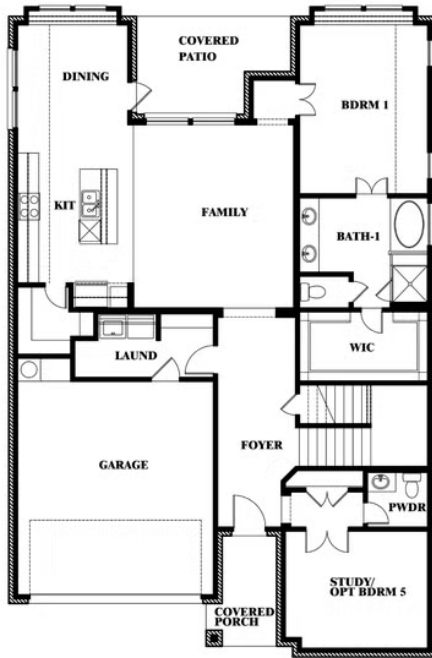

Violet

VIOLET FLOOR PLAN

MOCKINGBIRD HEIGHTS CLASSIC 60

1134 S BLUEBIRD LANE, MIDLOTHIAN, TX 76065

Violet