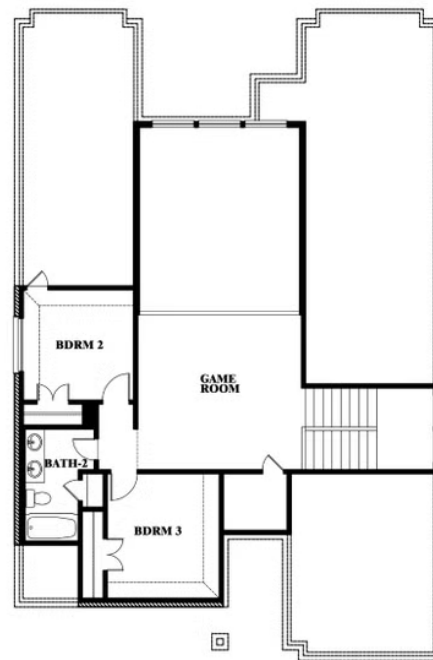

Violet

MOCKINGBIRD HEIGHTS CLASSIC 60

1134 S BLUEBIRD LANE, MIDLOTHIAN, TX 76065

VIOLET FLOOR PLAN WITH OPTIONAL BEDROOM AT STUDY

Violet
Opt. Bed 5 & Bath 4 at Study