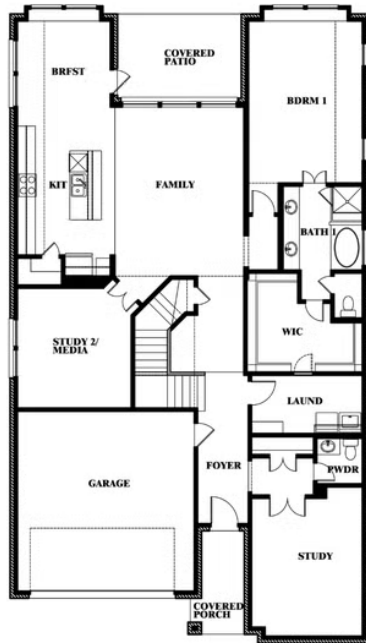

Rose III

ROSE III FLOOR PLAN

MOCKINGBIRD HEIGHTS CLASSIC 60

1134 S BLUEBIRD LANE, MIDLOTHIAN, TX 76065

Rose III