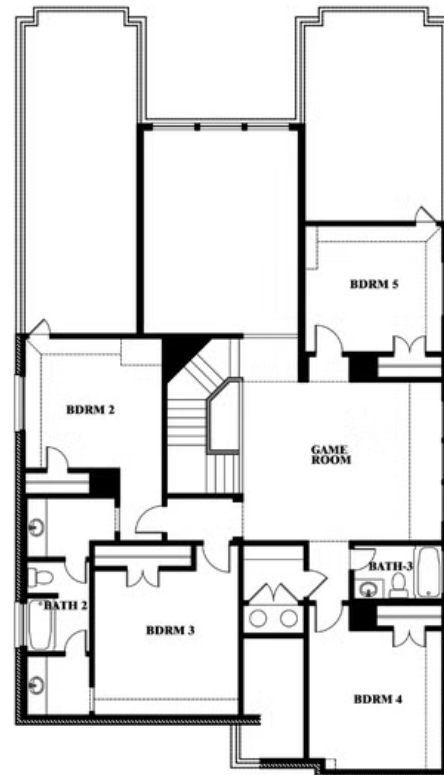

Rose III

HOMES FROM
\$548,990

CLASSIC SERIES

MOCKINGBIRD HEIGHTS CLASSIC 60

1134 S BLUEBIRD LANE, MIDLOTHIAN, TX 76065

3,557
SQUARE FEET

5
BEDROOMS

3.5
BATHROOMS

2
CAR GARAGE

ELEVATION AS

ELEVATION B

ELEVATION C

ELEVATION D

Rose III

ROSE III FLOOR PLAN

MOCKINGBIRD HEIGHTS CLASSIC 60

1134 S BLUEBIRD LANE, MIDLOTHIAN, TX 76065

Rose III

This brochure is for general informational purposes and is to be used as a guide only. Changes may be made during the development process and floorplans, dimensions, fixtures, fittings, finishes and specifications are subject to change without notice. Window placement, balcony configuration, wardrobe sizes and living areas may vary slightly within each plan type. EQUAL HOUSING OPPORTUNITY

Rose III

MOCKINGBIRD HEIGHTS CLASSIC 60

1134 S BLUEBIRD LANE, MIDLOTHIAN, TX 76065

ROSE III FLOOR PLAN WITH OPTIONAL BED & BATH AT STUDY

Rose III Opt. Bed & Bath at Study

This brochure is for general informational purposes and is to be used as a guide only. Changes may be made during the development process and floorplans, dimensions, fixtures, fittings, finishes and specifications are subject to change without notice. Window placement, balcony configuration, wardrobe sizes and living areas may vary slightly within each plan type. EQUAL HOUSING OPPORTUNITY