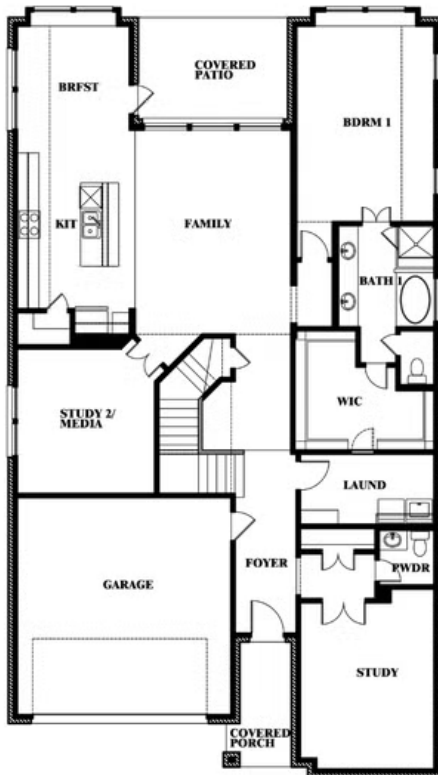

Rose III

HOMES FROM
\$548,990

CLASSIC SERIES

MOCKINGBIRD HEIGHTS CLASSIC 60

1134 S BLUEBIRD LANE, MIDLOTHIAN, TX 76065

3,557
SQUARE FEET

5
BEDROOMS

3.5
BATHROOMS

2
CAR GARAGE

ELEVATION AS

ELEVATION B

ELEVATION C

ELEVATION D

Rose III

ROSE III FLOOR PLAN

MOCKINGBIRD HEIGHTS CLASSIC 60

1134 S BLUEBIRD LANE, MIDLOTHIAN, TX 76065

Rose III

This brochure is for general informational purposes and is to be used as a guide only. Changes may be made during the development process and floorplans, dimensions, fixtures, fittings, finishes and specifications are subject to change without notice. Window placement, balcony configuration, wardrobe sizes and living areas may vary slightly within each plan type. EQUAL HOUSING OPPORTUNITY

Rose III

MOCKINGBIRD HEIGHTS CLASSIC 60

1134 S BLUEBIRD LANE, MIDLOTHIAN, TX 76065

ROSE III FLOOR PLAN WITH OPTIONAL BED & BATH AT STUDY

Rose III Opt. Bed & Bath at Study

This brochure is for general informational purposes and is to be used as a guide only. Changes may be made during the development process and floorplans, dimensions, fixtures, fittings, finishes and specifications are subject to change without notice. Window placement, balcony configuration, wardrobe sizes and living areas may vary slightly within each plan type. EQUAL HOUSING OPPORTUNITY