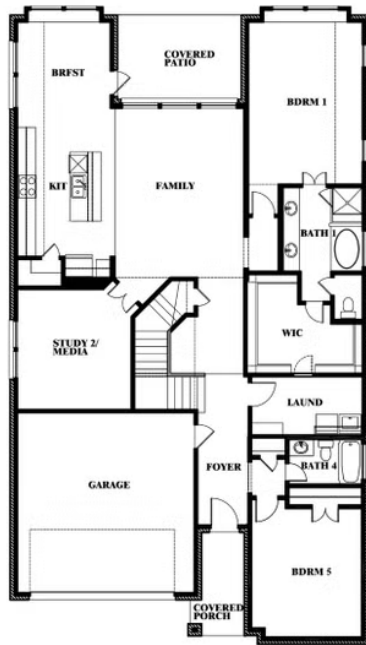

Rose III

MOCKINGBIRD HEIGHTS CLASSIC 60

1134 S BLUEBIRD LANE, MIDLOTHIAN, TX 76065

ROSE III FLOOR PLAN WITH OPTIONAL BED & BATH AT STUDY

Rose III
Opt. Bed & Bath at Study