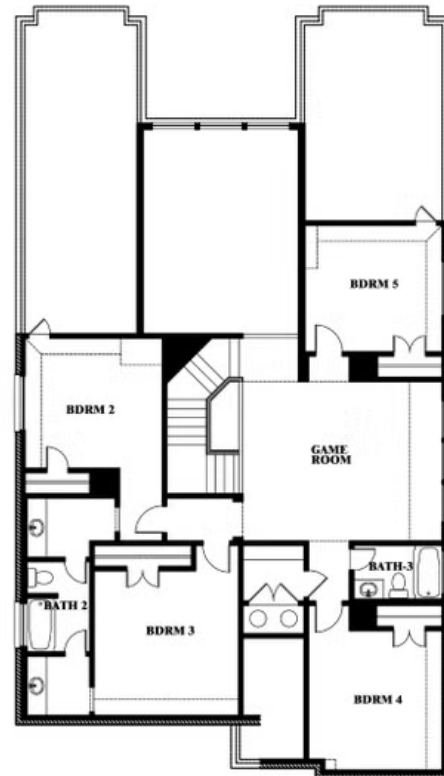

1134 S BLUEBIRD LANE, MIDLOTHIAN, TX 76065

Rose III

This brochure is for general informational purposes and is to be used as a guide only. Changes may be made during the development process and floorplans, dimensions, fixtures, fittings, finishes and specifications are subject to change without notice. Window placement, balcony configuration, wardrobe sizes and living areas may vary slightly within each plan type. EQUAL HOUSING OPPORTUNITY

Rose III

MOCKINGBIRD HEIGHTS CLASSIC 60

1134 S BLUEBIRD LANE, MIDLOTHIAN, TX 76065

ROSE III FLOOR PLAN WITH OPTIONAL BED & BATH AT STUDY

Rose III Opt. Bed & Bath at Study

This brochure is for general informational purposes and is to be used as a guide only. Changes may be made during the development process and floorplans, dimensions, fixtures, fittings, finishes and specifications are subject to change without notice. Window placement, balcony configuration, wardrobe sizes and living areas may vary slightly within each plan type. EQUAL HOUSING OPPORTUNITY