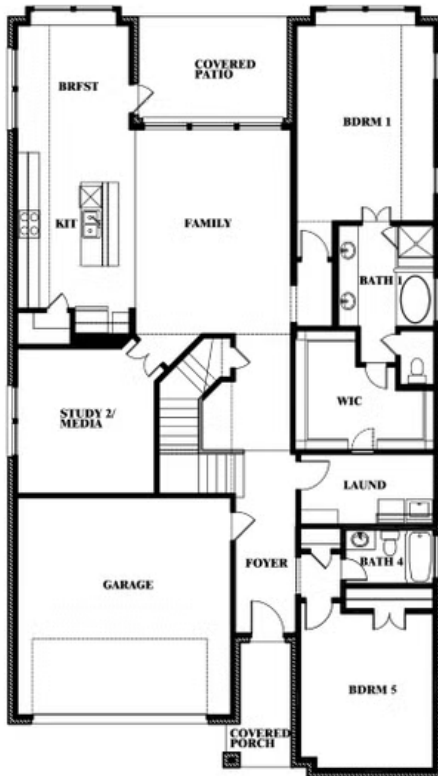

Rose III

HOMES FROM
\$548,990

CLASSIC SERIES

MOCKINGBIRD HEIGHTS CLASSIC 60

1134 S BLUEBIRD LANE, MIDLOTHIAN, TX 76065

3,557
SQUARE FEET

5
BEDROOMS

3.5
BATHROOMS

1134 S BLUEBIRD LANE, MIDLOTHIAN, TX 76065

Rose III

This brochure is for general informational purposes and is to be used as a guide only. Changes may be made during the development process and floorplans, dimensions, fixtures, fittings, finishes and specifications are subject to change without notice. Window placement, balcony configuration, wardrobe sizes and living areas may vary slightly within each plan type. EQUAL HOUSING OPPORTUNITY

Rose III

MOCKINGBIRD HEIGHTS CLASSIC 60

1134 S BLUEBIRD LANE, MIDLOTHIAN, TX 76065

ROSE III FLOOR PLAN WITH OPTIONAL BED & BATH AT STUDY

Rose III Opt. Bed & Bath at Study

This brochure is for general informational purposes and is to be used as a guide only. Changes may be made during the development process and floorplans, dimensions, fixtures, fittings, finishes and specifications are subject to change without notice. Window placement, balcony configuration, wardrobe sizes and living areas may vary slightly within each plan type. EQUAL HOUSING OPPORTUNITY