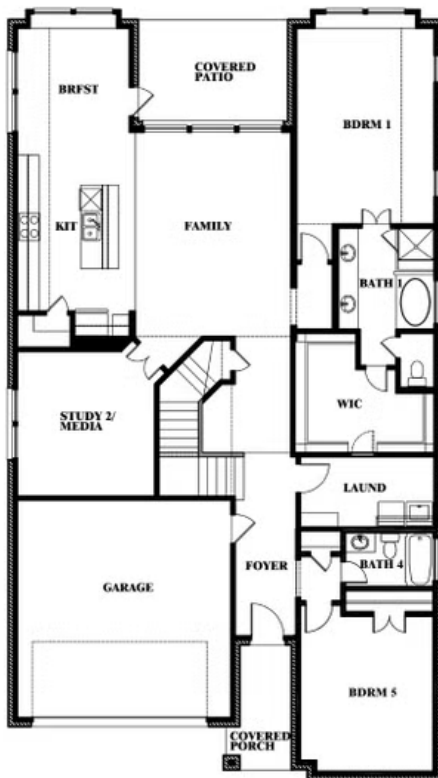

Rose II

MOCKINGBIRD HEIGHTS CLASSIC 60

1134 S BLUEBIRD LANE, MIDLOTHIAN, TX 76065

ROSE II FLOOR PLAN WITH OPTIONAL BED & BATH AT STUDY

Rose II Opt. Bed & Bath at Study

This brochure is for general informational purposes and is to be used as a guide only. Changes may be made during the development process and floorplans, dimensions, fixtures, fittings, finishes and specifications are subject to change without notice. Window placement, balcony configuration, wardrobe sizes and living areas may vary slightly within each plan type. EQUAL HOUSING OPPORTUNITY

Document generated Nov 21, 2024. Prices, plans, square footage, features and materials are subject to change at any time without notice and vary among communities. Listed prices are for informational purposes only, are not binding, and do not create any contractual obligation(s). The price of any home is dependent on numerous factors, all of which are unique to a specific home, and is not guaranteed until specified in a binding contract. Pricing of elevations and additional optional beds/baths vary per plan. Some plans require a premium homesite. Please ask the Community Manager for details. Renderings of homes are artist concepts and may not reflect exact colors and materials.