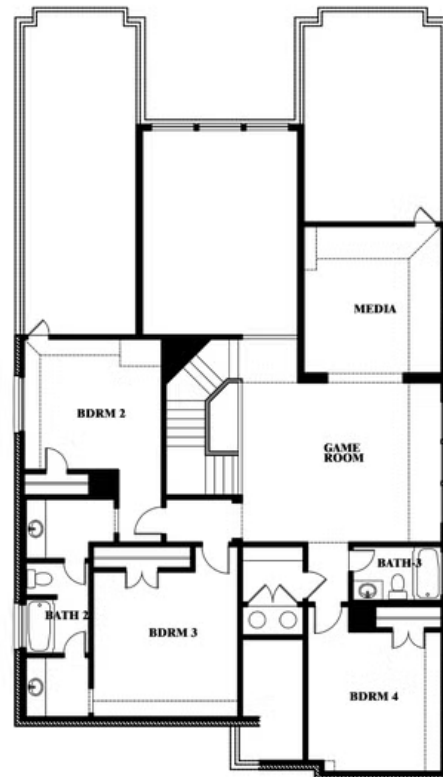

ELEVATION C

ELEVATION D

Rose II

ROSE II FLOOR PLAN

MOCKINGBIRD HEIGHTS CLASSIC 60

1134 S BLUEBIRD LANE, MIDLOTHIAN, TX 76065

Rose II

This brochure is for general informational purposes and is to be used as a guide only. Changes may be made during the development process and floorplans, dimensions, fixtures, fittings, finishes and specifications are subject to change without notice. Window placement, balcony configuration, wardrobe sizes and living areas may vary slightly within each plan type. EQUAL HOUSING OPPORTUNITY