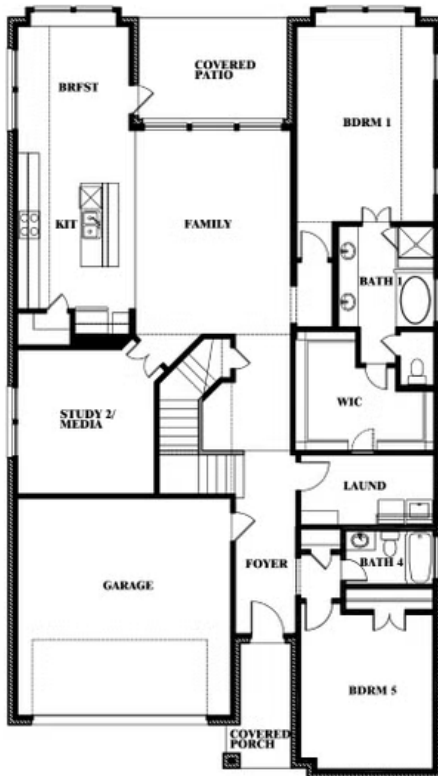

Rose II

HOMES FROM
\$545,990

CLASSIC SERIES

MOCKINGBIRD HEIGHTS CLASSIC 60

1134 S BLUEBIRD LANE, MIDLOTHIAN, TX 76065

3,557
SQUARE FEET

4
BEDROOMS

3.5
BATHROOMS

2
CAR GARAGE

ELEVATION AS

ELEVATION B

ELEVATION C

ELEVATION D

Rose II

ROSE II FLOOR PLAN

MOCKINGBIRD HEIGHTS CLASSIC 60

1134 S BLUEBIRD LANE, MIDLOTHIAN, TX 76065

Rose II

This brochure is for general informational purposes and is to be used as a guide only. Changes may be made during the development process and floorplans, dimensions, fixtures, fittings, finishes and specifications are subject to change without notice. Window placement, balcony configuration, wardrobe sizes and living areas may vary slightly within each plan type. EQUAL HOUSING OPPORTUNITY

Rose II

MOCKINGBIRD HEIGHTS CLASSIC 60

1134 S BLUEBIRD LANE, MIDLOTHIAN, TX 76065

ROSE II FLOOR PLAN WITH OPTIONAL BED & BATH AT STUDY

Rose II Opt. Bed & Bath at Study

This brochure is for general informational purposes and is to be used as a guide only. Changes may be made during the development process and floorplans, dimensions, fixtures, fittings, finishes and specifications are subject to change without notice. Window placement, balcony configuration, wardrobe sizes and living areas may vary slightly within each plan type. EQUAL HOUSING OPPORTUNITY