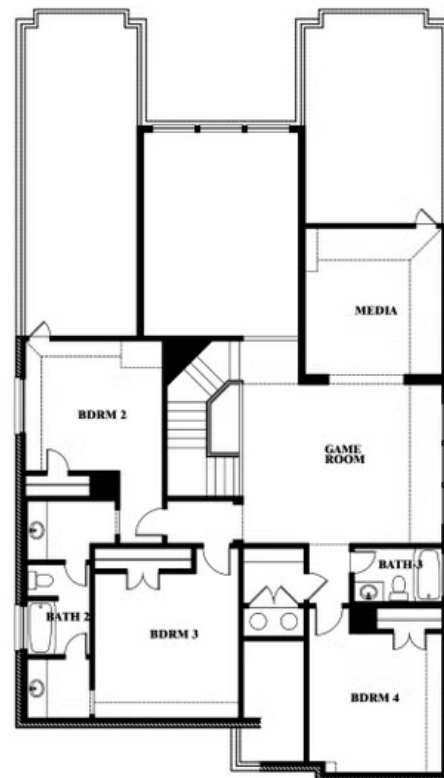

Rose II

MOCKINGBIRD HEIGHTS CLASSIC 60

1134 S BLUEBIRD LANE, MIDLOTHIAN, TX 76065

ROSE II FLOOR PLAN WITH OPTIONAL BED & BATH AT STUDY

Rose II Opt. Bed & Bath at Study

This brochure is for general informational purposes and is to be used as a guide only. Changes may be made during the development process and floorplans, dimensions, fixtures, fittings, finishes and specifications are subject to change without notice. Window placement, balcony configuration, wardrobe sizes and living areas may vary slightly within each plan type. EQUAL HOUSING OPPORTUNITY

Document generated Nov 21, 2024. Prices, plans, square footage, features and materials are subject to change at any time without notice and vary among communities. Listed prices are for informational purposes only, are not binding, and do not create any contractual obligation(s). The price of any home is dependent on numerous factors, all of which are unique to a specific home, and is not guaranteed until specified in a binding contract. Pricing of elevations and additional optional beds/baths vary per plan. Some plans require a premium homesite. Please ask the Community Manager for details. Renderings of homes are artist concepts and may not reflect exact colors and materials.