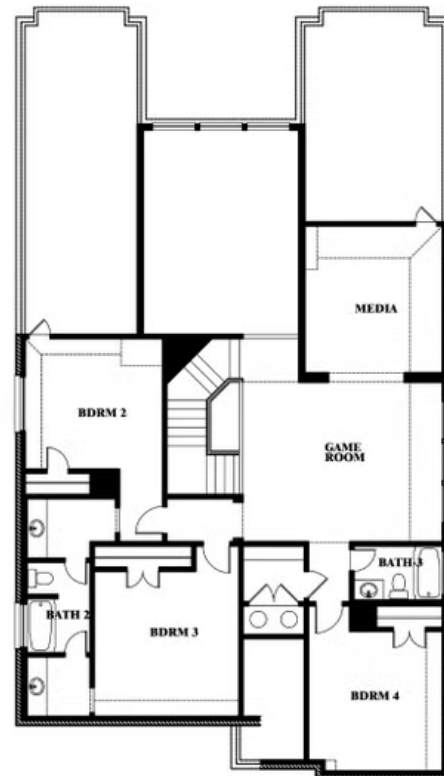

Rose II

HOMES FROM
\$545,990

CLASSIC SERIES

MOCKINGBIRD HEIGHTS CLASSIC 60

1134 S BLUEBIRD LANE, MIDLOTHIAN, TX 76065

3,557
SQUARE FEET

4
BEDROOMS

3.5
BATHROOMS

2
CAR GARAGE

ELEVATION AS

ELEVATION B

ELEVATION C

ELEVATION D

Rose II

ROSE II FLOOR PLAN

MOCKINGBIRD HEIGHTS CLASSIC 60

1134 S BLUEBIRD LANE, MIDLOTHIAN, TX 76065

Rose II

This brochure is for general informational purposes and is to be used as a guide only. Changes may be made during the development process and floorplans, dimensions, fixtures, fittings, finishes and specifications are subject to change without notice. Window placement, balcony configuration, wardrobe sizes and living areas may vary slightly within each plan type. EQUAL HOUSING OPPORTUNITY

Rose II

MOCKINGBIRD HEIGHTS CLASSIC 60

1134 S BLUEBIRD LANE, MIDLOTHIAN, TX 76065

ROSE II FLOOR PLAN WITH OPTIONAL BED & BATH AT STUDY

Rose II Opt. Bed & Bath at Study

This brochure is for general informational purposes and is to be used as a guide only. Changes may be made during the development process and floorplans, dimensions, fixtures, fittings, finishes and specifications are subject to change without notice. Window placement, balcony configuration, wardrobe sizes and living areas may vary slightly within each plan type. EQUAL HOUSING OPPORTUNITY