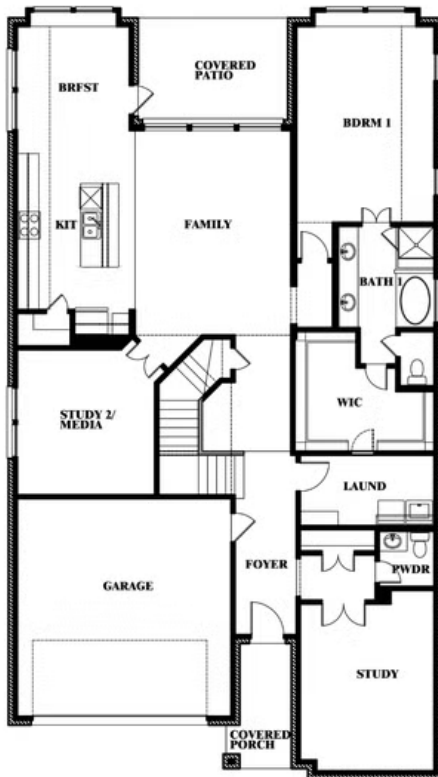

**2**  
CAR GARAGE

**ELEVATION AS**

**ELEVATION B**

ELEVATION B

**ELEVATION C**

ELEVATION C

**ELEVATION D**

ELEVATION D

# Rose II

**ROSE II FLOOR PLAN**

## MOCKINGBIRD HEIGHTS CLASSIC 60

1134 S BLUEBIRD LANE, MIDLOTHIAN, TX 76065

## Rose II

This brochure is for general informational purposes and is to be used as a guide only. Changes may be made during the development process and floorplans, dimensions, fixtures, fittings, finishes and specifications are subject to change without notice. Window placement, balcony configuration, wardrobe sizes and living areas may vary slightly within each plan type. EQUAL HOUSING OPPORTUNITY