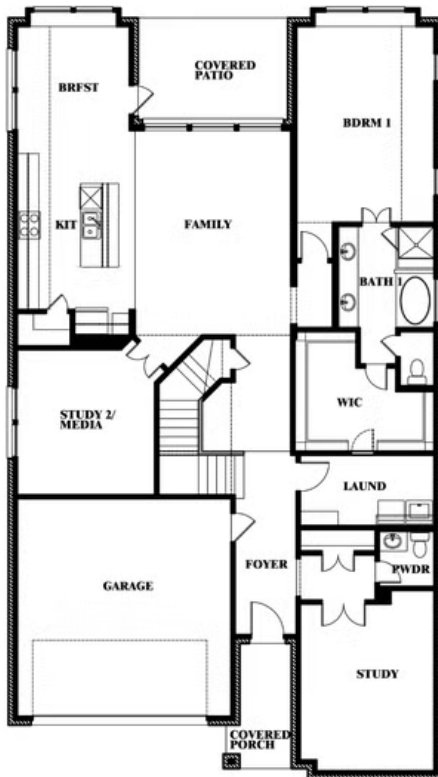

Rose II

HOMES FROM
\$545,990

CLASSIC SERIES

MOCKINGBIRD HEIGHTS CLASSIC 60

1134 S BLUEBIRD LANE, MIDLOTHIAN, TX 76065

3,557
SQUARE FEET

4
BEDROOMS

3.5
BATHROOMS

2
CAR GARAGE

ELEVATION AS

ELEVATION B

ELEVATION C

ELEVATION D

Rose II

ROSE II FLOOR PLAN

MOCKINGBIRD HEIGHTS CLASSIC 60

1134 S BLUEBIRD LANE, MIDLOTHIAN, TX 76065

Rose II

This brochure is for general informational purposes and is to be used as a guide only. Changes may be made during the development process and floorplans, dimensions, fixtures, fittings, finishes and specifications are subject to change without notice. Window placement, balcony configuration, wardrobe sizes and living areas may vary slightly within each plan type. EQUAL HOUSING OPPORTUNITY

Rose II

MOCKINGBIRD HEIGHTS CLASSIC 60

1134 S BLUEBIRD LANE, MIDLOTHIAN, TX 76065

ROSE II FLOOR PLAN WITH OPTIONAL BED & BATH AT STUDY

Rose II Opt. Bed & Bath at Study

This brochure is for general informational purposes and is to be used as a guide only. Changes may be made during the development process and floorplans, dimensions, fixtures, fittings, finishes and specifications are subject to change without notice. Window placement, balcony configuration, wardrobe sizes and living areas may vary slightly within each plan type. EQUAL HOUSING OPPORTUNITY