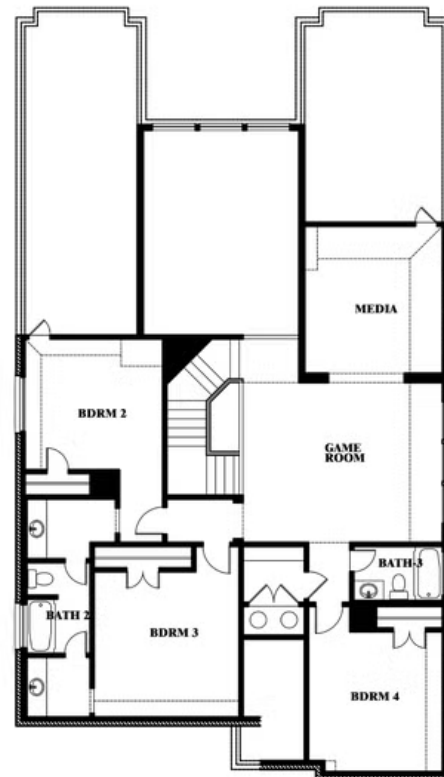

Rose II

HOMES FROM
\$545,990

CLASSIC SERIES

MOCKINGBIRD HEIGHTS CLASSIC 60

1134 S BLUEBIRD LANE, MIDLOTHIAN, TX 76065

3,557
SQUARE FEET

4
BEDROOMS

3.5
BATHROOMS

2
CAR GARAGE

ELEVATION AS

ELEVATION B

ELEVATION C

ELEVATION D

Rose II

ROSE II FLOOR PLAN

MOCKINGBIRD HEIGHTS CLASSIC 60

1134 S BLUEBIRD LANE, MIDLOTHIAN, TX 76065

Rose II

This brochure is for general informational purposes and is to be used as a guide only. Changes may be made during the development process and floorplans, dimensions, fixtures, fittings, finishes and specifications are subject to change without notice. Window placement, balcony configuration, wardrobe sizes and living areas may vary slightly within each plan type. EQUAL HOUSING OPPORTUNITY

Rose II

MOCKINGBIRD HEIGHTS CLASSIC 60

1134 S BLUEBIRD LANE, MIDLOTHIAN, TX 76065

ROSE II FLOOR PLAN WITH OPTIONAL BED & BATH AT STUDY

Rose II Opt. Bed & Bath at Study

This brochure is for general informational purposes and is to be used as a guide only. Changes may be made during the development process and floorplans, dimensions, fixtures, fittings, finishes and specifications are subject to change without notice. Window placement, balcony configuration, wardrobe sizes and living areas may vary slightly within each plan type. EQUAL HOUSING OPPORTUNITY