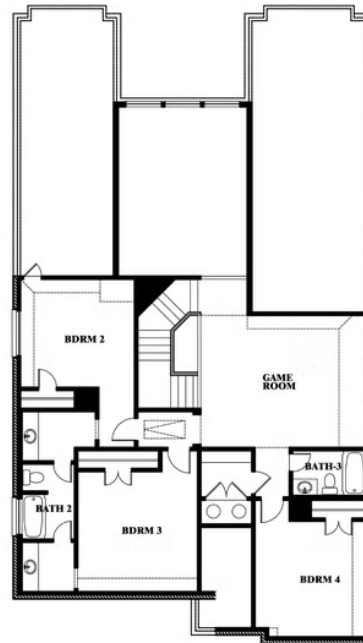

Rose

ROSE FLOOR PLAN

MOCKINGBIRD HEIGHTS CLASSIC 60

1134 S BLUEBIRD LANE, MIDLOTHIAN, TX 76065

Rose