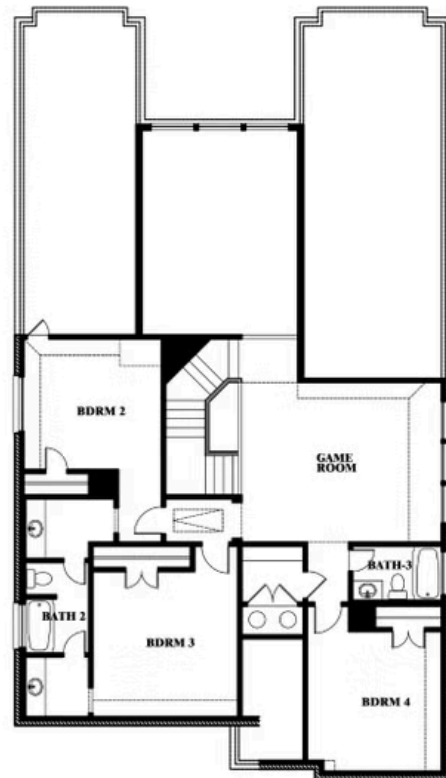

Rose

HOMES FROM
\$534,990

CLASSIC SERIES

MOCKINGBIRD HEIGHTS CLASSIC 60

1134 S BLUEBIRD LANE, MIDLOTHIAN, TX 76065

3,359
SQUARE FEET

4
BEDROOMS

3.5
BATHROOMS

Rose

ROSE FLOOR PLAN

MOCKINGBIRD HEIGHTS CLASSIC 60

1134 S BLUEBIRD LANE, MIDLOTHIAN, TX 76065

Rose

This brochure is for general informational purposes and is to be used as a guide only. Changes may be made during the development process and floorplans, dimensions, fixtures, fittings, finishes and specifications are subject to change without notice. Window placement, balcony configuration, wardrobe sizes and living areas may vary slightly within each plan type. EQUAL HOUSING OPPORTUNITY

Rose

MOCKINGBIRD HEIGHTS CLASSIC 60

1134 S BLUEBIRD LANE, MIDLOTHIAN, TX 76065

ROSE FLOOR PLAN WITH OPTIONAL BED & BATH AT STUDY

Rose
Opt. Bed & Bath at Study

This brochure is for general informational purposes and is to be used as a guide only. Changes may be made during the development process and floorplans, dimensions, fixtures, fittings, finishes and specifications are subject to change without notice. Window placement, balcony configuration, wardrobe sizes and living areas may vary slightly within each plan type. EQUAL HOUSING OPPORTUNITY