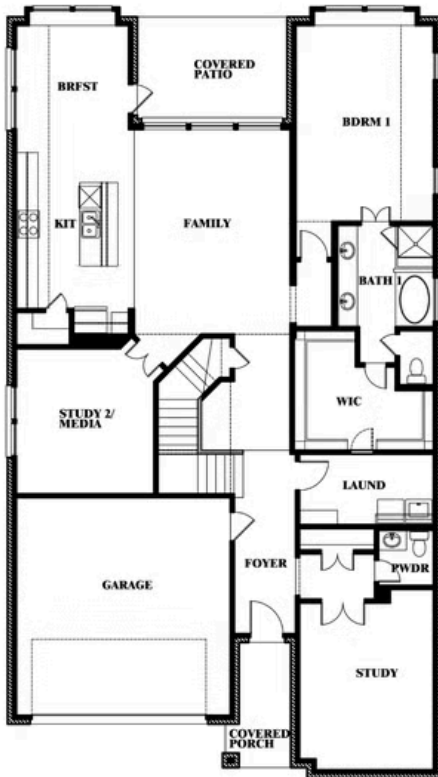

Rose

HOMES FROM
\$534,990

CLASSIC SERIES

MOCKINGBIRD HEIGHTS CLASSIC 60

1134 S BLUEBIRD LANE, MIDLOTHIAN, TX 76065

3,359
SQUARE FEET

4
BEDROOMS

3.5
BATHROOMS

2
CAR GARAGE

ELEVATION AS

ELEVATION B

ELEVATION B

ELEVATION C

ELEVATION C

ELEVATION D

ELEVATION D

Rose

ROSE FLOOR PLAN

MOCKINGBIRD HEIGHTS CLASSIC 60

1134 S BLUEBIRD LANE, MIDLOTHIAN, TX 76065

Rose

This brochure is for general informational purposes and is to be used as a guide only. Changes may be made during the development process and floorplans, dimensions, fixtures, fittings, finishes and specifications are subject to change without notice. Window placement, balcony configuration, wardrobe sizes and living areas may vary slightly within each plan type. EQUAL HOUSING OPPORTUNITY

Rose

MOCKINGBIRD HEIGHTS CLASSIC 60

1134 S BLUEBIRD LANE, MIDLOTHIAN, TX 76065

ROSE FLOOR PLAN WITH OPTIONAL BED & BATH AT STUDY

Rose
Opt. Bed & Bath at Study

This brochure is for general informational purposes and is to be used as a guide only. Changes may be made during the development process and floorplans, dimensions, fixtures, fittings, finishes and specifications are subject to change without notice. Window placement, balcony configuration, wardrobe sizes and living areas may vary slightly within each plan type. EQUAL HOUSING OPPORTUNITY