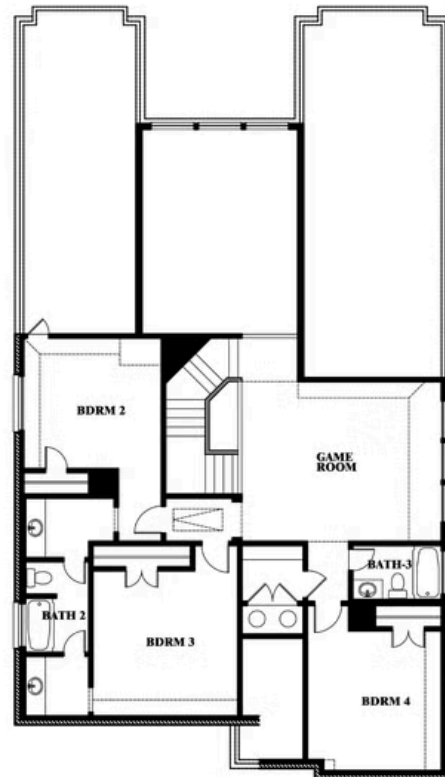

Rose

HOMES FROM
\$534,990

CLASSIC SERIES

MOCKINGBIRD HEIGHTS CLASSIC 60

1134 S BLUEBIRD LANE, MIDLOTHIAN, TX 76065

3,359
SQUARE FEET

4
BEDROOMS

3.5
BATHROOMS

2
CAR GARAGE

ELEVATION AS

ELEVATION B

ELEVATION B

ELEVATION C

ELEVATION C

ELEVATION D

ELEVATION D

Rose

ROSE FLOOR PLAN

MOCKINGBIRD HEIGHTS CLASSIC 60

1134 S BLUEBIRD LANE, MIDLOTHIAN, TX 76065

Rose

This brochure is for general informational purposes and is to be used as a guide only. Changes may be made during the development process and floorplans, dimensions, fixtures, fittings, finishes and specifications are subject to change without notice. Window placement, balcony configuration, wardrobe sizes and living areas may vary slightly within each plan type. EQUAL HOUSING OPPORTUNITY

Rose

MOCKINGBIRD HEIGHTS CLASSIC 60

1134 S BLUEBIRD LANE, MIDLOTHIAN, TX 76065

ROSE FLOOR PLAN WITH OPTIONAL BED & BATH AT STUDY

Rose
Opt. Bed & Bath at Study

This brochure is for general informational purposes and is to be used as a guide only. Changes may be made during the development process and floorplans, dimensions, fixtures, fittings, finishes and specifications are subject to change without notice. Window placement, balcony configuration, wardrobe sizes and living areas may vary slightly within each plan type. EQUAL HOUSING OPPORTUNITY