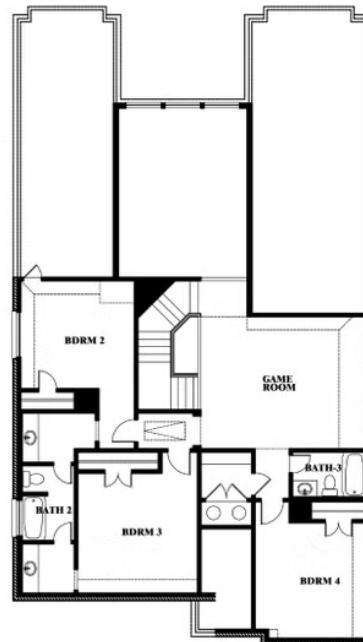

Rose

MOCKINGBIRD HEIGHTS CLASSIC 60

1134 S BLUEBIRD LANE, MIDLOTHIAN, TX 76065

ROSE FLOOR PLAN WITH OPTIONAL BED & BATH AT STUDY

Rose
Opt. Bed & Bath at Study