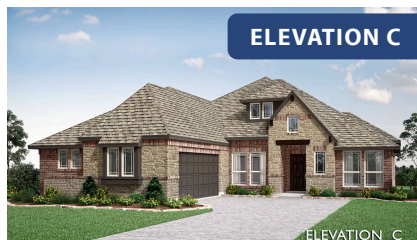

Rockcress

HOMES FROM
\$460,990

CLASSIC SERIES

MOCKINGBIRD HEIGHTS CLASSIC 60

1134 S BLUEBIRD LANE, MIDLOTHIAN, TX 76065

2,250
SQUARE FEET

3
BEDROOMS

2.5
BATHROOMS

2
CAR GARAGE

ELEVATION B

ELEVATION AS

ELEVATION AS

ELEVATION C

ELEVATION C

ELEVATION D

ELEVATION D

Rockcross

MOCKINGBIRD HEIGHTS CLASSIC 60

1134 S BLUEBIRD LANE, MIDLOTHIAN, TX 76065

Rockcross

This brochure is for general informational purposes and is to be used as a guide only. Changes may be made during the development process and floorplans, dimensions, fixtures, fittings, finishes and specifications are subject to change without notice. Window placement, balcony configuration, wardrobe sizes and living areas may vary slightly within each plan type. EQUAL HOUSING OPPORTUNITY