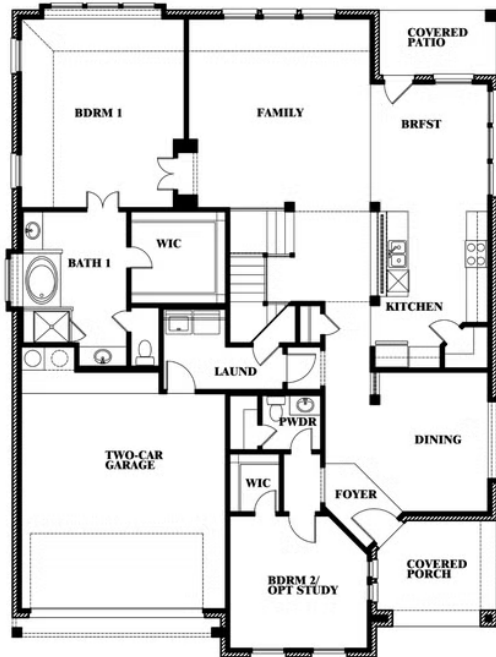

Magnolia III

MOCKINGBIRD HEIGHTS CLASSIC 60
1134 S BLUEBIRD LANE, MIDLOTHIAN, TX 76065

MAGNOLIA III FLOOR PLAN

Magnolia III