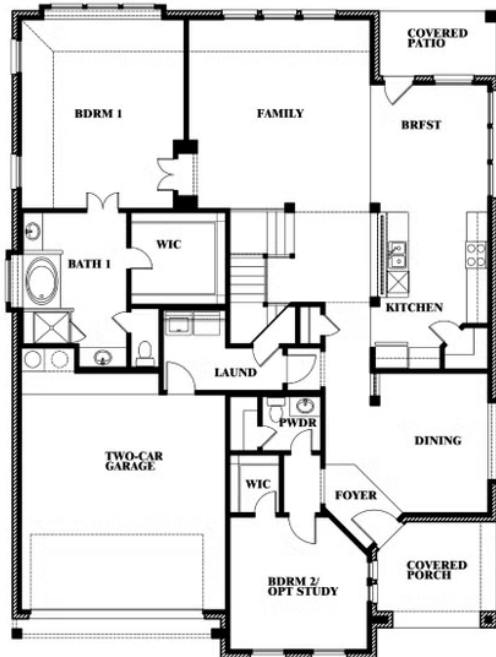

Magnolia III

MOCKINGBIRD HEIGHTS CLASSIC 60
1134 S BLUEBIRD LANE, MIDLOTHIAN, TX 76065

MAGNOLIA III FLOOR PLAN WITH OPTIONAL BATH 3

Magnolia III
Opt. Bath 3 at Bed 5