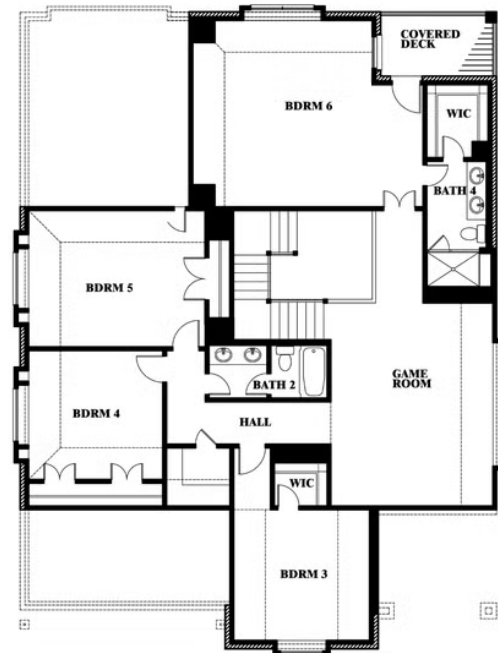

Magnolia III

MOCKINGBIRD HEIGHTS CLASSIC 60
1134 S BLUEBIRD LANE, MIDLOTHIAN, TX 76065

MAGNOLIA III FLOOR PLAN

Magnolia III