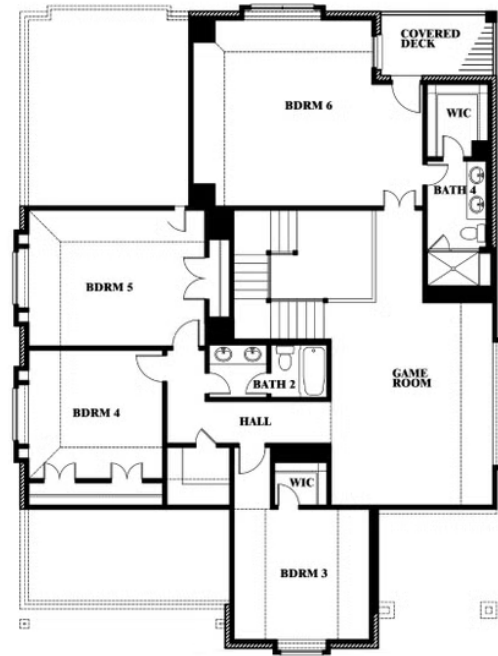

Magnolia III

MAGNOLIA III FLOOR PLAN WITH OPTIONAL MUD ROOM

MOCKINGBIRD HEIGHTS CLASSIC 60
1134 S BLUEBIRD LANE, MIDLOTHIAN, TX 76065

Magnolia III
Opt. Mud Room & Ext. Primary Closet