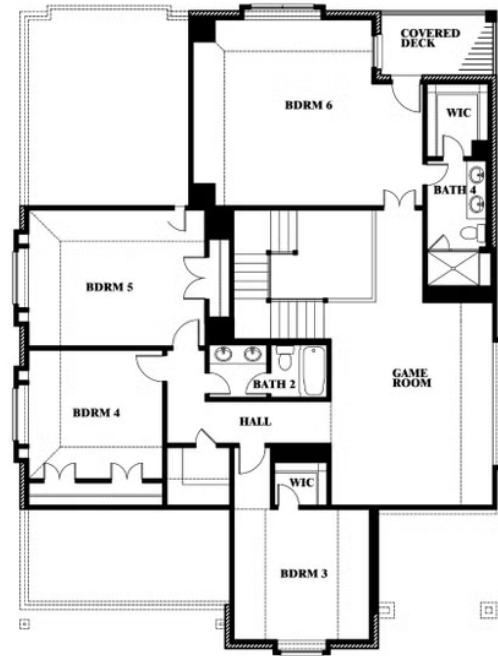

Magnolia III

MOCKINGBIRD HEIGHTS CLASSIC 60
1134 S BLUEBIRD LANE, MIDLOTHIAN, TX 76065

MAGNOLIA III FLOOR PLAN WITH OPTIONAL SHOWER AT POWDER

Magnolia III
Opt. Shower at Powder