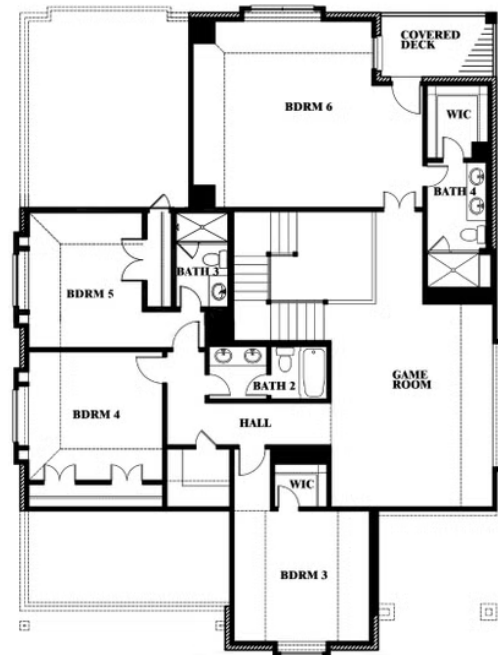

Magnolia III

MOCKINGBIRD HEIGHTS CLASSIC 60
1134 S BLUEBIRD LANE, MIDLOTHIAN, TX 76065

MAGNOLIA III FLOOR PLAN WITH OPTIONAL BATH 3

Magnolia III
Opt. Bath 3 at Bed 5