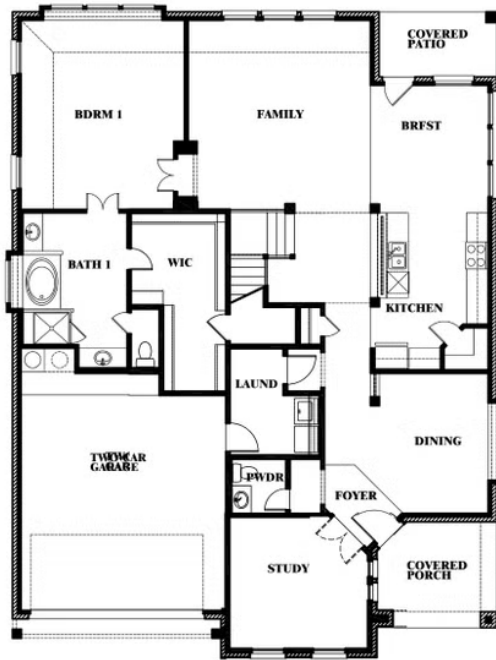

Magnolia III

MAGNOLIA III FLOOR PLAN WITH OPTIONAL MUD ROOM

MOCKINGBIRD HEIGHTS CLASSIC 60
1134 S BLUEBIRD LANE, MIDLOTHIAN, TX 76065

Magnolia III
Opt. Mud Room & Ext. Primary Closet