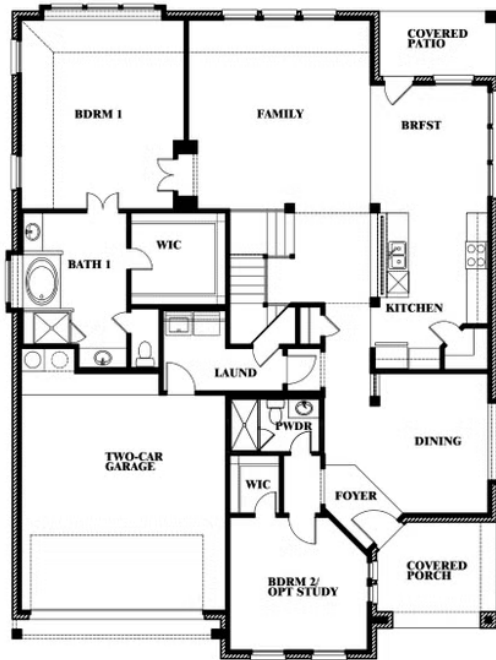

Magnolia III

MOCKINGBIRD HEIGHTS CLASSIC 60
1134 S BLUEBIRD LANE, MIDLOTHIAN, TX 76065

MAGNOLIA III FLOOR PLAN WITH OPTIONAL SHOWER AT POWDER

Magnolia III
Opt. Shower at Powder