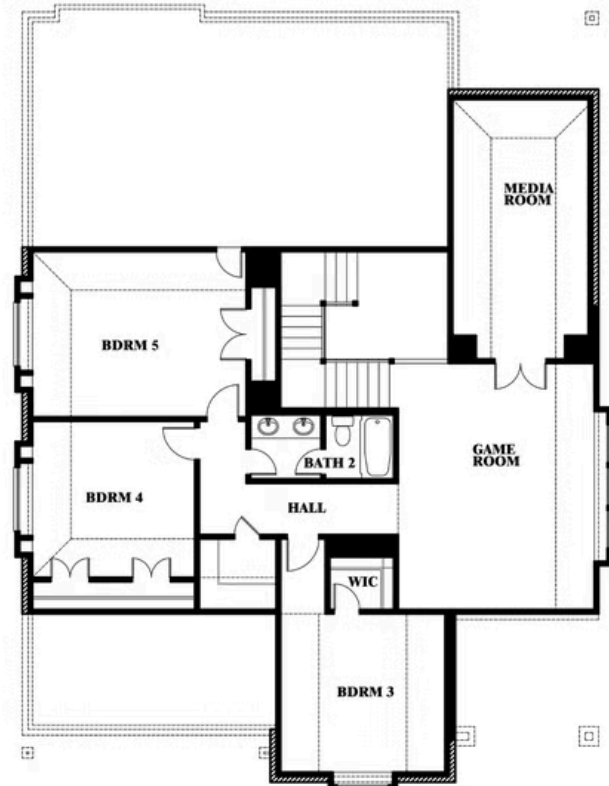

Magnolia II

HOMES FROM
\$540,990

CLASSIC SERIES

MOCKINGBIRD HEIGHTS CLASSIC 60

1134 S BLUEBIRD LANE, MIDLOTHIAN, TX 76065

3,430
SQUARE FEET

4
BEDROOMS

2.5
BATHROOMS

2
CAR GARAGE

Magnolia II

MOCKINGBIRD HEIGHTS CLASSIC 60

1134 S BLUEBIRD LANE, MIDLOTHIAN, TX 76065

MAGNOLIA II FLOOR PLAN

Magnolia II

This brochure is for general informational purposes and is to be used as a guide only. Changes may be made during the development process and floorplans, dimensions, fixtures, fittings, finishes and specifications are subject to change without notice. Window placement, balcony configuration, wardrobe sizes and living areas may vary slightly within each plan type. EQUAL HOUSING OPPORTUNITY