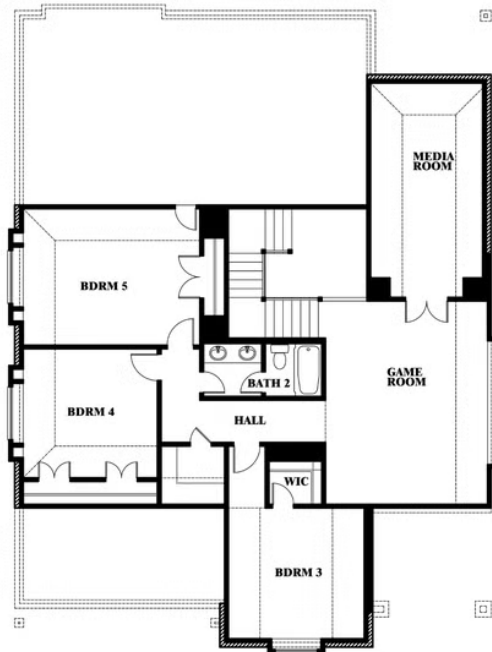

Magnolia II

MOCKINGBIRD HEIGHTS CLASSIC 60
1134 S BLUEBIRD LANE, MIDLOTHIAN, TX 76065

MAGNOLIA II FLOOR PLAN

Magnolia II