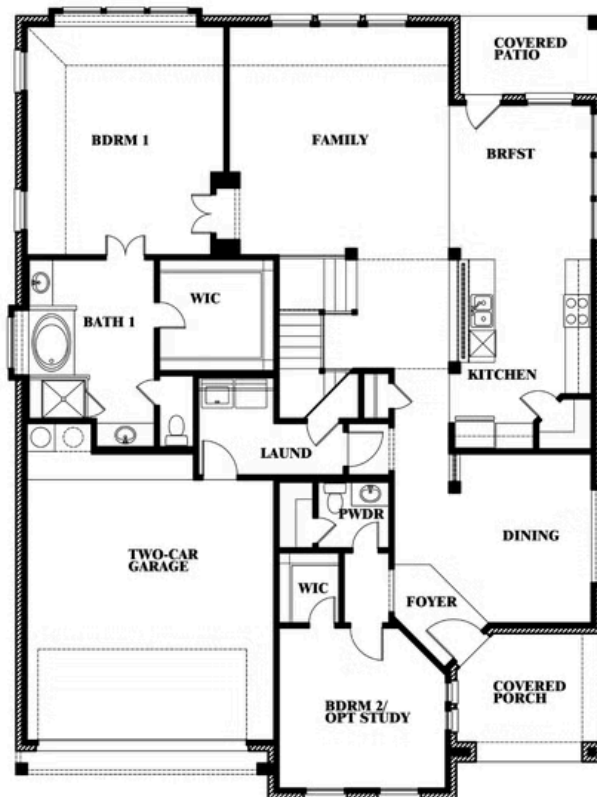

Magnolia II

HOMES FROM
\$540,990

CLASSIC SERIES

MOCKINGBIRD HEIGHTS CLASSIC 60

1134 S BLUEBIRD LANE, MIDLOTHIAN, TX 76065

3,430
SQUARE FEET

4
BEDROOMS

2.5
BATHROOMS

2
CAR GARAGE

Magnolia II

MOCKINGBIRD HEIGHTS CLASSIC 60

1134 S BLUEBIRD LANE, MIDLOTHIAN, TX 76065

MAGNOLIA II FLOOR PLAN

Magnolia II

This brochure is for general informational purposes and is to be used as a guide only. Changes may be made during the development process and floorplans, dimensions, fixtures, fittings, finishes and specifications are subject to change without notice. Window placement, balcony configuration, wardrobe sizes and living areas may vary slightly within each plan type. EQUAL HOUSING OPPORTUNITY