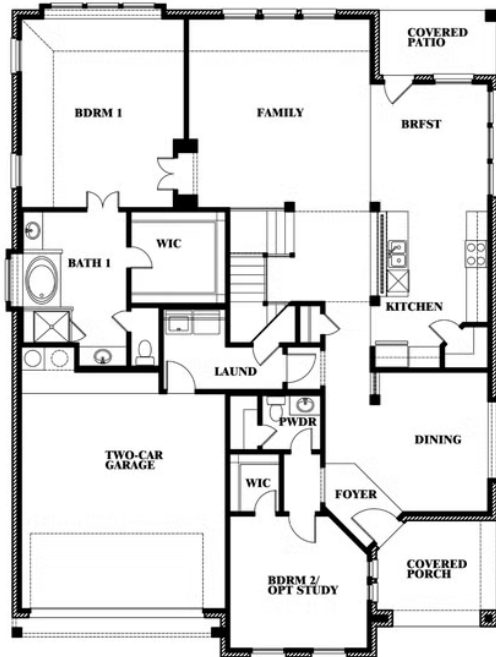

Magnolia II

MOCKINGBIRD HEIGHTS CLASSIC 60
1134 S BLUEBIRD LANE, MIDLOTHIAN, TX 76065

MAGNOLIA II FLOOR PLAN

Magnolia II