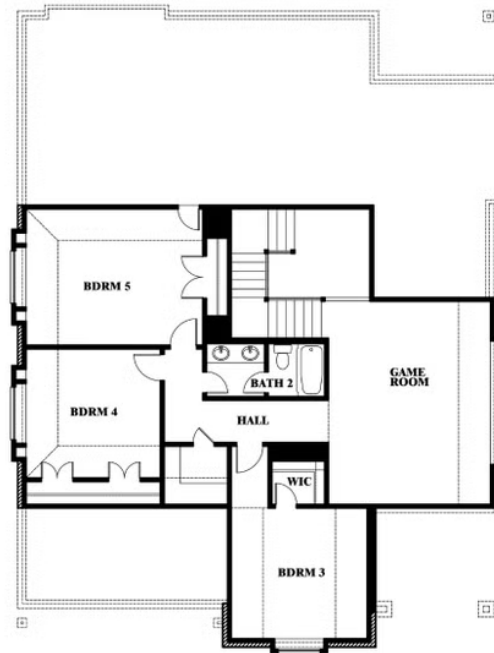

Magnolia

MOCKINGBIRD HEIGHTS CLASSIC 60

1134 S BLUEBIRD LANE, MIDLOTHIAN, TX 76065

MAGNOLIA FLOOR PLAN WITH OPTIONAL SHOWER AT POWDER

Magnolia
Opt. Shower at Powder