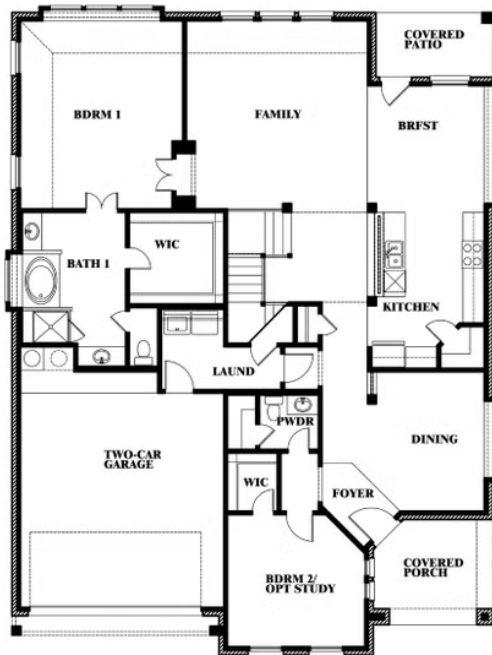

Magnolia

MOCKINGBIRD HEIGHTS CLASSIC 60

1134 S BLUEBIRD LANE, MIDLOTHIAN, TX 76065

MAGNOLIA FLOOR PLAN WITH OPTIONAL BATH 3

Magnolia Opt. Bath 3 at Bed 5