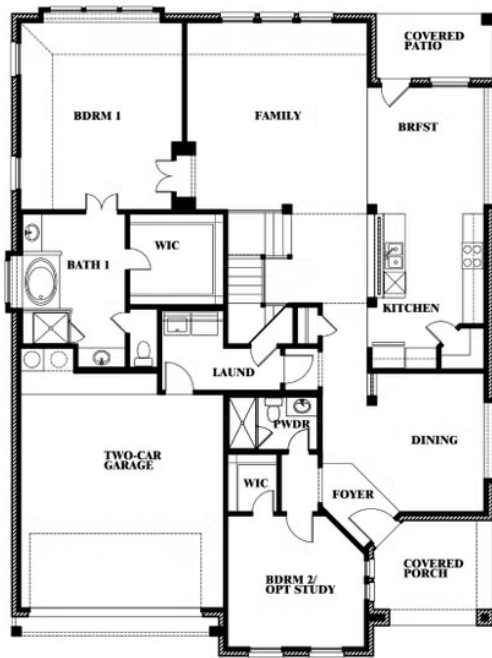

Magnolia

MOCKINGBIRD HEIGHTS CLASSIC 60

1134 S BLUEBIRD LANE, MIDLOTHIAN, TX 76065

MAGNOLIA FLOOR PLAN WITH OPTIONAL SHOWER AT POWDER

Magnolia
Opt. Shower at Powder