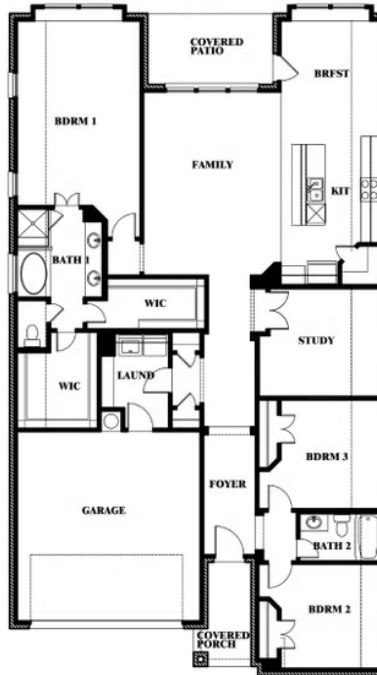

Jasmine

MOCKINGBIRD HEIGHTS CLASSIC 60

1134 S BLUEBIRD LANE, MIDLOTHIAN, TX 76065

JASMINE FLOOR PLAN WITH OPTIONAL STUDY

Jasmine
Opt. Study at Bed 4