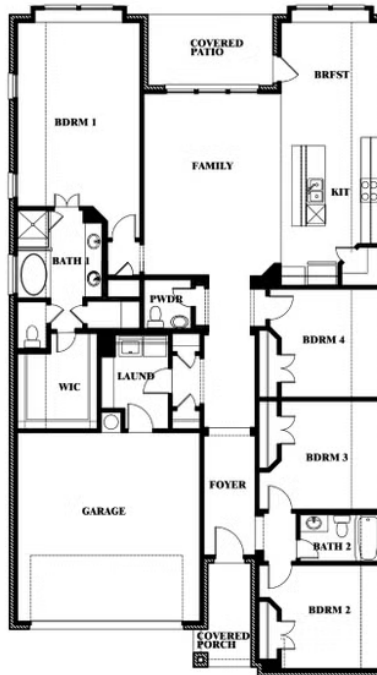

Jasmine

MOCKINGBIRD HEIGHTS CLASSIC 60

1134 S BLUEBIRD LANE, MIDLOTHIAN, TX 76065

JASMINE FLOOR PLAN WITH OPTIONAL POWDER

Jasmine
Opt. Powder at Closet