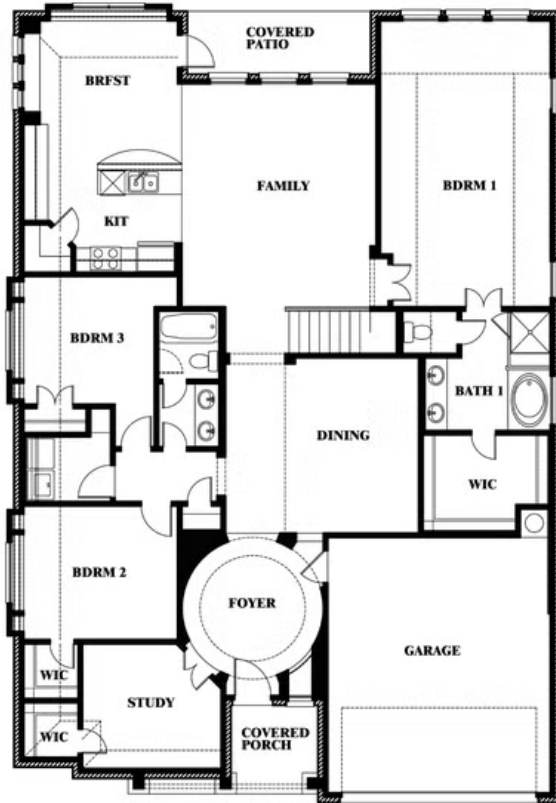

Carolina IV

MOCKINGBIRD HEIGHTS CLASSIC 60
1134 S BLUEBIRD LANE, MIDLOTHIAN, TX 76065

Carolina IV

This brochure is for general informational purposes and is to be used as a guide only. Changes may be made during the development process and floorplans, dimensions, fixtures, fittings, finishes and specifications are subject to change without notice. Window placement, balcony configuration, wardrobe sizes and living areas may vary slightly within each plan type. EQUAL HOUSING OPPORTUNITY