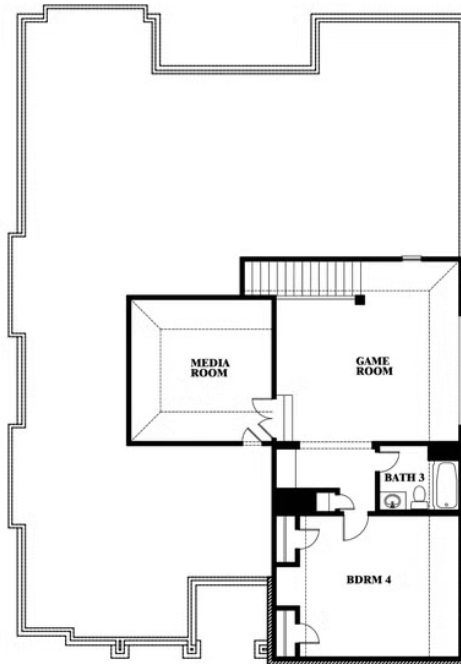

Carolina IV

MOCKINGBIRD HEIGHTS CLASSIC 60
1134 S BLUEBIRD LANE, MIDLOTHIAN, TX 76065

Carolina IV