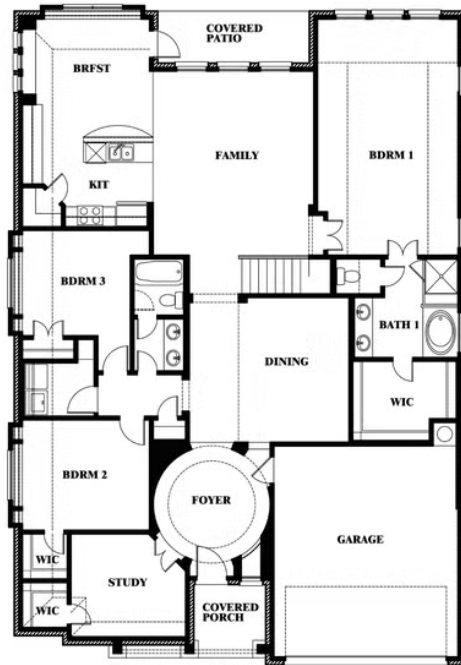

Carolina IV

MOCKINGBIRD HEIGHTS CLASSIC 60
1134 S BLUEBIRD LANE, MIDLOTHIAN, TX 76065

Carolina IV