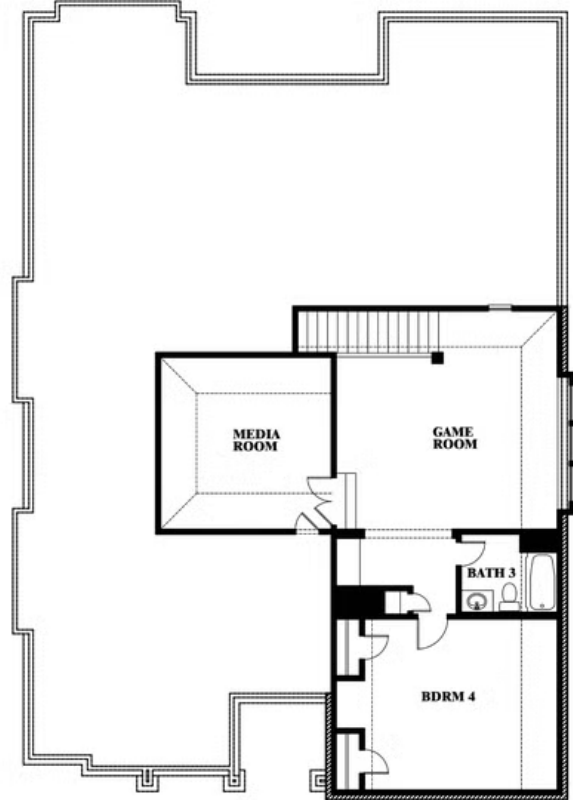

Carolina IV

MOCKINGBIRD HEIGHTS CLASSIC 60
1134 S BLUEBIRD LANE, MIDLOTHIAN, TX 76065

Carolina IV

This brochure is for general informational purposes and is to be used as a guide only. Changes may be made during the development process and floorplans, dimensions, fixtures, fittings, finishes and specifications are subject to change without notice. Window placement, balcony configuration, wardrobe sizes and living areas may vary slightly within each plan type. EQUAL HOUSING OPPORTUNITY