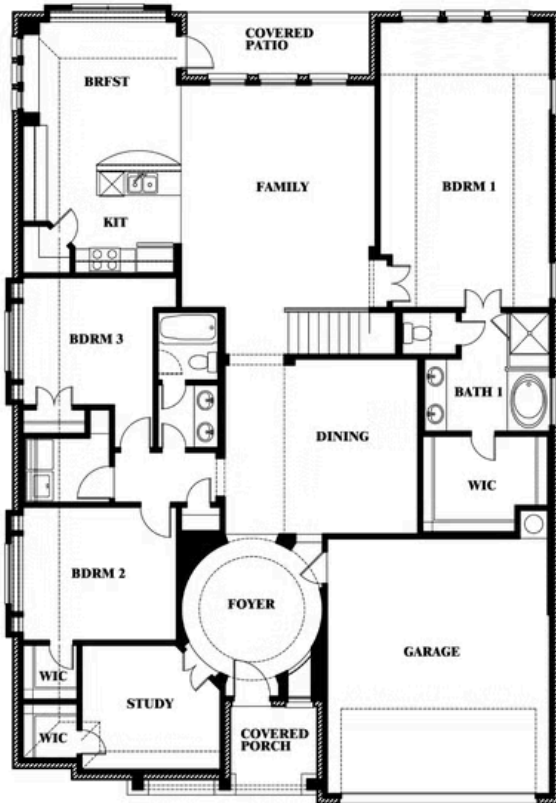

Carolina IV

HOMES FROM
\$528,990

CLASSIC SERIES

MOCKINGBIRD HEIGHTS CLASSIC 60

1134 S BLUEBIRD LANE, MIDLOTHIAN, TX 76065

3,280
SQUARE FEET

4
BEDROOMS

3.0
BATHROOMS

Carolina IV

MOCKINGBIRD HEIGHTS CLASSIC 60
1134 S BLUEBIRD LANE, MIDLOTHIAN, TX 76065

Carolina IV

This brochure is for general informational purposes and is to be used as a guide only. Changes may be made during the development process and floorplans, dimensions, fixtures, fittings, finishes and specifications are subject to change without notice. Window placement, balcony configuration, wardrobe sizes and living areas may vary slightly within each plan type. EQUAL HOUSING OPPORTUNITY