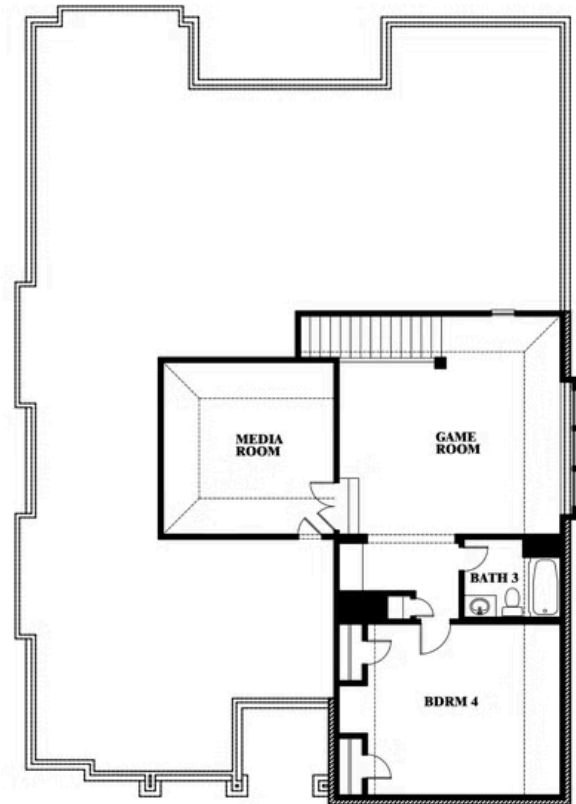

Carolina IV

HOMES FROM
\$528,990

CLASSIC SERIES

MOCKINGBIRD HEIGHTS CLASSIC 60

1134 S BLUEBIRD LANE, MIDLOTHIAN, TX 76065

3,280
SQUARE FEET

4
BEDROOMS

3.0
BATHROOMS

Carolina IV

MOCKINGBIRD HEIGHTS CLASSIC 60
1134 S BLUEBIRD LANE, MIDLOTHIAN, TX 76065

Carolina IV

This brochure is for general informational purposes and is to be used as a guide only. Changes may be made during the development process and floorplans, dimensions, fixtures, fittings, finishes and specifications are subject to change without notice. Window placement, balcony configuration, wardrobe sizes and living areas may vary slightly within each plan type. EQUAL HOUSING OPPORTUNITY