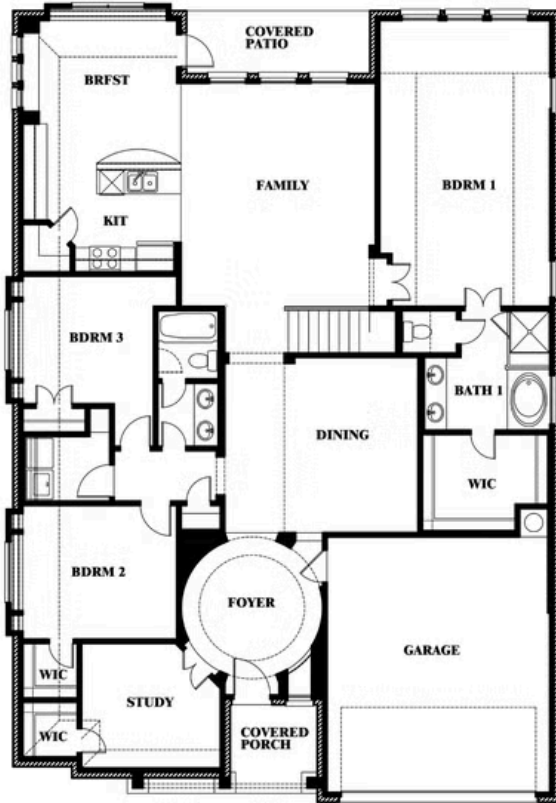

Carolina III

HOMES FROM
\$518,990

CLASSIC SERIES

MOCKINGBIRD HEIGHTS CLASSIC 60

1134 S BLUEBIRD LANE, MIDLOTHIAN, TX 76065

3,067
SQUARE FEET

4
BEDROOMS

3.0
BATHROOMS

2
CAR GARAGE

Carolina III

MOCKINGBIRD HEIGHTS CLASSIC 60
1134 S BLUEBIRD LANE, MIDLOTHIAN, TX 76065

Carolina III

This brochure is for general informational purposes and is to be used as a guide only. Changes may be made during the development process and floorplans, dimensions, fixtures, fittings, finishes and specifications are subject to change without notice. Window placement, balcony configuration, wardrobe sizes and living areas may vary slightly within each plan type. EQUAL HOUSING OPPORTUNITY