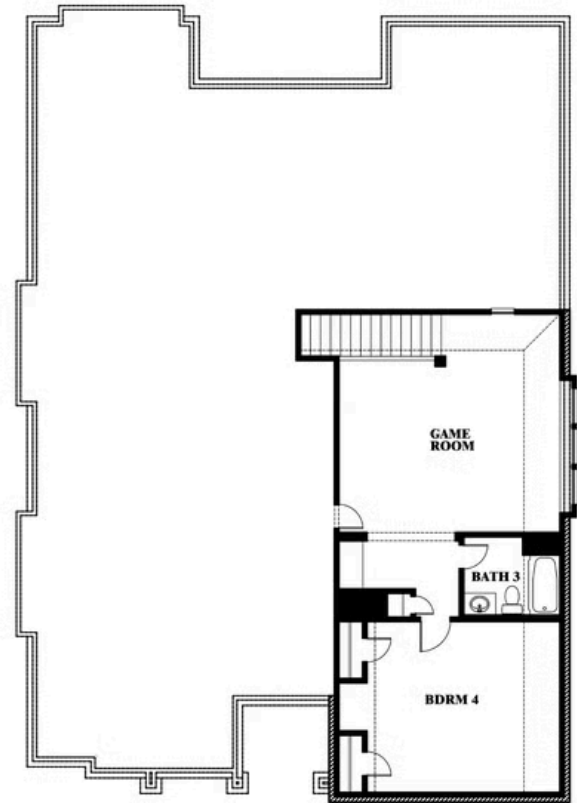

Carolina III

HOMES FROM
\$518,990

CLASSIC SERIES

MOCKINGBIRD HEIGHTS CLASSIC 60

1134 S BLUEBIRD LANE, MIDLOTHIAN, TX 76065

3,067
SQUARE FEET

4
BEDROOMS

3.0
BATHROOMS

2
CAR GARAGE

Carolina III

MOCKINGBIRD HEIGHTS CLASSIC 60
1134 S BLUEBIRD LANE, MIDLOTHIAN, TX 76065

Carolina III

This brochure is for general informational purposes and is to be used as a guide only. Changes may be made during the development process and floorplans, dimensions, fixtures, fittings, finishes and specifications are subject to change without notice. Window placement, balcony configuration, wardrobe sizes and living areas may vary slightly within each plan type. EQUAL HOUSING OPPORTUNITY