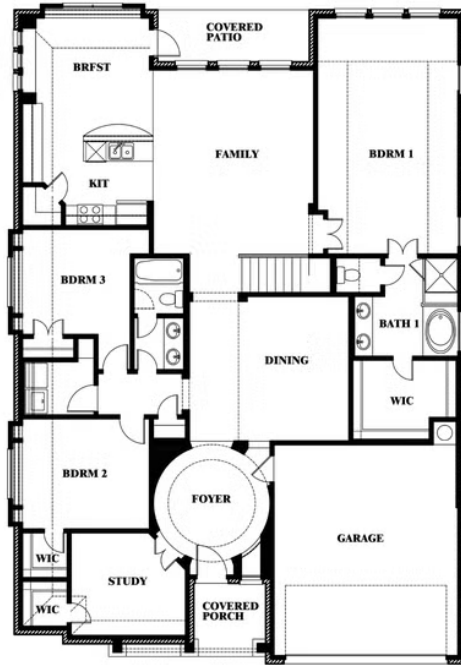

Carolina III

MOCKINGBIRD HEIGHTS CLASSIC 60
1134 S BLUEBIRD LANE, MIDLOTHIAN, TX 76065

Carolina III