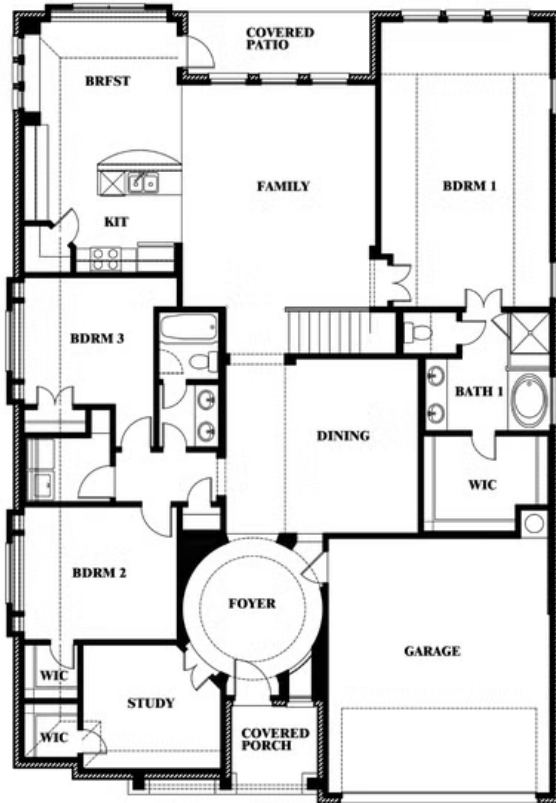

Carolina III

MOCKINGBIRD HEIGHTS CLASSIC 60
1134 S BLUEBIRD LANE, MIDLOTHIAN, TX 76065

Carolina III

This brochure is for general informational purposes and is to be used as a guide only. Changes may be made during the development process and floorplans, dimensions, fixtures, fittings, finishes and specifications are subject to change without notice. Window placement, balcony configuration, wardrobe sizes and living areas may vary slightly within each plan type. EQUAL HOUSING OPPORTUNITY