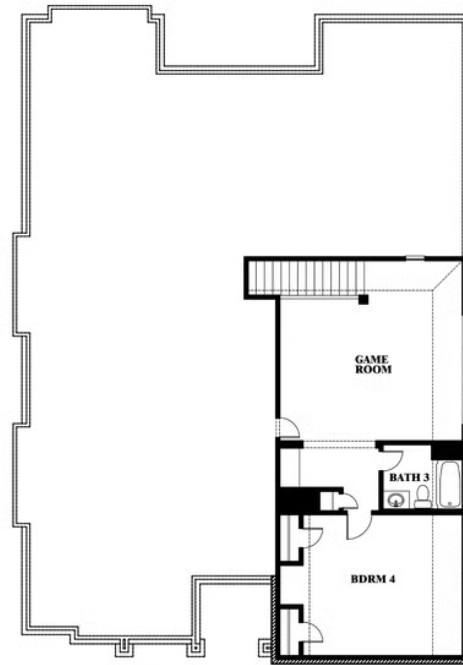

Carolina III

MOCKINGBIRD HEIGHTS CLASSIC 60
1134 S BLUEBIRD LANE, MIDLOTHIAN, TX 76065

Carolina III