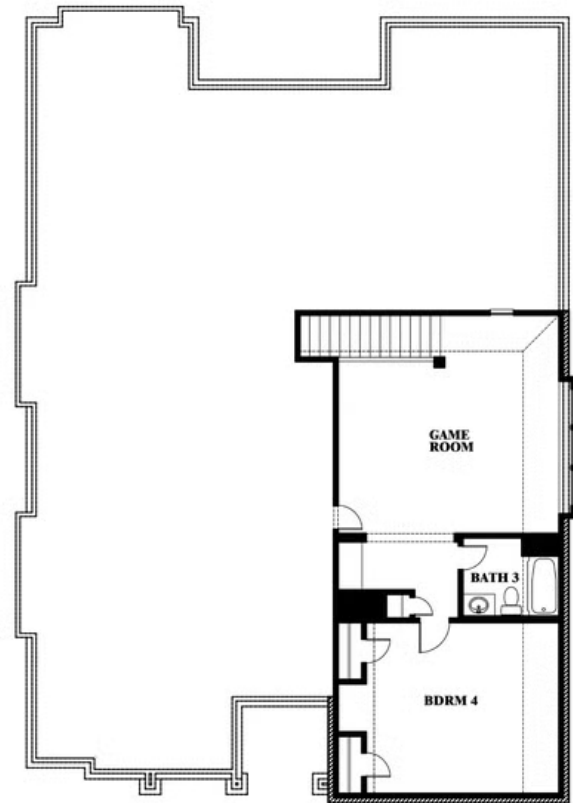

Carolina III

MOCKINGBIRD HEIGHTS CLASSIC 60
1134 S BLUEBIRD LANE, MIDLOTHIAN, TX 76065

Carolina III

This brochure is for general informational purposes and is to be used as a guide only. Changes may be made during the development process and floorplans, dimensions, fixtures, fittings, finishes and specifications are subject to change without notice. Window placement, balcony configuration, wardrobe sizes and living areas may vary slightly within each plan type. EQUAL HOUSING OPPORTUNITY