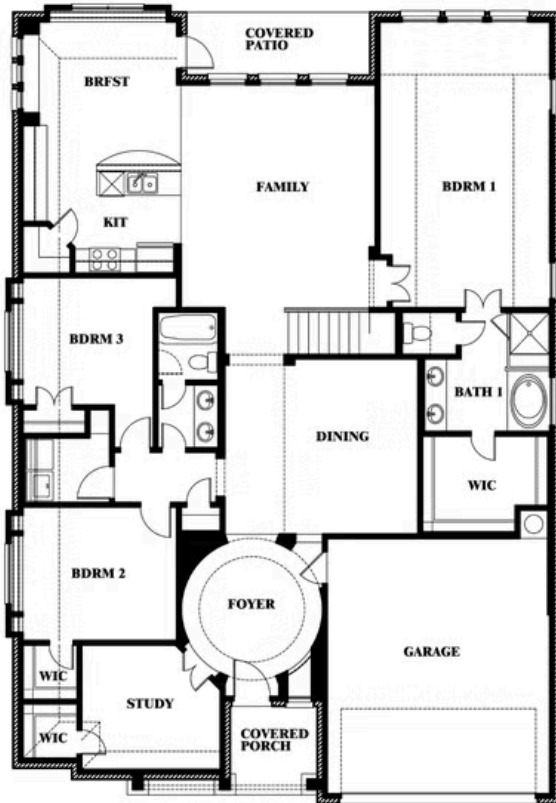

Carolina II

HOMES FROM
\$505,990

CLASSIC SERIES

MOCKINGBIRD HEIGHTS CLASSIC 60

1134 S BLUEBIRD LANE, MIDLOTHIAN, TX 76065

2,771
SQUARE FEET

3
BEDROOMS

3.0
BATHROOMS

2
CAR GARAGE

Carolina II

MOCKINGBIRD HEIGHTS CLASSIC 60

1134 S BLUEBIRD LANE, MIDLOTHIAN, TX 76065

Carolina II

This brochure is for general informational purposes and is to be used as a guide only. Changes may be made during the development process and floorplans, dimensions, fixtures, fittings, finishes and specifications are subject to change without notice. Window placement, balcony configuration, wardrobe sizes and living areas may vary slightly within each plan type. EQUAL HOUSING OPPORTUNITY

Carolina II

MOCKINGBIRD HEIGHTS CLASSIC 60

1134 S BLUEBIRD LANE, MIDLOTHIAN, TX 76065

Carolina II with Media Room

This brochure is for general informational purposes and is to be used as a guide only. Changes may be made during the development process and floorplans, dimensions, fixtures, fittings, finishes and specifications are subject to change without notice. Window placement, balcony configuration, wardrobe sizes and living areas may vary slightly within each plan type. EQUAL HOUSING OPPORTUNITY