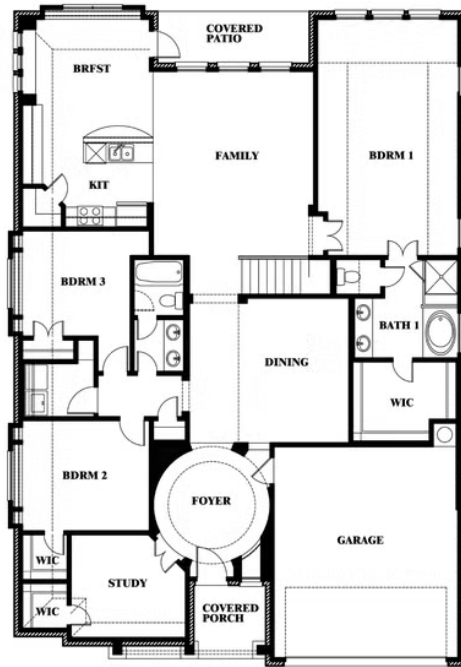

Carolina II

MOCKINGBIRD HEIGHTS CLASSIC 60
1134 S BLUEBIRD LANE, MIDLOTHIAN, TX 76065

Carolina II
with Media Room