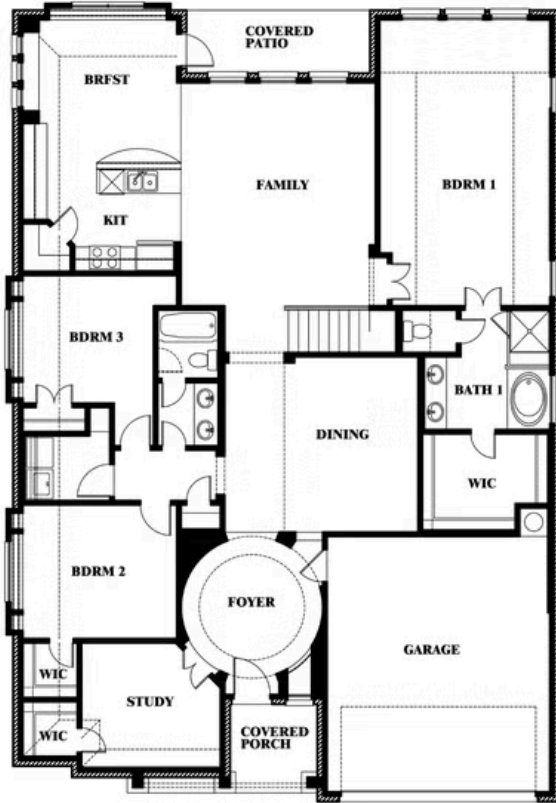

Carolina II

HOMES FROM
\$505,990

CLASSIC SERIES

MOCKINGBIRD HEIGHTS CLASSIC 60

1134 S BLUEBIRD LANE, MIDLOTHIAN, TX 76065

2,771
SQUARE FEET

3
BEDROOMS

3.0
BATHROOMS

2
CAR GARAGE

Carolina II

MOCKINGBIRD HEIGHTS CLASSIC 60
1134 S BLUEBIRD LANE, MIDLOTHIAN, TX 76065

Carolina II

This brochure is for general informational purposes and is to be used as a guide only. Changes may be made during the development process and floorplans, dimensions, fixtures, fittings, finishes and specifications are subject to change without notice. Window placement, balcony configuration, wardrobe sizes and living areas may vary slightly within each plan type. **EQUAL HOUSING OPPORTUNITY**

Carolina II

MOCKINGBIRD HEIGHTS CLASSIC 60

1134 S BLUEBIRD LANE, MIDLOTHIAN, TX 76065

Carolina II with Media Room

This brochure is for general informational purposes and is to be used as a guide only. Changes may be made during the development process and floorplans, dimensions, fixtures, fittings, finishes and specifications are subject to change without notice. Window placement, balcony configuration, wardrobe sizes and living areas may vary slightly within each plan type. EQUAL HOUSING OPPORTUNITY