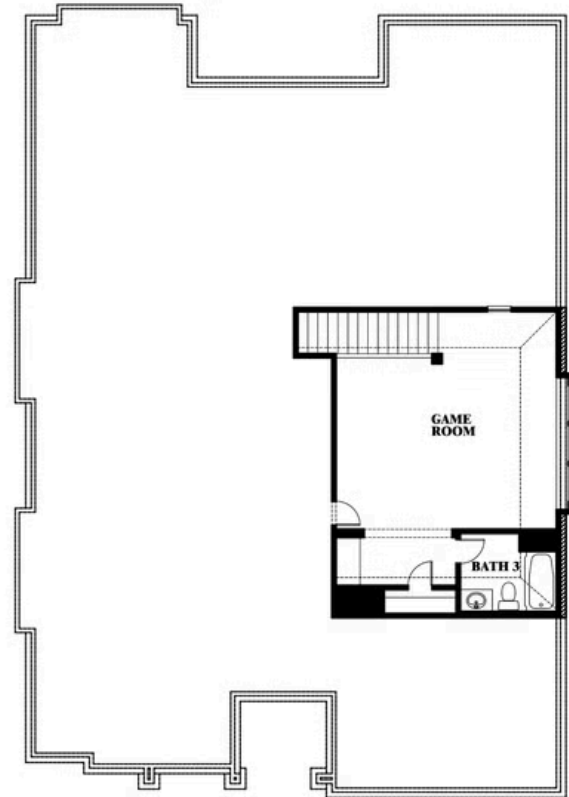

Carolina II

HOMES FROM
\$505,990

CLASSIC SERIES

MOCKINGBIRD HEIGHTS CLASSIC 60

1134 S BLUEBIRD LANE, MIDLOTHIAN, TX 76065

2,771
SQUARE FEET

3
BEDROOMS

3.0
BATHROOMS

2
CAR GARAGE

Carolina II

MOCKINGBIRD HEIGHTS CLASSIC 60

1134 S BLUEBIRD LANE, MIDLOTHIAN, TX 76065

Carolina II

This brochure is for general informational purposes and is to be used as a guide only. Changes may be made during the development process and floorplans, dimensions, fixtures, fittings, finishes and specifications are subject to change without notice. Window placement, balcony configuration, wardrobe sizes and living areas may vary slightly within each plan type. EQUAL HOUSING OPPORTUNITY

Carolina II

MOCKINGBIRD HEIGHTS CLASSIC 60

1134 S BLUEBIRD LANE, MIDLOTHIAN, TX 76065

Carolina II with Media Room

This brochure is for general informational purposes and is to be used as a guide only. Changes may be made during the development process and floorplans, dimensions, fixtures, fittings, finishes and specifications are subject to change without notice. Window placement, balcony configuration, wardrobe sizes and living areas may vary slightly within each plan type. EQUAL HOUSING OPPORTUNITY