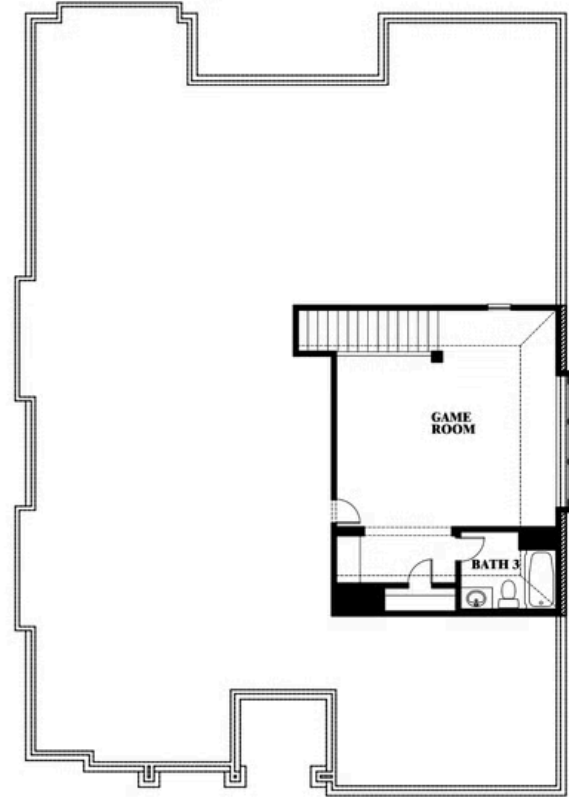

Carolina II

HOMES FROM
\$505,990

CLASSIC SERIES

MOCKINGBIRD HEIGHTS CLASSIC 60

1134 S BLUEBIRD LANE, MIDLOTHIAN, TX 76065

2,771
SQUARE FEET

3
BEDROOMS

3.0
BATHROOMS

2
CAR GARAGE

Carolina II

MOCKINGBIRD HEIGHTS CLASSIC 60
1134 S BLUEBIRD LANE, MIDLOTHIAN, TX 76065

Carolina II

This brochure is for general informational purposes and is to be used as a guide only. Changes may be made during the development process and floorplans, dimensions, fixtures, fittings, finishes and specifications are subject to change without notice. Window placement, balcony configuration, wardrobe sizes and living areas may vary slightly within each plan type. **EQUAL HOUSING OPPORTUNITY**

Carolina II

MOCKINGBIRD HEIGHTS CLASSIC 60

1134 S BLUEBIRD LANE, MIDLOTHIAN, TX 76065

Carolina II with Media Room

This brochure is for general informational purposes and is to be used as a guide only. Changes may be made during the development process and floorplans, dimensions, fixtures, fittings, finishes and specifications are subject to change without notice. Window placement, balcony configuration, wardrobe sizes and living areas may vary slightly within each plan type. EQUAL HOUSING OPPORTUNITY