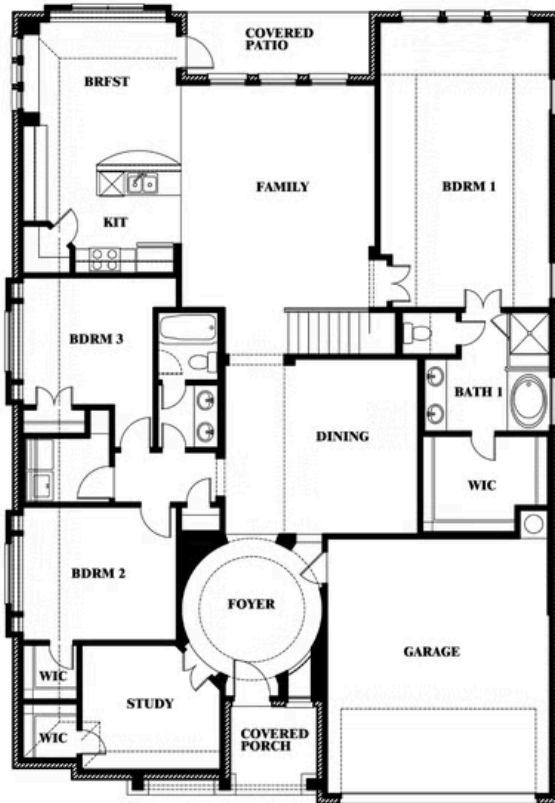

Carolina II

HOMES FROM
\$505,990

CLASSIC SERIES

MOCKINGBIRD HEIGHTS CLASSIC 60

1134 S BLUEBIRD LANE, MIDLOTHIAN, TX 76065

2,771
SQUARE FEET

3
BEDROOMS

3.0
BATHROOMS

2
CAR GARAGE

Carolina II

MOCKINGBIRD HEIGHTS CLASSIC 60
1134 S BLUEBIRD LANE, MIDLOTHIAN, TX 76065

Carolina II

This brochure is for general informational purposes and is to be used as a guide only. Changes may be made during the development process and floorplans, dimensions, fixtures, fittings, finishes and specifications are subject to change without notice. Window placement, balcony configuration, wardrobe sizes and living areas may vary slightly within each plan type. **EQUAL HOUSING OPPORTUNITY**

Carolina II

MOCKINGBIRD HEIGHTS CLASSIC 60

1134 S BLUEBIRD LANE, MIDLOTHIAN, TX 76065

Carolina II with Media Room

This brochure is for general informational purposes and is to be used as a guide only. Changes may be made during the development process and floorplans, dimensions, fixtures, fittings, finishes and specifications are subject to change without notice. Window placement, balcony configuration, wardrobe sizes and living areas may vary slightly within each plan type. EQUAL HOUSING OPPORTUNITY