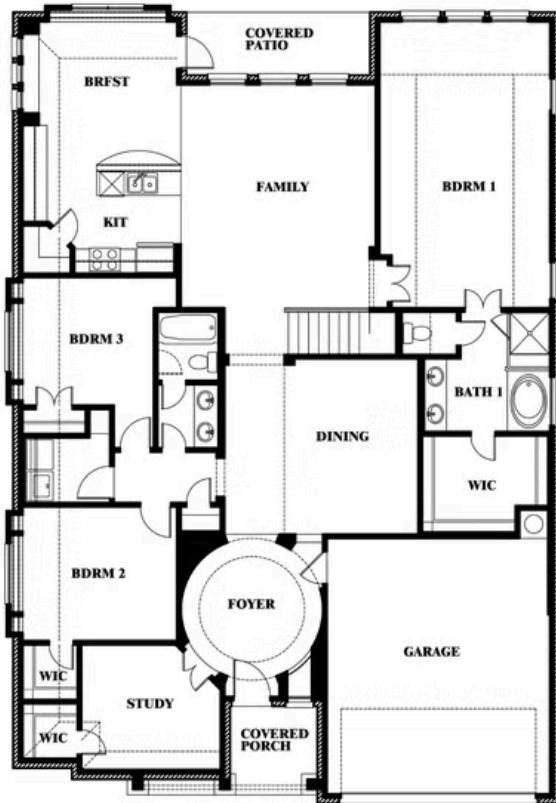

Carolina II

HOMES FROM
\$505,990

CLASSIC SERIES

MOCKINGBIRD HEIGHTS CLASSIC 60

1134 S BLUEBIRD LANE, MIDLOTHIAN, TX 76065

2,771
SQUARE FEET

3
BEDROOMS

3.0
BATHROOMS

2
CAR GARAGE

Carolina II

MOCKINGBIRD HEIGHTS CLASSIC 60

1134 S BLUEBIRD LANE, MIDLOTHIAN, TX 76065

Carolina II

This brochure is for general informational purposes and is to be used as a guide only. Changes may be made during the development process and floorplans, dimensions, fixtures, fittings, finishes and specifications are subject to change without notice. Window placement, balcony configuration, wardrobe sizes and living areas may vary slightly within each plan type. EQUAL HOUSING OPPORTUNITY

Carolina II

MOCKINGBIRD HEIGHTS CLASSIC 60

1134 S BLUEBIRD LANE, MIDLOTHIAN, TX 76065

Carolina II with Media Room

This brochure is for general informational purposes and is to be used as a guide only. Changes may be made during the development process and floorplans, dimensions, fixtures, fittings, finishes and specifications are subject to change without notice. Window placement, balcony configuration, wardrobe sizes and living areas may vary slightly within each plan type. EQUAL HOUSING OPPORTUNITY