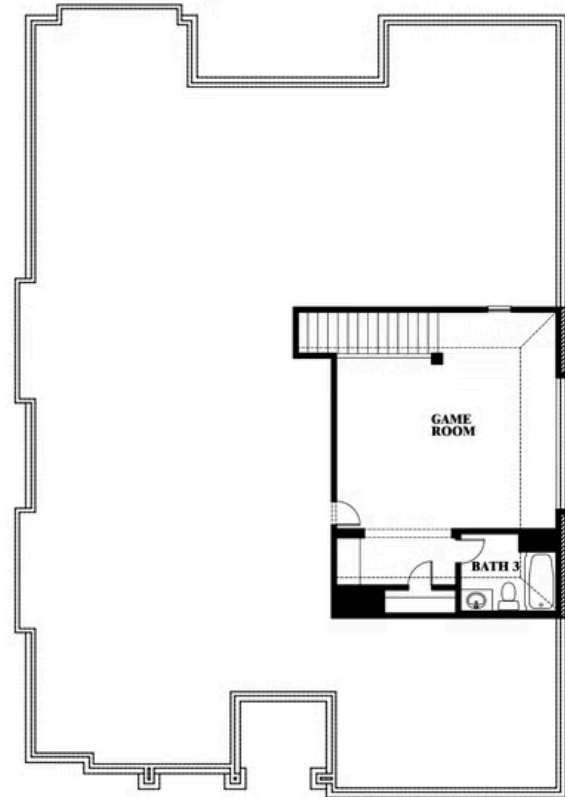

Carolina II

MOCKINGBIRD HEIGHTS CLASSIC 60

1134 S BLUEBIRD LANE, MIDLOTHIAN, TX 76065

Carolina II

This brochure is for general informational purposes and is to be used as a guide only. Changes may be made during the development process and floorplans, dimensions, fixtures, fittings, finishes and specifications are subject to change without notice. Window placement, balcony configuration, wardrobe sizes and living areas may vary slightly within each plan type. EQUAL HOUSING OPPORTUNITY