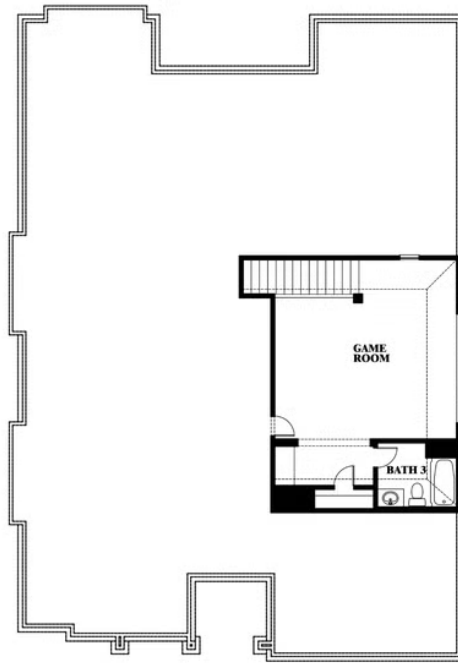

Carolina II

MOCKINGBIRD HEIGHTS CLASSIC 60
1134 S BLUEBIRD LANE, MIDLOTHIAN, TX 76065

Carolina II