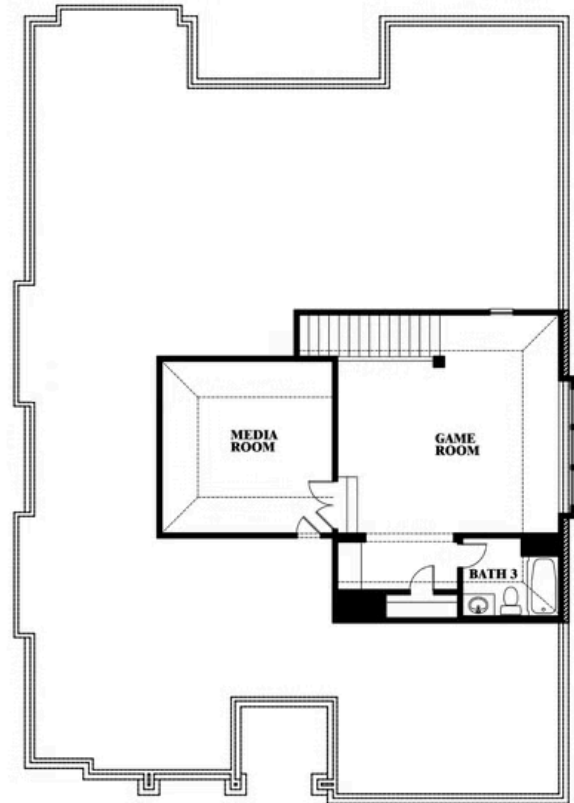

Carolina II

HOMES FROM
\$505,990

CLASSIC SERIES

MOCKINGBIRD HEIGHTS CLASSIC 60

1134 S BLUEBIRD LANE, MIDLOTHIAN, TX 76065

2,771
SQUARE FEET

3
BEDROOMS

3.0
BATHROOMS

2
CAR GARAGE

Carolina II

MOCKINGBIRD HEIGHTS CLASSIC 60

1134 S BLUEBIRD LANE, MIDLOTHIAN, TX 76065

Carolina II

This brochure is for general informational purposes and is to be used as a guide only. Changes may be made during the development process and floorplans, dimensions, fixtures, fittings, finishes and specifications are subject to change without notice. Window placement, balcony configuration, wardrobe sizes and living areas may vary slightly within each plan type. EQUAL HOUSING OPPORTUNITY

Carolina II

MOCKINGBIRD HEIGHTS CLASSIC 60

1134 S BLUEBIRD LANE, MIDLOTHIAN, TX 76065

Carolina II with Media Room

This brochure is for general informational purposes and is to be used as a guide only. Changes may be made during the development process and floorplans, dimensions, fixtures, fittings, finishes and specifications are subject to change without notice. Window placement, balcony configuration, wardrobe sizes and living areas may vary slightly within each plan type. EQUAL HOUSING OPPORTUNITY