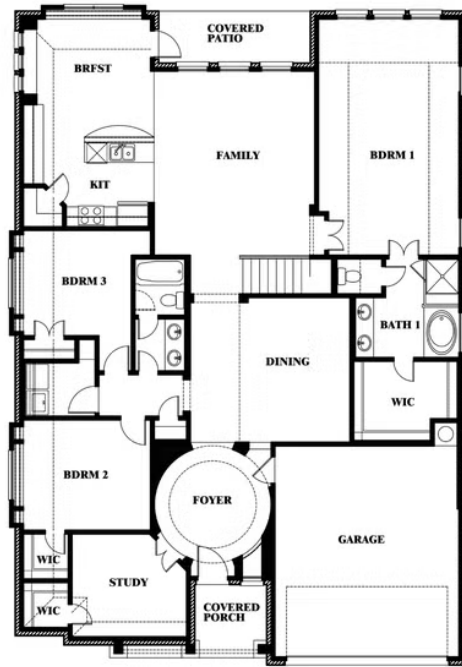

Carolina II

MOCKINGBIRD HEIGHTS CLASSIC 60
1134 S BLUEBIRD LANE, MIDLOTHIAN, TX 76065

Carolina II