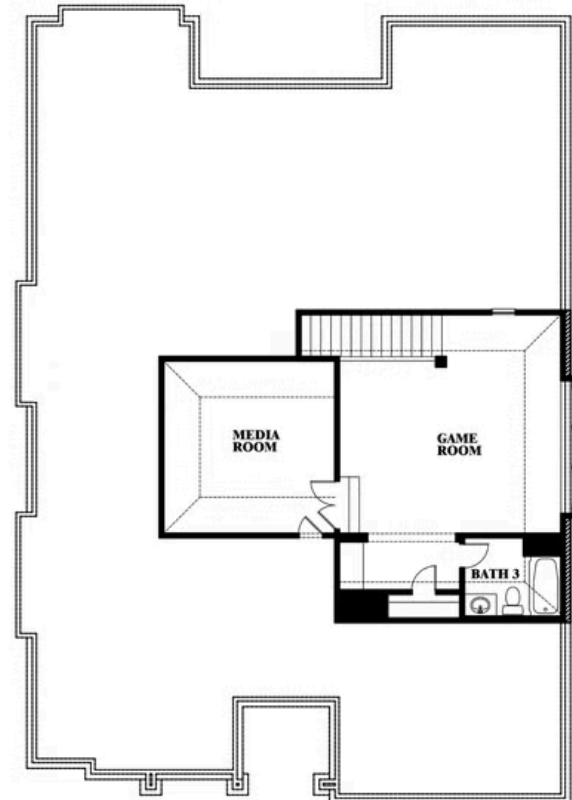

Carolina II

MOCKINGBIRD HEIGHTS CLASSIC 60

1134 S BLUEBIRD LANE, MIDLOTHIAN, TX 76065

Carolina II with Media Room

This brochure is for general informational purposes and is to be used as a guide only. Changes may be made during the development process and floorplans, dimensions, fixtures, fittings, finishes and specifications are subject to change without notice. Window placement, balcony configuration, wardrobe sizes and living areas may vary slightly within each plan type. EQUAL HOUSING OPPORTUNITY