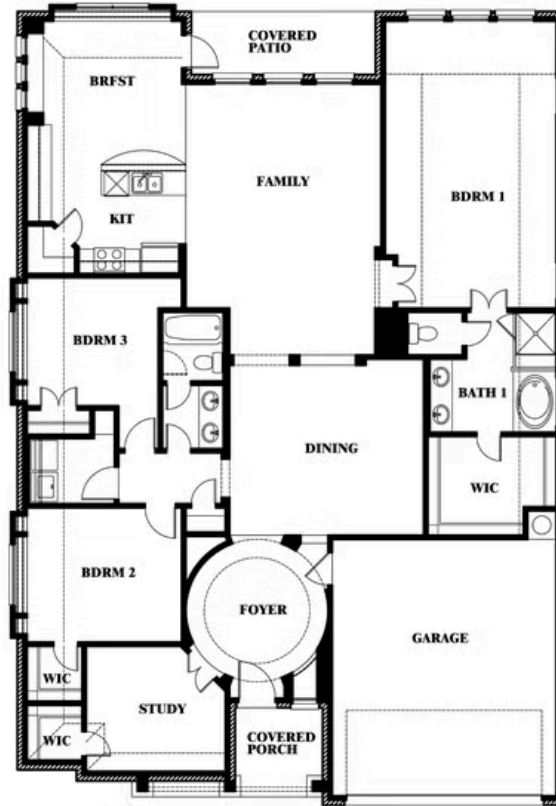

Carolina

HOMES FROM
\$465,990

CLASSIC SERIES

MOCKINGBIRD HEIGHTS CLASSIC 60

1134 S BLUEBIRD LANE, MIDLOTHIAN, TX 76065

2,313
SQUARE FEET

3
BEDROOMS

2.0
BATHROOMS

Carolina

MOCKINGBIRD HEIGHTS CLASSIC 60

1134 S BLUEBIRD LANE, MIDLOTHIAN, TX 76065

Carolina

This brochure is for general informational purposes and is to be used as a guide only. Changes may be made during the development process and floorplans, dimensions, fixtures, fittings, finishes and specifications are subject to change without notice. Window placement, balcony configuration, wardrobe sizes and living areas may vary slightly within each plan type. EQUAL HOUSING OPPORTUNITY