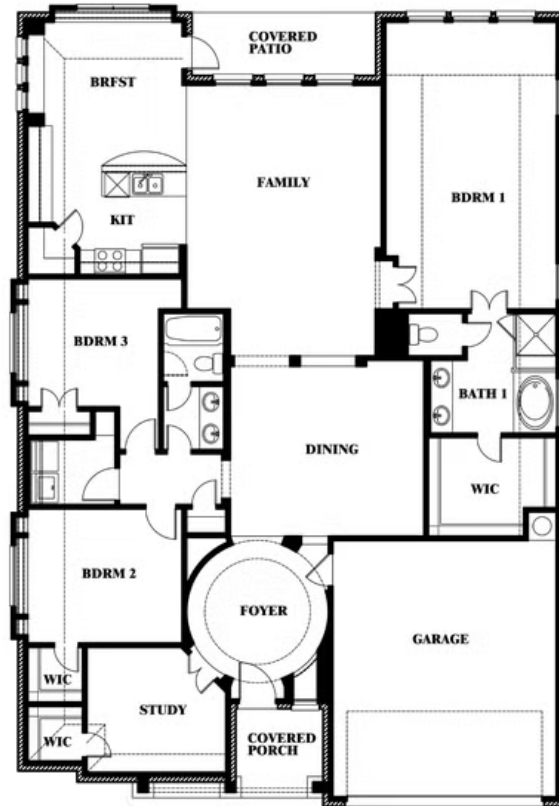

Carolina

HOMES FROM
\$465,990

CLASSIC SERIES

MOCKINGBIRD HEIGHTS CLASSIC 60

1134 S BLUEBIRD LANE, MIDLOTHIAN, TX 76065

2,313
SQUARE FEET

3
BEDROOMS

2.0
BATHROOMS

2
CAR GARAGE

ELEVATION E

ELEVATION F

Carolina

MOCKINGBIRD HEIGHTS CLASSIC 60

1134 S BLUEBIRD LANE, MIDLOTHIAN, TX 76065

Carolina

This brochure is for general informational purposes and is to be used as a guide only. Changes may be made during the development process and floorplans, dimensions, fixtures, fittings, finishes and specifications are subject to change without notice. Window placement, balcony configuration, wardrobe sizes and living areas may vary slightly within each plan type. EQUAL HOUSING OPPORTUNITY