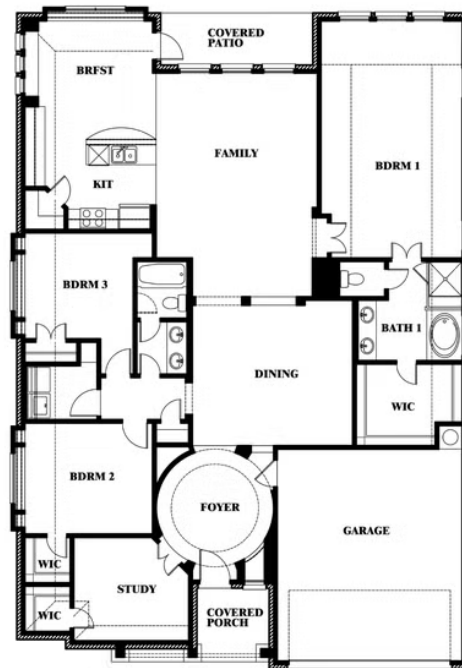

Carolina

MOCKINGBIRD HEIGHTS CLASSIC 60

1134 S BLUEBIRD LANE, MIDLOTHIAN, TX 76065

Carolina