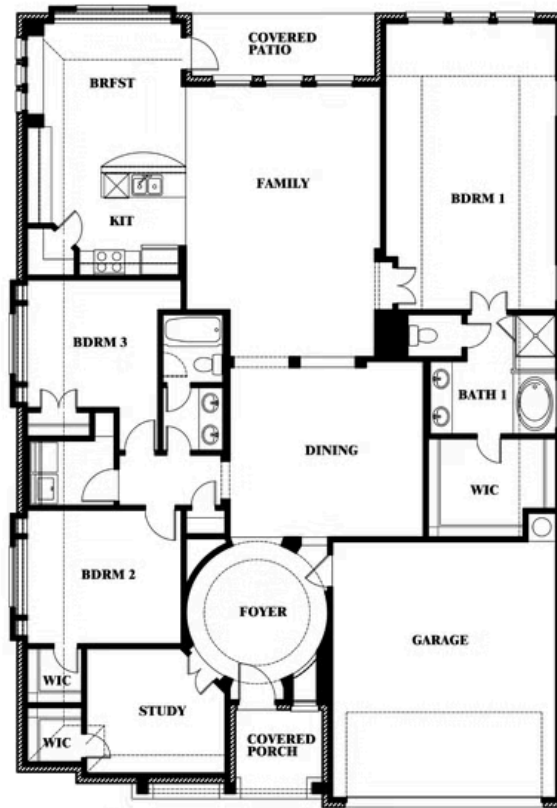

Carolina

MOCKINGBIRD HEIGHTS CLASSIC 60

1134 S BLUEBIRD LANE, MIDLOTHIAN, TX 76065

Carolina

This brochure is for general informational purposes and is to be used as a guide only. Changes may be made during the development process and floorplans, dimensions, fixtures, fittings, finishes and specifications are subject to change without notice. Window placement, balcony configuration, wardrobe sizes and living areas may vary slightly within each plan type. EQUAL HOUSING OPPORTUNITY