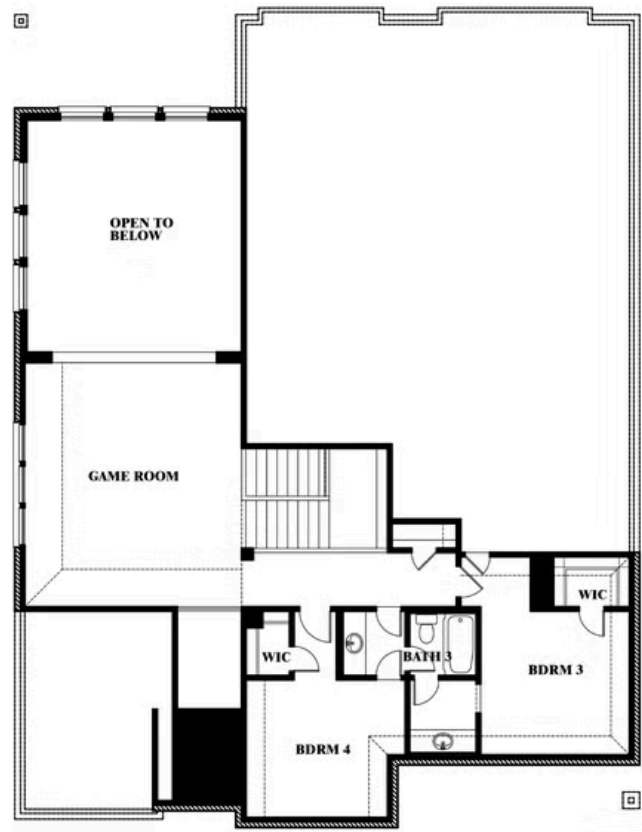

Bellflower

HOMES FROM
\$554,990

CLASSIC SERIES

MOCKINGBIRD HEIGHTS CLASSIC 60

1134 S BLUEBIRD LANE, MIDLOTHIAN, TX 76065

3,527
SQUARE FEET

4
BEDROOMS

3.5
BATHROOMS

2
CAR GARAGE

BELFLOWER ELEVATION D

BELFLOWER ELEVATION AS

ELEVATION AS

BELFLOWER ELEVATION B

ELEVATION B

BELFLOWER ELEVATION C

ELEVATION C

Bellflower

MOCKINGBIRD HEIGHTS CLASSIC 60

1134 S BLUEBIRD LANE, MIDLOTHIAN, TX 76065

BELLFLOWER FLOOR PLAN

Bellflower

This brochure is for general informational purposes and is to be used as a guide only. Changes may be made during the development process and floorplans, dimensions, fixtures, fittings, finishes and specifications are subject to change without notice. Window placement, balcony configuration, wardrobe sizes and living areas may vary slightly within each plan type. EQUAL HOUSING OPPORTUNITY