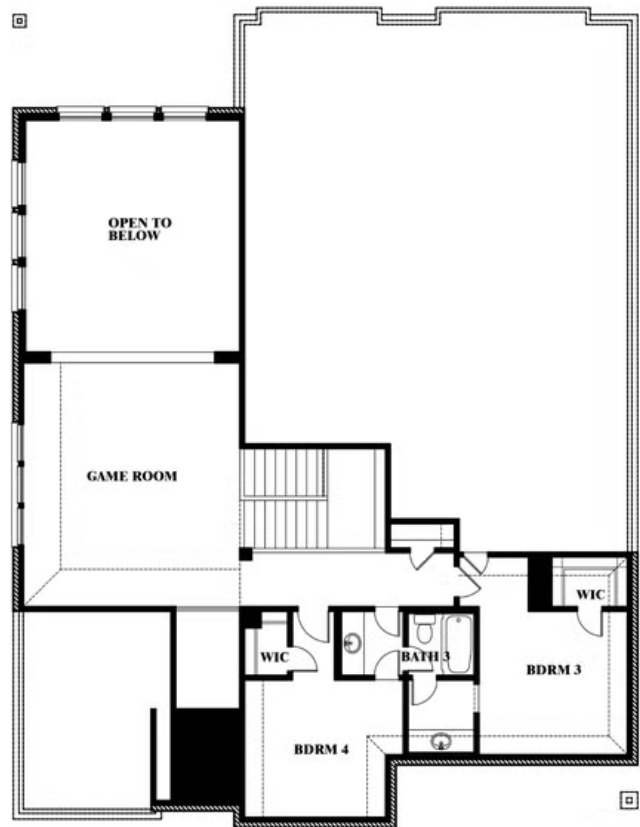

Bellflower

HOMES FROM
\$554,990

CLASSIC SERIES

MOCKINGBIRD HEIGHTS CLASSIC 60

1134 S BLUEBIRD LANE, MIDLOTHIAN, TX 76065

3,527
SQUARE FEET

4
BEDROOMS

3.5
BATHROOMS

2
CAR GARAGE

BELLFLOWER ELEVATION D

BELLFLOWER ELEVATION A

ELEVATION A

BELLFLOWER ELEVATION B

ELEVATION B

BELLFLOWER ELEVATION C

ELEVATION C

Bellflower

MOCKINGBIRD HEIGHTS CLASSIC 60
1134 S BLUEBIRD LANE, MIDLOTHIAN, TX 76065

Bellflower

This brochure is for general informational purposes and is to be used as a guide only. Changes may be made during the development process and floorplans, dimensions, fixtures, fittings, finishes and specifications are subject to change without notice. Window placement, balcony configuration, wardrobe sizes and living areas may vary slightly within each plan type. EQUAL HOUSING OPPORTUNITY