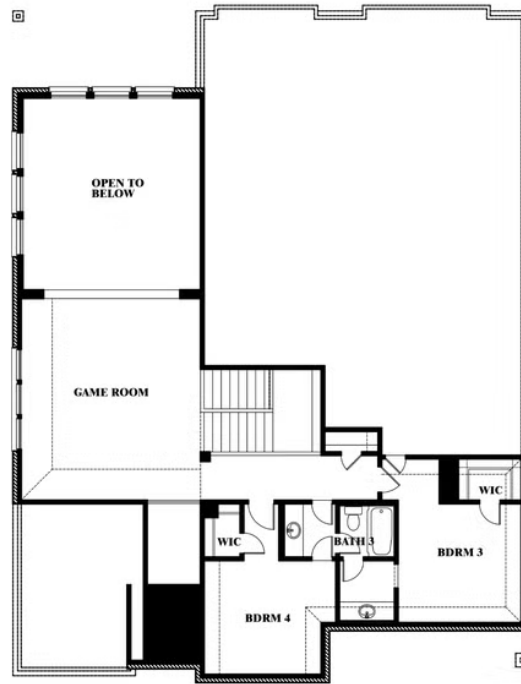

Bellflower

MOCKINGBIRD HEIGHTS CLASSIC 60
1134 S BLUEBIRD LANE, MIDLOTHIAN, TX 76065

Bellflower