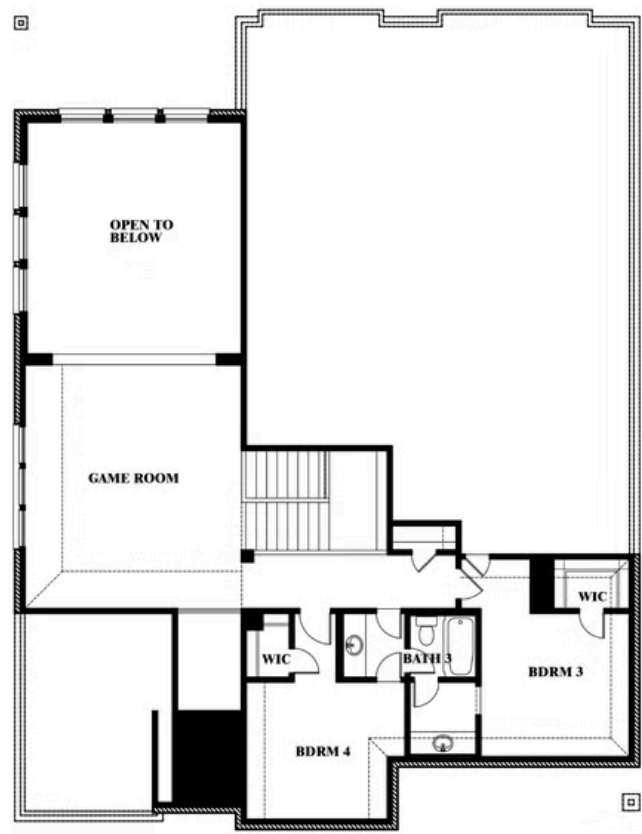

Bellflower

HOMES FROM
\$554,990

CLASSIC SERIES

MOCKINGBIRD HEIGHTS CLASSIC 60

1134 S BLUEBIRD LANE, MIDLOTHIAN, TX 76065

3,527
SQUARE FEET

4
BEDROOMS

3.5
BATHROOMS

2
CAR GARAGE

BELFLOWER ELEVATION D

BELFLOWER ELEVATION AS

ELEVATION AS

BELFLOWER ELEVATION B

ELEVATION B

BELFLOWER ELEVATION C

ELEVATION C

Bellflower

MOCKINGBIRD HEIGHTS CLASSIC 60

1134 S BLUEBIRD LANE, MIDLOTHIAN, TX 76065

BELLFLOWER FLOOR PLAN

Bellflower

This brochure is for general informational purposes and is to be used as a guide only. Changes may be made during the development process and floorplans, dimensions, fixtures, fittings, finishes and specifications are subject to change without notice. Window placement, balcony configuration, wardrobe sizes and living areas may vary slightly within each plan type. EQUAL HOUSING OPPORTUNITY