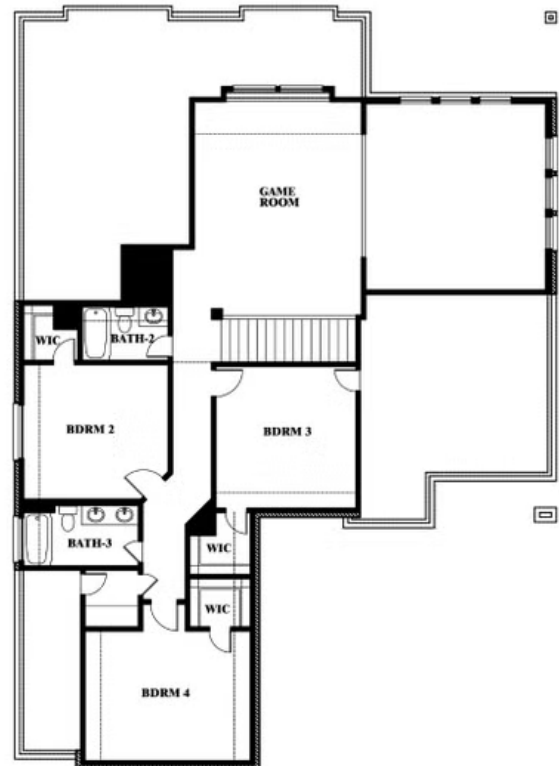

Spring Cress

HAYES CROSSING

5641 RUTHERFORD DRIVE, MIDLOTHIAN, TX 76065

Spring Cress Opt. Bed 5 & Bath 4 at Dining

This brochure is for general informational purposes and is to be used as a guide only. Changes may be made during the development process and floorplans, dimensions, fixtures, fittings, finishes and specifications are subject to change without notice. Window placement, balcony configuration, wardrobe sizes and living areas may vary slightly within each plan type. EQUAL HOUSING OPPORTUNITY