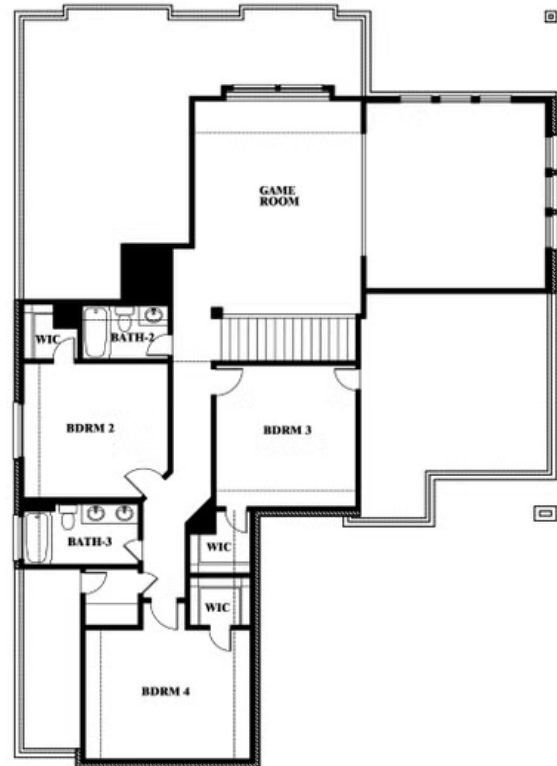

Spring Cress

HAYES CROSSING

5641 RUTHERFORD DRIVE, MIDLOTHIAN, TX 76065

Spring Cress Opt. Mini Garage at Dining

This brochure is for general informational purposes and is to be used as a guide only. Changes may be made during the development process and floorplans, dimensions, fixtures, fittings, finishes and specifications are subject to change without notice. Window placement, balcony configuration, wardrobe sizes and living areas may vary slightly within each plan type. EQUAL HOUSING OPPORTUNITY