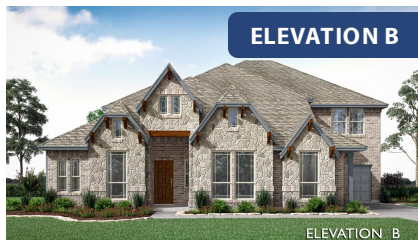

Primrose VI

HOMES FROM
\$621,990

CLASSIC SERIES

HAYES CROSSING

5641 RUTHERFORD DRIVE, MIDLOTHIAN, TX 76065

4,035
SQUARE FEET

5
BEDROOMS

4.5
BATHROOMS

3
CAR GARAGE

ELEVATION A

ELEVATION B

ELEVATION B

ELEVATION C

ELEVATION C

Primrose VI

HAYES CROSSING