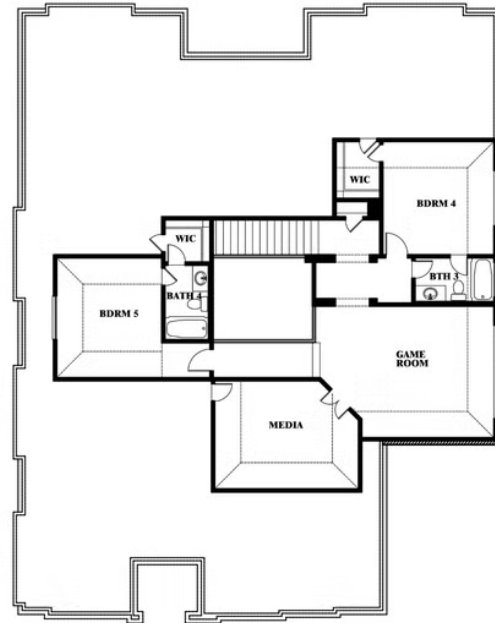

ELEVATION C

Primrose VI

HAYES CROSSING

5641 RUTHERFORD DRIVE, MIDLOTHIAN, TX 76065

Primrose VI