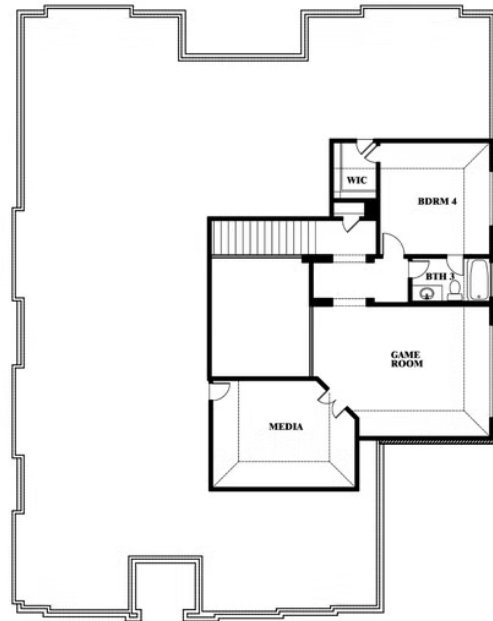

ELEVATION C

Primrose V

HAYES CROSSING

5641 RUTHERFORD DRIVE, MIDLOTHIAN, TX 76065

Primrose V