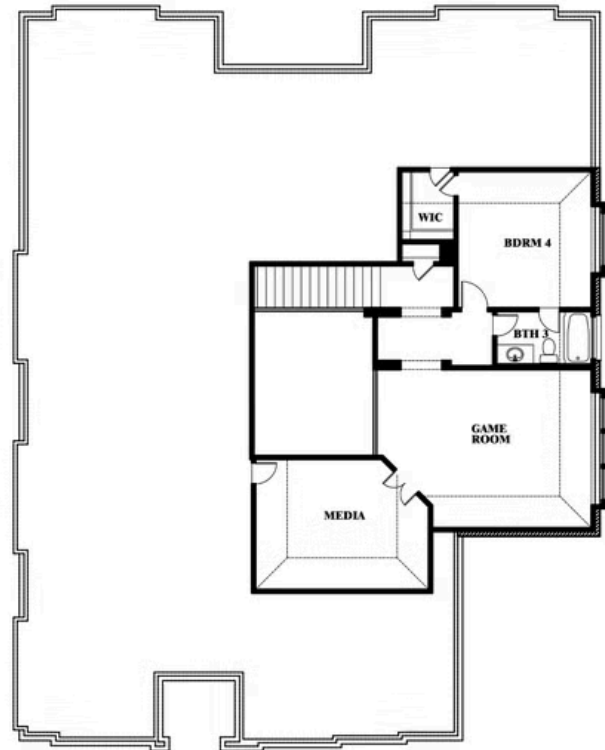

Primrose V

HOMES FROM
\$596,990

CLASSIC SERIES

HAYES CROSSING

5641 RUTHERFORD DRIVE, MIDLOTHIAN, TX 76065

3,700
SQUARE FEET

4
BEDROOMS

3.5
BATHROOMS

2
CAR GARAGE

ELEVATION A

ELEVATION B

ELEVATION B

ELEVATION C

ELEVATION C

Primrose V

HAYES CROSSING

5641 RUTHERFORD DRIVE, MIDLOTHIAN, TX 76065

Primrose V

This brochure is for general informational purposes and is to be used as a guide only. Changes may be made during the development process and floorplans, dimensions, fixtures, fittings, finishes and specifications are subject to change without notice. Window placement, balcony configuration, wardrobe sizes and living areas may vary slightly within each plan type. EQUAL HOUSING OPPORTUNITY