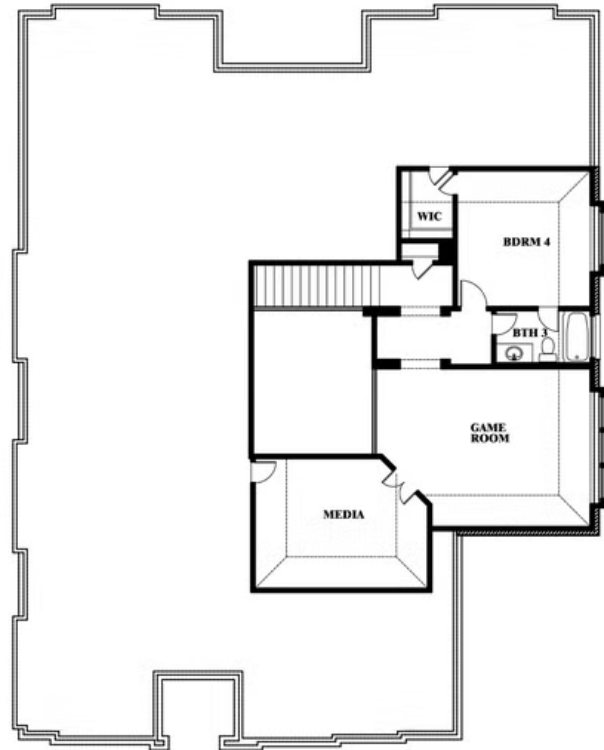

Primrose V

HOMES FROM
\$596,990

CLASSIC SERIES

HAYES CROSSING

5641 RUTHERFORD DRIVE, MIDLOTHIAN, TX 76065

3,700
SQUARE FEET

4
BEDROOMS

3.5
BATHROOMS

3
CAR GARAGE

ELEVATION A

ELEVATION B

ELEVATION B

ELEVATION C

ELEVATION C

Primrose V

HAYES CROSSING

5641 RUTHERFORD DRIVE, MIDLOTHIAN, TX 76065

Primrose V

This brochure is for general informational purposes and is to be used as a guide only. Changes may be made during the development process and floorplans, dimensions, fixtures, fittings, finishes and specifications are subject to change without notice. Window placement, balcony configuration, wardrobe sizes and living areas may vary slightly within each plan type. EQUAL HOUSING OPPORTUNITY