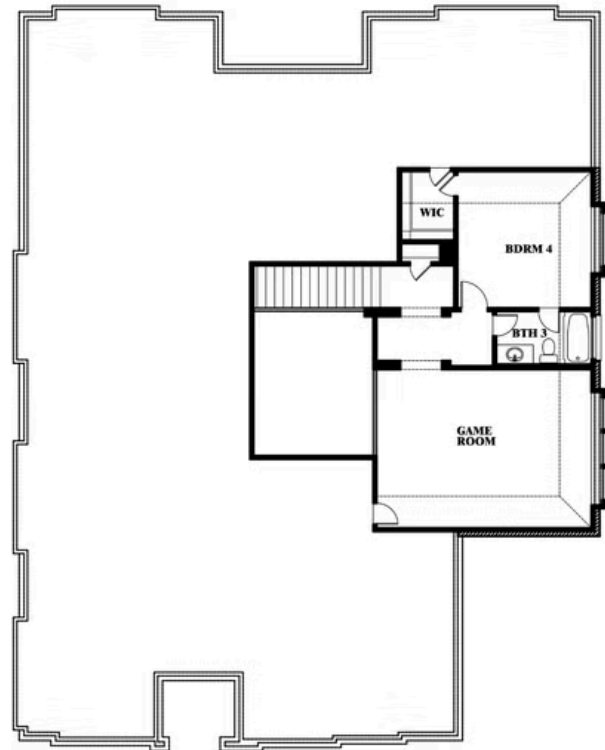

Primrose IV

HOMES FROM
\$584,990

CLASSIC SERIES

HAYES CROSSING

5213 STONE LANE, MIDLOTHIAN, TX 76065

3,516
SQUARE FEET

3
BEDROOMS

3.5
BATHROOMS

3
CAR GARAGE

ELEVATION A

ELEVATION B

ELEVATION B

ELEVATION C

ELEVATION C

Primrose IV

HAYES CROSSING

5213 STONE LANE, MIDLOTHIAN, TX 76065

Primrose IV

This brochure is for general informational purposes and is to be used as a guide only. Changes may be made during the development process and floorplans, dimensions, fixtures, fittings, finishes and specifications are subject to change without notice. Window placement, balcony configuration, wardrobe sizes and living areas may vary slightly within each plan type. EQUAL HOUSING OPPORTUNITY