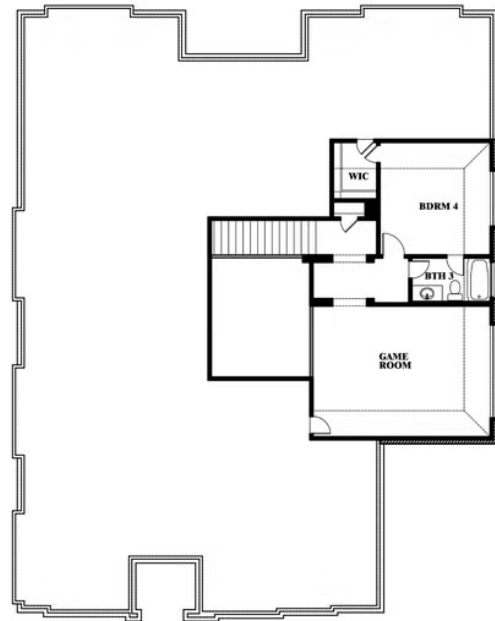

ELEVATION C

Primrose IV

HAYES CROSSING

5641 RUTHERFORD DRIVE, MIDLOTHIAN, TX 76065

Primrose IV