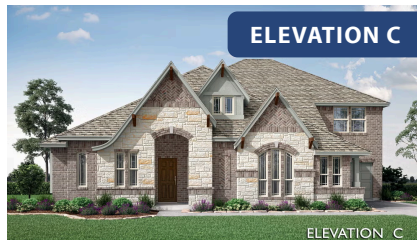

Primrose IV

HOMES FROM
\$584,990

CLASSIC SERIES

HAYES CROSSING

5213 STONE LANE, MIDLOTHIAN, TX 76065

3,516
SQUARE FEET

3
BEDROOMS

3.5
BATHROOMS

3
CAR GARAGE

ELEVATION A

ELEVATION B

ELEVATION B

ELEVATION C

ELEVATION C

Primrose IV

HAYES CROSSING