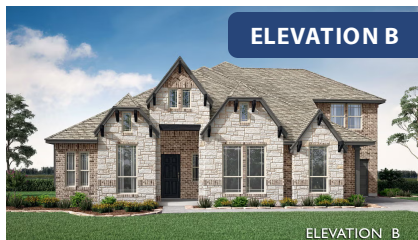

Primrose II

HOMES FROM
\$571,990

CLASSIC SERIES

HAYES CROSSING

5641 RUTHERFORD DRIVE, MIDLOTHIAN, TX 76065

3,299
SQUARE FEET

3
BEDROOMS

3.5
BATHROOMS

3
CAR GARAGE

ELEVATION A

ELEVATION B

ELEVATION B

ELEVATION C

ELEVATION C

Primrose II

HAYES CROSSING