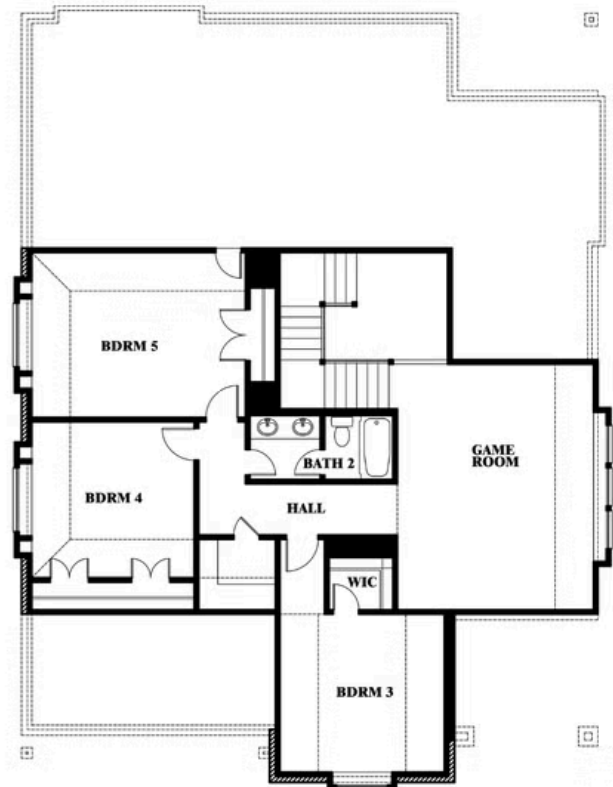

Magnolia Side Entry

HOMES FROM
\$527,990

CLASSIC SERIES

HAYES CROSSING

5213 STONE LANE, MIDLOTHIAN, TX 76065

3,187
SQUARE FEET

4
BEDROOMS

2.5
BATHROOMS

Magnolia Side Entry

HAYES CROSSING

5213 STONE LANE, MIDLOTHIAN, TX 76065

Magnolia Side Entry

This brochure is for general informational purposes and is to be used as a guide only. Changes may be made during the development process and floorplans, dimensions, fixtures, fittings, finishes and specifications are subject to change without notice. Window placement, balcony configuration, wardrobe sizes and living areas may vary slightly within each plan type. EQUAL HOUSING OPPORTUNITY