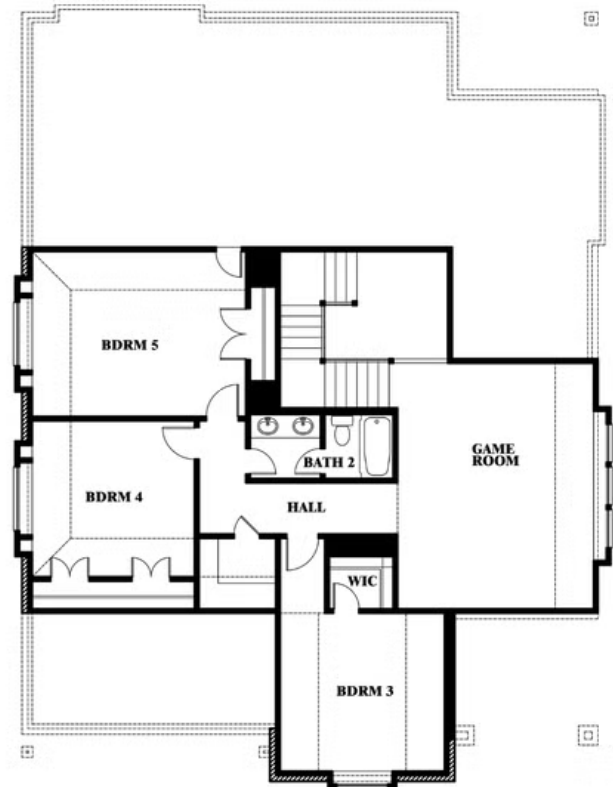

Magnolia Side Entry

HOMES FROM
\$527,990

CLASSIC SERIES

HAYES CROSSING

5641 RUTHERFORD DRIVE, MIDLOTHIAN, TX 76065

3,187
SQUARE FEET

4
BEDROOMS

2.5
BATHROOMS

2
CAR GARAGE

Magnolia Side Entry

HAYES CROSSING

5641 RUTHERFORD DRIVE, MIDLOTHIAN, TX 76065

Magnolia Side Entry

This brochure is for general informational purposes and is to be used as a guide only. Changes may be made during the development process and floorplans, dimensions, fixtures, fittings, finishes and specifications are subject to change without notice. Window placement, balcony configuration, wardrobe sizes and living areas may vary slightly within each plan type. EQUAL HOUSING OPPORTUNITY