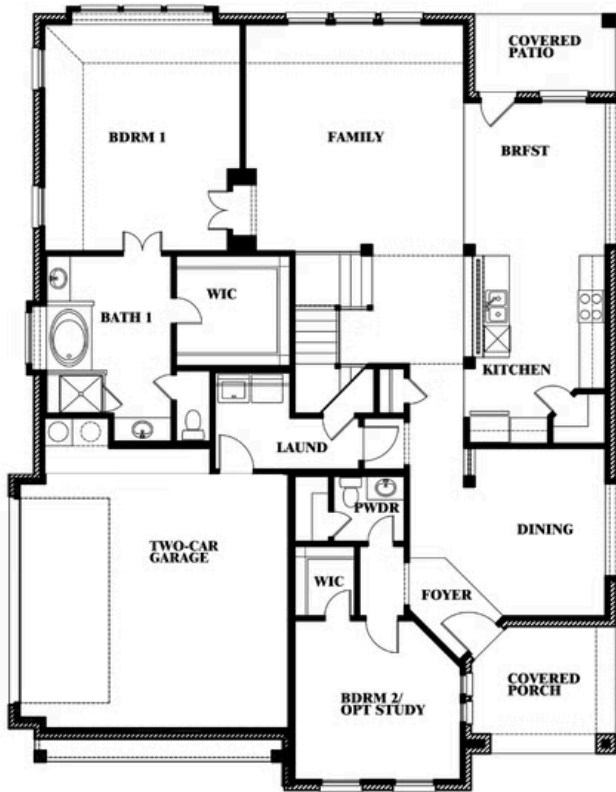

Magnolia Side Entry

HOMES FROM
\$527,990

CLASSIC SERIES

HAYES CROSSING

5213 STONE LANE, MIDLOTHIAN, TX 76065

3,187
SQUARE FEET

4
BEDROOMS

2.5
BATHROOMS

Magnolia Side Entry

HAYES CROSSING

5213 STONE LANE, MIDLOTHIAN, TX 76065

Magnolia Side Entry

This brochure is for general informational purposes and is to be used as a guide only. Changes may be made during the development process and floorplans, dimensions, fixtures, fittings, finishes and specifications are subject to change without notice. Window placement, balcony configuration, wardrobe sizes and living areas may vary slightly within each plan type. EQUAL HOUSING OPPORTUNITY