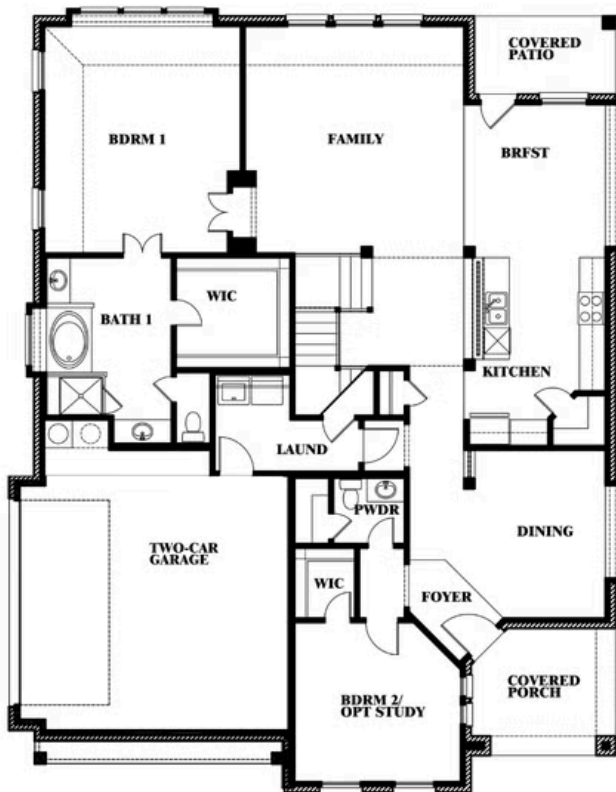

Magnolia Side Entry

HOMES FROM
\$527,990

CLASSIC SERIES

HAYES CROSSING

5213 STONE LANE, MIDLOTHIAN, TX 76065

3,187
SQUARE FEET

4
BEDROOMS

2.5
BATHROOMS

Magnolia Side Entry

HAYES CROSSING

5213 STONE LANE, MIDLOTHIAN, TX 76065

Magnolia Side Entry

This brochure is for general informational purposes and is to be used as a guide only. Changes may be made during the development process and floorplans, dimensions, fixtures, fittings, finishes and specifications are subject to change without notice. Window placement, balcony configuration, wardrobe sizes and living areas may vary slightly within each plan type. EQUAL HOUSING OPPORTUNITY