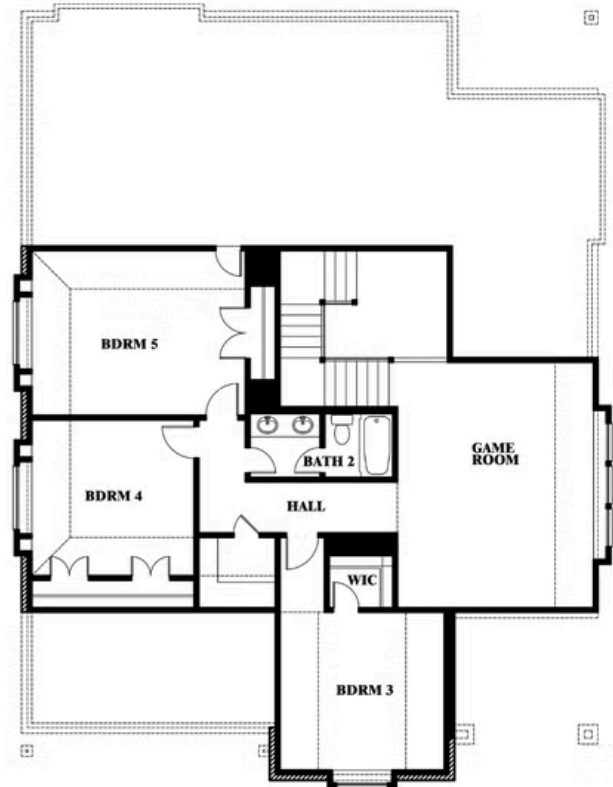

Magnolia Side Entry

HOMES FROM
\$527,990

CLASSIC SERIES

HAYES CROSSING

5213 STONE LANE, MIDLOTHIAN, TX 76065

3,187
SQUARE FEET

4
BEDROOMS

2.5
BATHROOMS

Magnolia Side Entry

HAYES CROSSING

5213 STONE LANE, MIDLOTHIAN, TX 76065

Magnolia Side Entry

This brochure is for general informational purposes and is to be used as a guide only. Changes may be made during the development process and floorplans, dimensions, fixtures, fittings, finishes and specifications are subject to change without notice. Window placement, balcony configuration, wardrobe sizes and living areas may vary slightly within each plan type. EQUAL HOUSING OPPORTUNITY