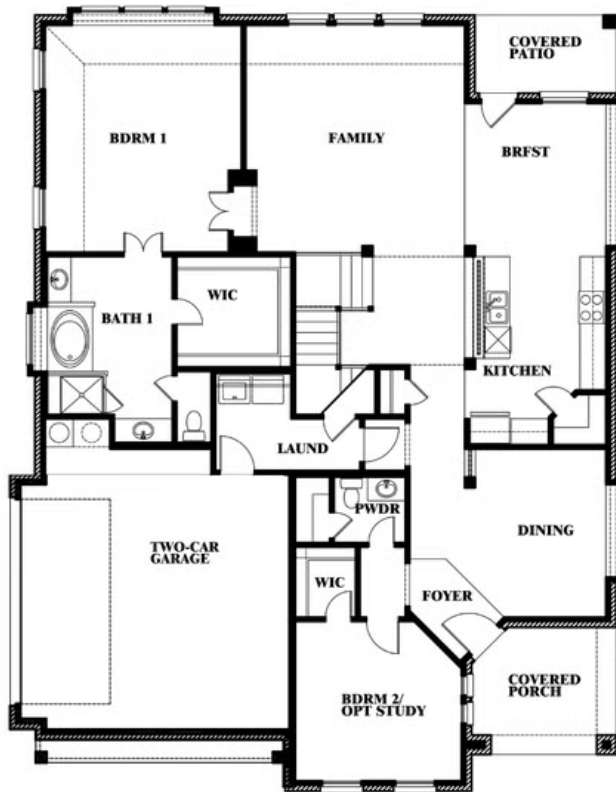

Magnolia Side Entry

HOMES FROM
\$527,990

CLASSIC SERIES

HAYES CROSSING

5641 RUTHERFORD DRIVE, MIDLOTHIAN, TX 76065

3,187
SQUARE FEET

4
BEDROOMS

2.5
BATHROOMS

2
CAR GARAGE

Magnolia Side Entry

HAYES CROSSING

5641 RUTHERFORD DRIVE, MIDLOTHIAN, TX 76065

Magnolia Side Entry

This brochure is for general informational purposes and is to be used as a guide only. Changes may be made during the development process and floorplans, dimensions, fixtures, fittings, finishes and specifications are subject to change without notice. Window placement, balcony configuration, wardrobe sizes and living areas may vary slightly within each plan type. EQUAL HOUSING OPPORTUNITY