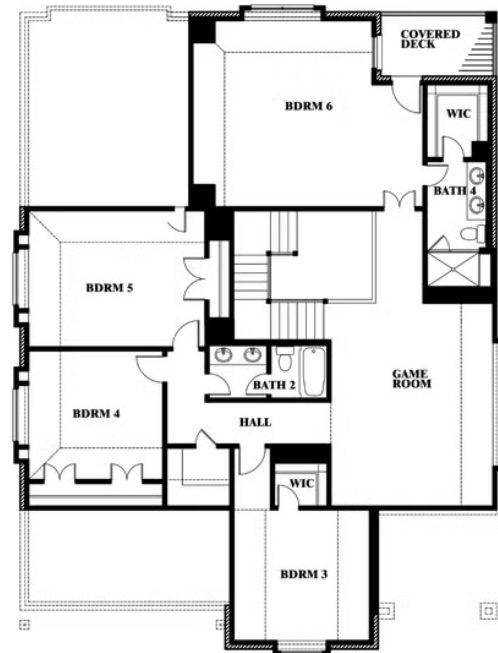

ELEVATION T

Magnolia III Side Entry

HAYES CROSSING

5641 RUTHERFORD DRIVE, MIDLOTHIAN, TX 76065

Magnolia III Side Entry