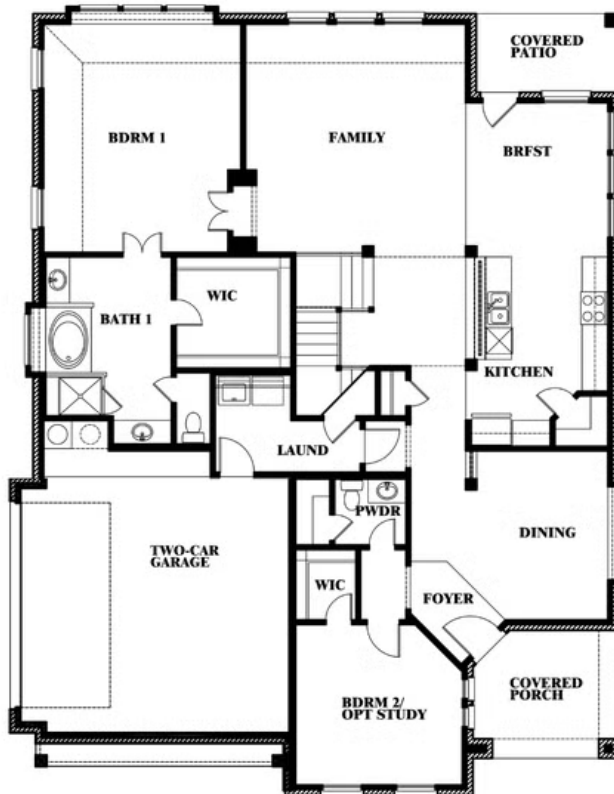

Magnolia III Side Entry

HOMES FROM
\$567,990

CLASSIC SERIES

HAYES CROSSING

5641 RUTHERFORD DRIVE, MIDLOTHIAN, TX 76065

3,754
SQUARE FEET

5
BEDROOMS

3.5
BATHROOMS

2
CAR GARAGE

ELEVATION R

ELEVATION S

ELEVATION S

ELEVATION T

ELEVATION T

Magnolia III Side Entry

HAYES CROSSING

5641 RUTHERFORD DRIVE, MIDLOTHIAN, TX 76065

Magnolia III Side Entry

This brochure is for general informational purposes and is to be used as a guide only. Changes may be made during the development process and floorplans, dimensions, fixtures, fittings, finishes and specifications are subject to change without notice. Window placement, balcony configuration, wardrobe sizes and living areas may vary slightly within each plan type. EQUAL HOUSING OPPORTUNITY