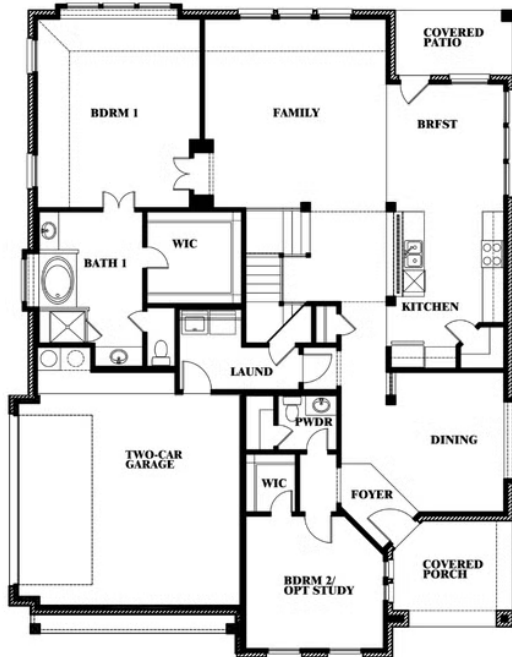

Magnolia III Side Entry

HAYES CROSSING

5641 RUTHERFORD DRIVE, MIDLOTHIAN, TX 76065

Magnolia III Side Entry