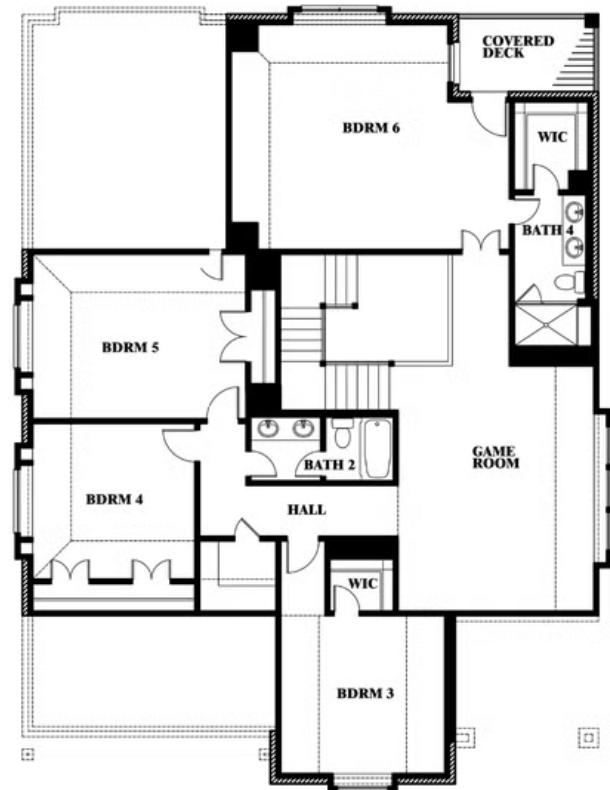

Magnolia III Side Entry

HOMES FROM
\$567,990

CLASSIC SERIES

HAYES CROSSING

5641 RUTHERFORD DRIVE, MIDLOTHIAN, TX 76065

3,754
SQUARE FEET

5
BEDROOMS

3.5
BATHROOMS

2
CAR GARAGE

ELEVATION R

ELEVATION S

ELEVATION S

ELEVATION T

ELEVATION T

Magnolia III Side Entry

HAYES CROSSING

5641 RUTHERFORD DRIVE, MIDLOTHIAN, TX 76065

Magnolia III Side Entry

This brochure is for general informational purposes and is to be used as a guide only. Changes may be made during the development process and floorplans, dimensions, fixtures, fittings, finishes and specifications are subject to change without notice. Window placement, balcony configuration, wardrobe sizes and living areas may vary slightly within each plan type. EQUAL HOUSING OPPORTUNITY